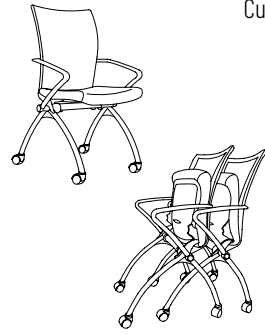

Height-Adjustable Task Chair

Designed to complement any contemporary office environment, the Valore Height-Adjustable Task Chair provides a stylish and practical solution for a wide variety of spaces. Bright and bold, or subtle and subdued, it offers ultimate comfort. It's 5-star aluminum base adds comfort and easy mobility. Multiple frame finishes, mesh back colors, and custom upholstery is available for a customized look.

Mid-Back Chair

With a comfortable mesh back and Black fabric cushion, the Valoré Mid-Back Chair is a practical, compact, nesting seating solution, offering standard arms and dual-hooded casters, along with a powder-coated Silver frame. The seat flips up between the integrated arms for smart storage when not in use.

5-Day Seating

Customize your chair with your choice of mesh seat back, plastic frame or upholstered seat.

Model TSH1 High-Back Training Chair with Arms

TSH1 Series	Training Chair, Arms	TSH1
	Custom Upholstery Training Chair, Arms	TSH1F