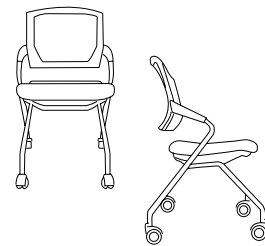

Model TSM2 Mid-Back Training Chair

TSM2 Series	Mid-Back Training Chair	TSM2