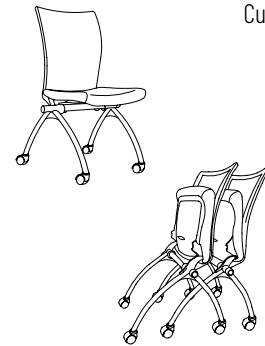

Model TSH2 High-Back Training Chair Armless

TSH2 Series	Training Chair, Armless	TSH2
	Custom Upholstery Training Chair, Armless	TSH2F