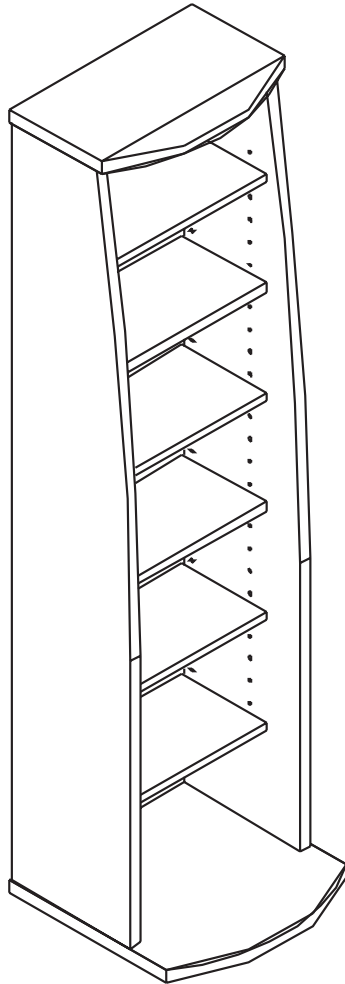

Tiffany Industries[™]
A MAYLINE GROUP COMPANY

Model No.960

Wedge CD Tower Shelf

ASSEMBLY INSTRUCTIONS

CALL 1-800-8228-8037 FOR ASSISTANCE

PARTS LIST

Name	Part	Qty.
1		1
2		1
3		1
4		1
5		6

Name	Part	Qty.
6		6
A		2
B		2
C		2
D		20
E		24

1

2

3

4