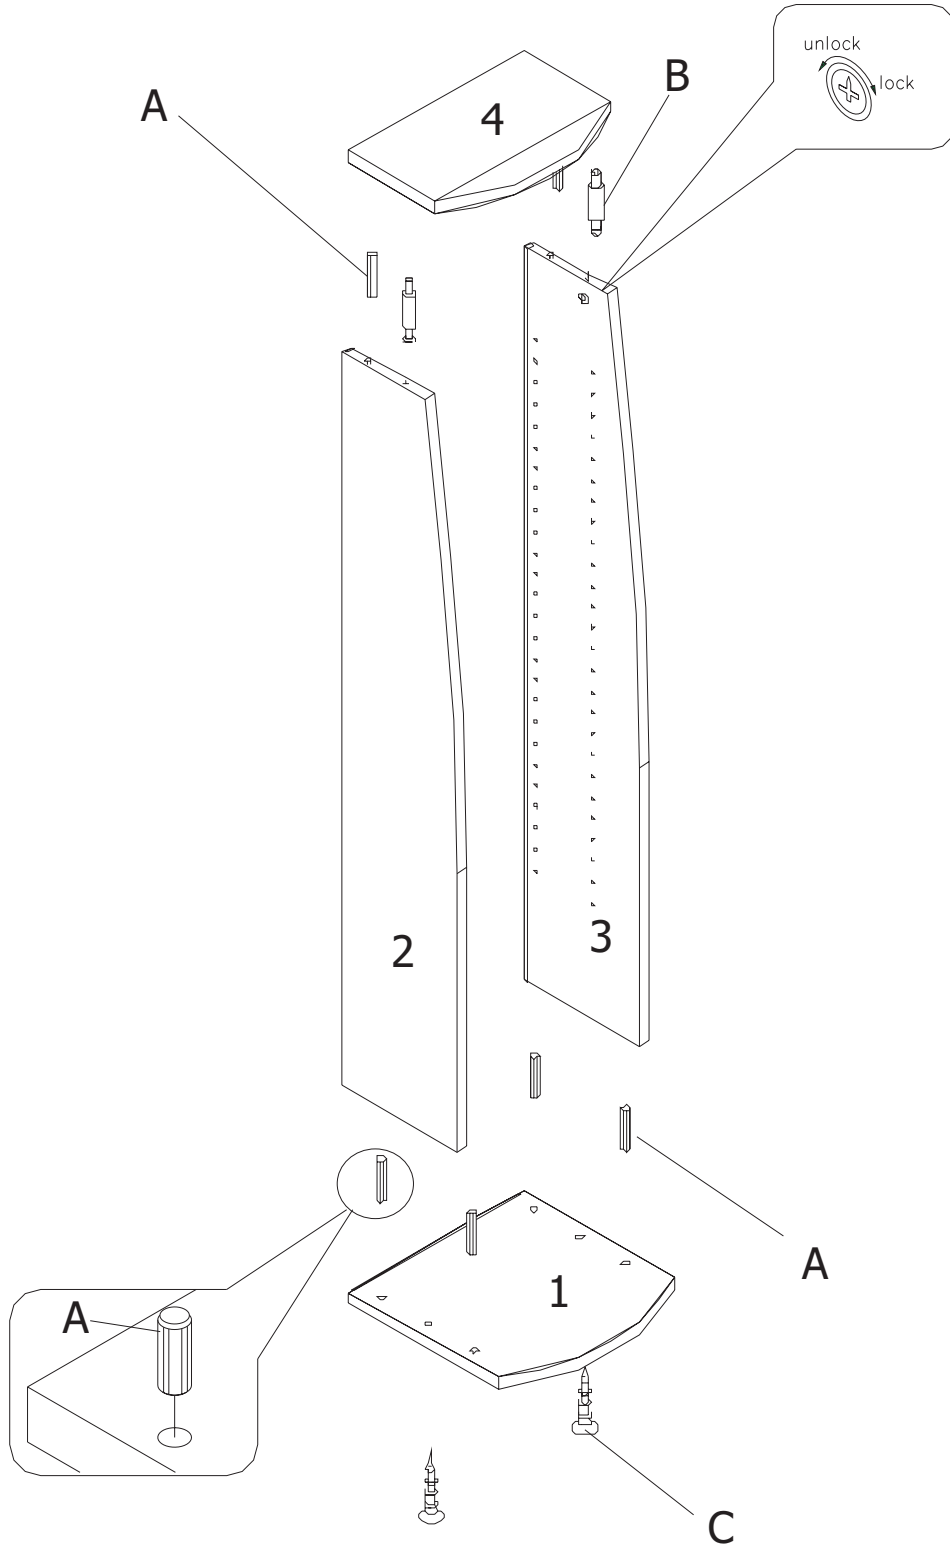

Tiffany Industries[™]
A MAYLINE GROUP COMPANY

Model No.960

Wedge CD Tower Shelf

ASSEMBLY INSTRUCTIONS

CALL 1-800-8228-8037 FOR ASSISTANCE

PARTS LIST

Name	Part	Qty.
1		1
2		1
3		1
4		1
5		6

Name	Part	Qty.
6		6
A		2
B		2
C		2
D		20
E		24

1

2

3

4