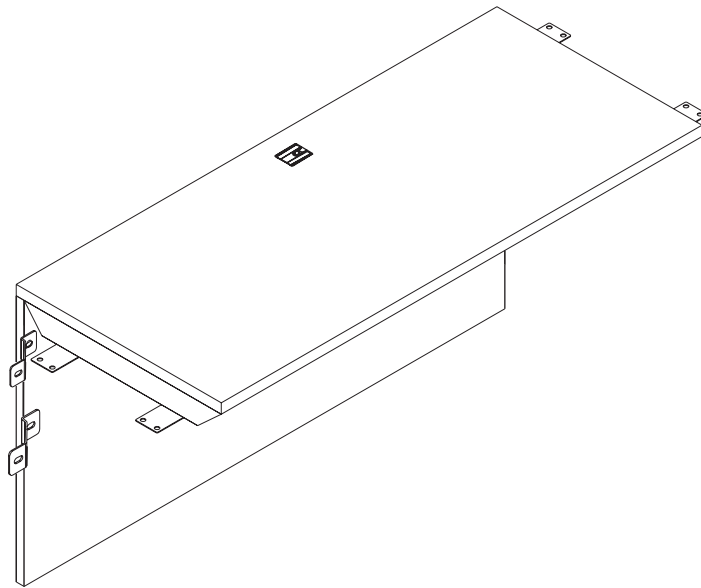

Tiffany Industries™
A MAYLINE GROUP COMPANY

Corsica 48" Bridge Return Model No. CBDG

ASSEMBLY INSTRUCTIONS
CALL 1-800-822-8037 FOR ASSISTANCE

PARTS LIST

Name	Part	Qty.	Spare Qty
A*	 HB REALS001 Cam Fastener	3	
B	 HB REALS129 4mm x 16mm	8	
C*	 HB REALS098 Mounting Bracket	4	
D*	 HB REALS003 Cam Post	3	
E*	 HB REALS005 4mm x 16mm	24	

Name	Part	Qty.
F	 HB REALS007 Mounting Plate	4
G*	 HB REALS006 Cap	3
H*	 HB REALS020 Grommet	1
I*	 CBDG** Top	1
J*	 CBDGJ** Modesty Panel	
	 CBDGHB	

Items with HB are in the hardware box.
 * For Individual Items, Order By Part Number.
 ** Denotes Color Code