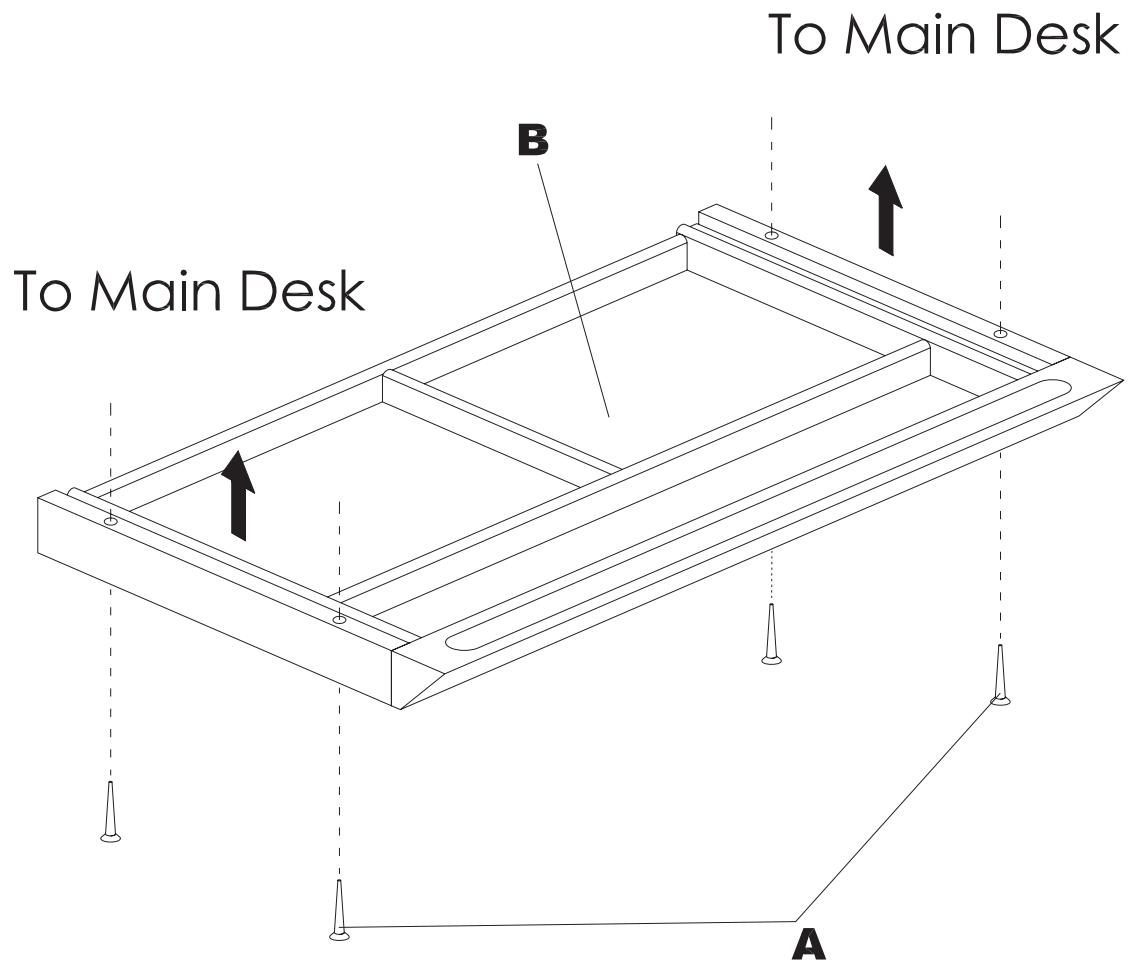

Tiffany Industries™
A MAYLINE GROUP COMPANY

Corsica Center Drawer Model No. CCD

ASSEMBLY INSTRUCTIONS
CALL 1-800-822-8037 FOR ASSISTANCE

PARTS LIST

Name	Part	Qty.
A*	 REALS050 5mm x 70mm	4

Name	Part	Qty.
B		1

*For Individual Items, Order By Part Number.

Pre-Assembled Replacement Part List

Replacement #	Part	Qty.
REALS054 *	 Drawer Slide	Pair
CCDNCDL *	 Leather Insert	1

*For Individual Items, Order By Part Number.