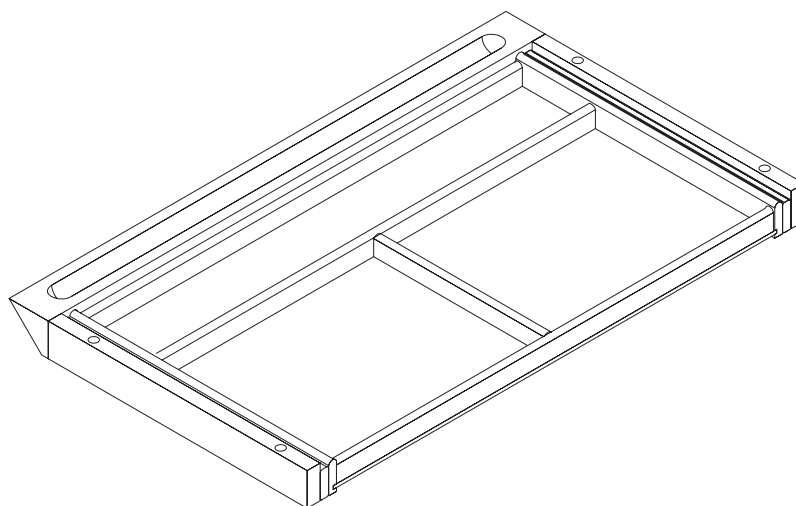

Tiffany Industries™
A MAYLINE GROUP COMPANY

Corsica Center Drawer Model No. CCD

ASSEMBLY INSTRUCTIONS
CALL 1-800-822-8037 FOR ASSISTANCE

PARTS LIST

Name	Part	Qty.
A*	 REALS050 5mm x 70mm	4

Name	Part	Qty.
B		1

*For Individual Items, Order By Part Number.

Pre-Assembled Replacement Part List

Replacement #	Part	Qty.
REALS054 *	 Drawer Slide	Pair
CCDNCDL *	 Leather Insert	1

*For Individual Items, Order By Part Number.