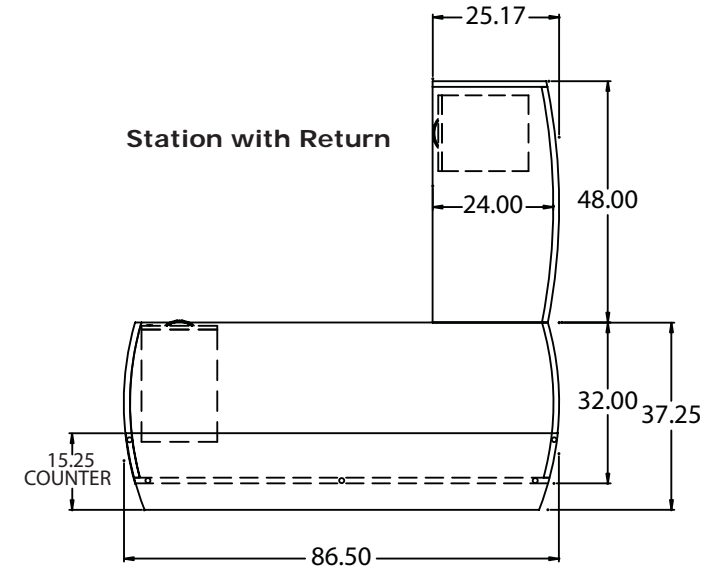

Choose from a variety of configurations!

Model: NRSLBF
List \$4,437

Napoli Reception Station with Return
(1-BBF ped and 1-FF ped with
center drawer)

Model: NRSLFF
List \$4,416

Napoli Reception Station with Return
(2-FF peds and center drawer)