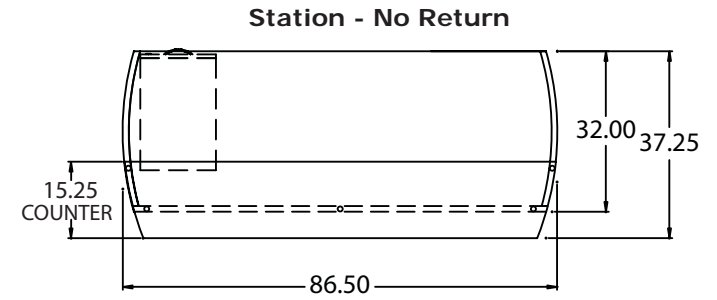

Choose from a variety of configurations!

Model: NRSLBF
List \$4,437

Napoli Reception Station with Return
(1-BBF ped and 1-FF ped with
center drawer)

Model: NRSLFF
List \$4,416

Napoli Reception Station with Return
(2-FF peds and center drawer)