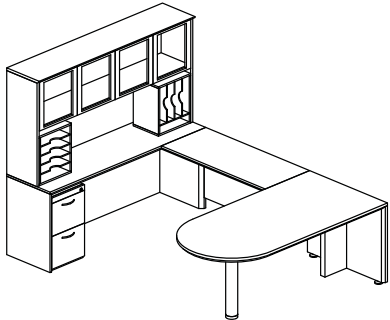

CTE6
List Price $5,137

Contains:

Model	Description
CCNZ84	84" Credenza
CHTCG84	84" Hutch, Glass Doors
CBDG	48" Bridge
CPR	Peninsula Desk, Credenza Supported
CHOV (2)	Hutch Organizer, Vertical
CFFC	File-File Ped for Credenza