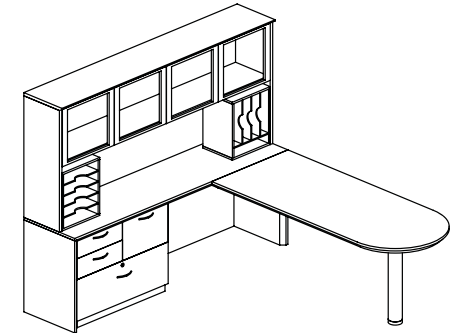

## Corsica Desking Suites - Sierra Cherry & Mahogany Finishes

CTE1  
List Price \$7,178

Contains:

Model	Description
CDPR	P- Shaped Desk, Right
CBBFD	Box-Box- File Ped
CCNZ84	84" Credenza
CCF	Combo File for Credenza
CFFC	File-File Ped for Credenza
CHTCG84	84" Hutch, Glass Doors
CHOV (2)	Hutch Organizer, Vertical