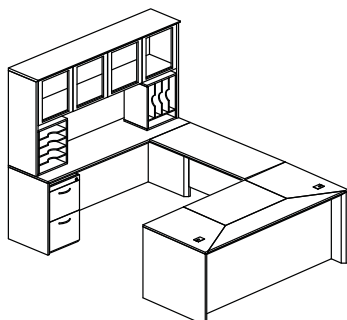

CTE6A
List Price $5,097

Contains:

Model	Description
CCNZ84	84" Credenza
CHTCG84	84" Hutch, Glass Doors
CBDG	48" Bridge
CDS72	72" Straight Front Desk
CHOV (2)	Hutch Organizer, Vertical
CFFC	File-File Ped for Credenza