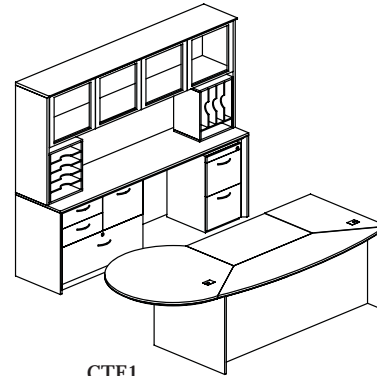

## Corsica Desking Suites - Sierra Cherry & Mahogany Finishes

CTE1  
List Price \$7,178

Contains:

Model	Description
CDPR	P- Shaped Desk, Right
CBBFD	Box-Box- File Ped
CCNZ84	84" Credenza
CCF	Combo File for Credenza
CFFC	File-File Ped for Credenza
CHTCG84	84" Hutch, Glass Doors
CHOV (2)	Hutch Organizer, Vertical