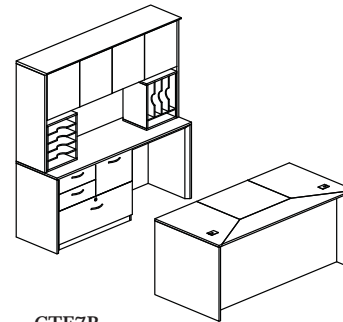

CTE7B
List Price $5,598

Contains:

Model	Description
CD66	66" Bowfront Desk
CBBFD	Box-Box-File
CCNZ66	66" Credenza
CCF	Combo File for Credenza
CHTC66	66" Hutch, Wood Doors
CHOV (2)	Hutch Organizer, Vertical