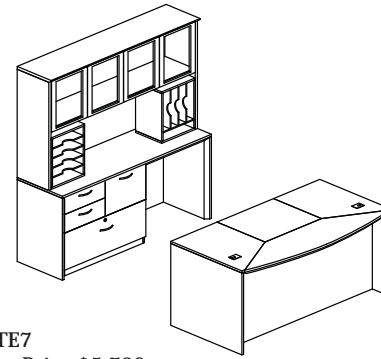

CTE7
List Price $5,729

Contains:

Model	Description
CD66	66" Bowfront Desk
CBBFD	Box-Box-File
CCNZ66	66" Credenza
CCF	Combo File for Credenza
CHTCG66	66" Hutch, Glass Doors
CHOV (2)	Hutch Organizer, Vertical