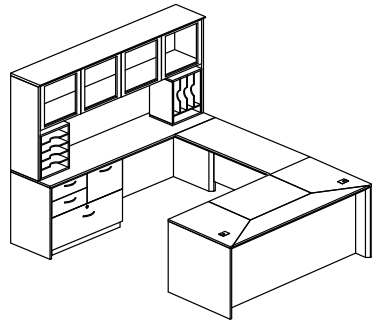

CTE5A
List Price $5,842

Contains:

Model	Description
CCNZ84	84" Credenza
CHTCG84	84" Hutch, Glass Doors
CBDG	48" Bridge
CDS72	72" Straight Front Desk
CHOV (2)	Hutch Organizer, Vertical
CCF	Combo File for Credenza