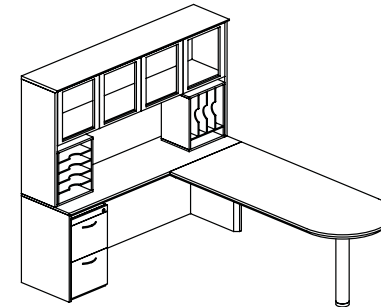

CTE4
List Price $4,081

Contains:

Model	Description
CCNZ72	72" Credenza
CHTCG72	72" Hutch, Glass Doors
CPC	Peninsula Desk, Credenza Supported
CHOV (2)	Hutch Organizer, Vertical
CFFC	File- File Ped for Credenza