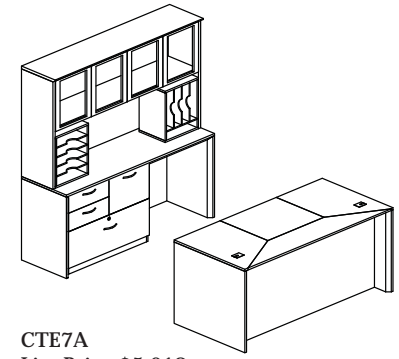

CTE7A
List Price $5,618

Contains:

Model	Description
CDS66	66" Straight Front Desk
CBBFD	Box-Box-File
CCNZ66	66" Credenza
CCF	Combo File for Credenza
CHTCG66	66" Hutch, Glass Doors
CHOV (2)	Hutch Organizer, Vertical