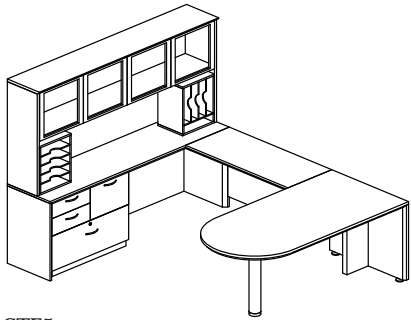

CTE5
List Price $5,882

Contains:

Model	Description
CCNZ84	84" Credenza
CHTCG84	84" Hutch, Glass Doors
CBDG	48" Bridge
CPR	Peninsula Desk, Credenza Supported
CHOV (2)	Hutch Organizer, Vertical
CCF	Combo File for Credenza