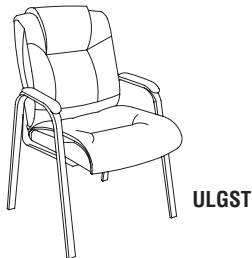

GUEST

- Sculpted cushions.
- Padded leather armrests.
- Tubular steel frame.
- **Finish:** Black/Gunmetal Gray Frame

Model No.	Outside Dimensions	Seated Area Dimensions	Seat Height	Wt.	List Price
* ULGST	24"W x 28"D x 38"H	20"W x 19"D x 20"H	20"	35#	$549