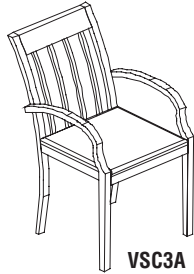

Model No.	Outside Dimensions	Seated Area Dimensions	Seat Height	Wt.	List Price
* CS	28"W x 29"D x 47"-50"H	22"W x 20"D x 29"H	19"-22"	68#	\$619

WOOD GUEST SEATING (Available 12/15/08)

Free Freight

VSCA

Stylish designs of solid wood and genuine leather beautify any private office or reception area.

VSC3A

Model No.	Outside Dimensions	Seated Area Dimensions	Seat Height	Wt.	List Price
* VSCA	21"W x 23"D x 34"H	19"W x 19"D x 15"H	19"	31#	\$499
* VSC3A	23"W x 24 1/2"D x 34"H	19"W x 19"D x 14 3/4"H	20"	52#	\$499
* VSC5A	23"W x 23"D x 34"H	18"W x 18"D x 15"H	19"	31#	\$499
* VSC7A	23"W x 25"D x 34 1/2"H	19"W x 18 1/2"D x 14 1/2"H	20"	31#	\$499