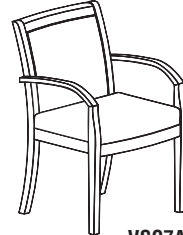

MERCADO WOOD SERIES

Mayline Customer Service: 1-800-822-8037

CORSICA CHAIR (Available 12/15/08)

- Deep cushioned seat and back in Black leather.
- Swivel seat with pneumatic height adjustment.
- Deluxe knee tilt control.
- Wood five star base in choice of Sierra Cherry or Mahogany finish to match REAL Office casegoods.
- Solid wood armrests with Black leather padding.
- Tilt tension and tilt lock.

Model No.	Outside Dimensions	Seated Area Dimensions	Seat Height	Wt.	List Price
* CS	28"W x 29"D x 47"-50"H	22"W x 20"D x 29"H	19"-22"	68#	$619

WOOD GUEST SEATING (Available 12/15/08)

Free Freight

Stylish designs of solid wood and genuine leather beautify any private office or reception area.

- Solid wood frame construction.
- Genuine leather seat cushions.
- VSCA available in Black leather only with choice of Sierra Cherry, Golden Cherry, Medium Cherry, Mahogany, or Maple wood finish.
- VAC3A available in Black leather only with choice of Sierra Cherry, Bourbon Cherry, Medium Cherry, Espresso, or Maple wood finish.
- VSC5A and VSC7A available in Cream leather with Espresso wood finish only.
- **Shipped assembled, 2 chairs per box only.**

Model No.	Outside Dimensions	Seated Area Dimensions	Seat Height	Wt.	List Price
* VSCA	21"W x 23"D x 34"H	19"W x 19"D x 15"H	19"	31#	$499
* VSC3A	23"W x 24 1/2"D x 34"H	19"W x 19"D x 14 3/4"H	20"	52#	$499
* VSC5A	23"W x 23"D x 34"H	18"W x 18"D x 15"H	19"	31#	$499
* VSC7A	23"W x 25"D x 34 1/2"H	19"W x 18 1/2"D x 14 1/2"H	20"	31#	$499

VSC7A