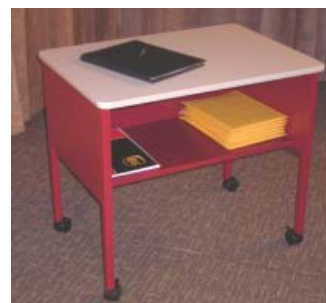

Model #: 2140CA

30"W x 21"D x 26.5"H

Machine Stand

Available in: Gray/Cranberry
(shown), Gray/Mulberry,
Gray/Copenhagen Blue,
Gray/Burgundy, & Gray/
Gray Value 1

List Price: $173