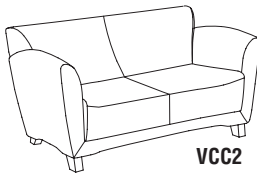

Model No.	Description	Dimensions	Wt.	List Price
VCL1	Chair	33 1/4"W x 29"D x 29 1/4"H	109#	\$797
VCL2	Settee	53 1/2"W x 29"D x 29 1/4"H	150#	\$1259
VCL3	Sofa	77 1/2"W x 29"D x 29 1/4"H	183#	\$1679

VCL2

VCL3

ASPIRE SERIES

- All seated surface areas are top grain black Italian leather.
- Lounge seating shipped in black leather with Mahogany feet. Optional foot kit colors available.
- Foot kits finish options: Cherry, Golden Cherry, Espresso, and Bourbon Cherry.
- Easy to assemble.

Model No.	Description	Dimensions	Wt.	List Price
VCC1	Chair	36"W x 34 1/4"D x 32 1/4"H	67#	\$899
VCC2	Settee	55"W x 34 1/4"D x 32 1/4"H	94#	\$1349
VCC3	Sofa	75 1/4"W x 34 1/8"D x 32 1/4"H	116#	\$1749
VCCL	Optional Foot Kit	<i>See available finishes above.</i>		\$49