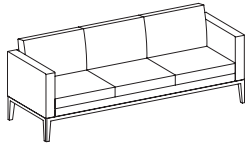

LOUNGE FURNITURE

Mayline Customer Service: 1-800-822-8037

PRESTIGE SERIES

- All seated surface areas are genuine leather and available in either Black or Mocha.
- Platforms on Prestige Series are available in Sierra Cherry or Mahogany finish. Please specify.

Model No.	Description	Dimensions	Wt.	List Price
VCL1	Chair	33 1/4"W x 29"D x 29 1/4"H	109#	$797
VCL2	Settee	53 1/2"W x 29"D x 29 1/4"H	150#	$1259
VCL3	Sofa	77 1/2"W x 29"D x 29 1/4"H	183#	$1679

VCL3

ASPIRE SERIES

- All seated surface areas are top grain black Italian leather.
- Lounge seating shipped in black leather with Mahogany feet. Optional foot kit colors available.
- Foot kits finish options: Cherry, Golden Cherry, Espresso, and Bourbon Cherry.
- Easy to assemble.

Model No.	Description	Dimensions	Wt.	List Price
VCC1	Chair	36"W x 34 1/4"D x 32 1/4"H	67#	$899
VCC2	Settee	55"W x 34 1/4"D x 32 1/4"H	94#	$1349
VCC3	Sofa	75 1/4"W x 34 1/8"D x 32 1/4"H	116#	$1749
VCCL	Optional Foot Kit	<i>See available finishes above.</i>		$49

LUNA SERIES

- All seated surfaces available in Black genuine leather.
- Easy-to-assemble foot kits available in the following finishes (shipped in separate box – please specify color selection): Maple, Cherry, Medium Cherry, Espresso Walnut, Warm Cherry.
- Two styles available: chair or settee.

Model No.	Description	Dimensions	Wt.	List Price
CC32	Chair	32 1/2"W x 24 1/2"D x 29 1/2"H	88#	$925
LS60	Settee	58 1/2"W x 34 1/2"D x 29 1/2"H	125#	$1525