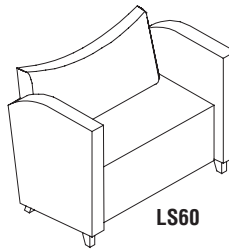

Model No.	Description	Dimensions	Wt.	List Price
VCC1	Chair	36"W x 34 1/4"D x 32 1/4"H	67#	\$899
VCC2	Settee	55"W x 34 1/4"D x 32 1/4"H	94#	\$1349
VCC3	Sofa	75 1/4"W x 34 1/8"D x 32 1/4"H	116#	\$1749
VCCL	Optional Foot Kit	<i>See available finishes above.</i>		\$49

Model No.	Description	Dimensions	Wt.	List Price
CC32	Chair	32 1/2"W x 24 1/2"D x 29 1/2"H	88#	\$925
LS60	Settee	58 1/2"W x 34 1/2"D x 29 1/2"H	125#	\$1525

CC32

LS60