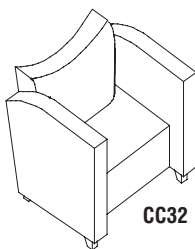

Model No.	Description	Dimensions	Wt.	List Price
VCL1	Chair	33 1/4"W x 29"D x 29 1/4"H	109#	\$797
VCL2	Settee	53 1/2"W x 29"D x 29 1/4"H	150#	\$1259
VCL3	Sofa	77 1/2"W x 29"D x 29 1/4"H	183#	\$1679

VCL2

Model No.	Description	Dimensions	Wt.	List Price
VCC1	Chair	36"W x 34 1/4"D x 32 1/4"H	67#	\$899
VCC2	Settee	55"W x 34 1/4"D x 32 1/4"H	94#	\$1349
VCC3	Sofa	75 1/4"W x 34 1/8"D x 32 1/4"H	116#	\$1749
VCCL	Optional Foot Kit	<i>See available finishes above.</i>		\$49

Model No.	Description	Dimensions	Wt.	List Price
CC32	Chair	32 1/2"W x 24 1/2"D x 29 1/2"H	88#	\$925
LS60	Settee	58 1/2"W x 34 1/2"D x 29 1/2"H	125#	\$1525

CC32

LS60