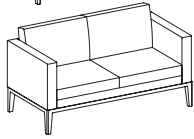

LOUNGE FURNITURE

Mayline Customer Service: 1-800-822-8037

PRESTIGE SERIES

- All seated surface areas are genuine leather and available in either Black or Mocha.
- Platforms on Prestige Series are available in Sierra Cherry or Mahogany finish. Please specify.

Model No.	Description	Dimensions	Wt.	List Price
VCL1	Chair	33 1/4"W x 29"D x 29 1/4"H	109#	\$797
VCL2	Settee	53 1/2"W x 29"D x 29 1/4"H	150#	\$1259
VCL3	Sofa	77 1/2"W x 29"D x 29 1/4"H	183#	\$1679

VCL2

Model No.	Description	Dimensions	Wt.	List Price
VCC1	Chair	36"W x 34 1/4"D x 32 1/4"H	67#	\$899
VCC2	Settee	55"W x 34 1/4"D x 32 1/4"H	94#	\$1349
VCC3	Sofa	75 1/4"W x 34 1/8"D x 32 1/4"H	116#	\$1749
VCCL	Optional Foot Kit	<i>See available finishes above.</i>		\$49