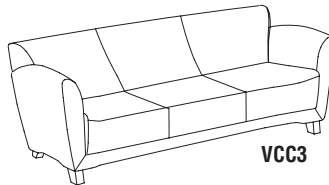

VCC3

LUNA SERIES

- All seated surfaces available in Black genuine leather.
- Easy-to-assemble foot kits available in the following finishes (shipped in separate box – please specify color selection): Maple, Cherry, Medium Cherry, Espresso Walnut, Warm Cherry.
- Two styles available: chair or settee.

Model No.	Description	Dimensions	Wt.	List Price
CC32	Chair	32 1/2"W x 24 1/2"D x 29 1/2"H	88#	$925
LS60	Settee	58 1/2"W x 34 1/2"D x 29 1/2"H	125#	$1525