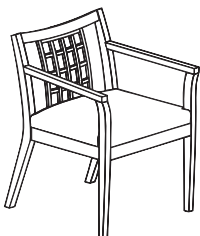

Model No.	Outside Dimensions	Seated Area Dimensions	Seat Height	Wt.	List Price
* PRW	26"W x 28"D x 45"-48"H	21"W x 20"D x 27"H	19"-22"	65#	\$729

CORSICA CHAIR

CS

- Deep cushioned seat and back in Black leather.
- Swivel seat with pneumatic height adjustment.
- Deluxe knee tilt control.
- Wood five star base in choice of Sierra Cherry, Mahogany or Golden Cherry finish to match REAL Office casegoods.
- Solid wood armrests with Black leather padding.
- Tilt tension and tilt lock.

Model No.	Outside Dimensions	Seated Area Dimensions	Seat Height	Wt.	List Price
* CS	28"W x 29"D x 47"-50"H	22"W x 20"D x 29"H	19"-22"	68#	\$619

WOOD GUEST SEATING

Free Freight

Stylish designs of solid wood and genuine leather beautify any private office or reception area.

VSC

VSC2

Model No.	Outside Dimensions	Seated Area Dimensions	Seat Height	Wt.	List Price
* VSC	21"W x 23"D x 34"H	19"W x 19"D x 15"H	19"	31#	\$449
* VSC2	21"W x 23"D x 34"H	19"W x 19"D x 15"H	19"	31#	\$449
* VSC4	23"W x 24"D x 31"H	18"W x 19"D x 12"H	19"	31#	\$449
* VSC5	23"W x 23"D x 34"H	18"W x 18"D x 15"H	19"	31#	\$449
* VSC6	23"W x 23"D x 34"H	18"W x 18"D x 15"H	19"	31#	\$449
* VSC7	23"W x 25"D x 34 1/2"H	19"W x 18 1/2"D x 14 1/2"H	20"	31#	\$449
* VSC8	23"W x 24"D x 33"H	18 1/2"W x 18"D x 13"H	20"	31#	\$449
* VSC9	26"W x 25"D x 34 1/2"H	19"W x 18 1/2"D x 15 1/2"H	19"	41#	\$499

TRADITIONAL HIGH-BACK CHAIR

TSHB

- Top-grain leather seated surfaces.
 - Thick padded seat and back.
 - Central tilting mechanism.
 - Seat height adjustment.
 - Steel reinforced wood base with nylon casters.
 - Deluxe knee tilt control.
- **Finishes:** Black/Sierra Cherry
Black/Mahogany
Merlot/Mahogany