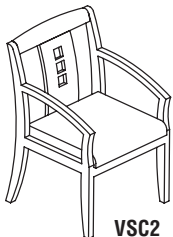

Model No.	Outside Dimensions	Seated Area Dimensions	Seat Height	Wt.	List Price
* PRW	26"W x 28"D x 45"-48"H	21"W x 20"D x 27"H	19"-22"	65#	\$729

CORSICA CHAIR

CS

- Deep cushioned seat and back in Black leather.
- Swivel seat with pneumatic height adjustment.
- Deluxe knee tilt control.
- Wood five star base in choice of Sierra Cherry, Mahogany or Golden Cherry finish to match REAL Office casegoods.
- Solid wood armrests with Black leather padding.
- Tilt tension and tilt lock.

Model No.	Outside Dimensions	Seated Area Dimensions	Seat Height	Wt.	List Price
* CS	28"W x 29"D x 47"-50"H	22"W x 20"D x 29"H	19"-22"	68#	\$619

WOOD GUEST SEATING

Free Freight

Stylish designs of solid wood and genuine leather beautify any private office or reception area.

VSC

VSC2

Model No.	Outside Dimensions	Seated Area Dimensions	Seat Height	Wt.	List Price
* VSC	21"W x 23"D x 34"H	19"W x 19"D x 15"H	19"	31#	\$449
* VSC2	21"W x 23"D x 34"H	19"W x 19"D x 15"H	19"	31#	\$449
* VSC4	23"W x 24"D x 31"H	18"W x 19"D x 12"H	19"	31#	\$449
* VSC5	23"W x 23"D x 34"H	18"W x 18"D x 15"H	19"	31#	\$449
* VSC6	23"W x 23"D x 34"H	18"W x 18"D x 15"H	19"	31#	\$449
* VSC7	23"W x 25"D x 34 1/2"H	19"W x 18 1/2"D x 14 1/2"H	20"	31#	\$449
* VSC8	23"W x 24"D x 33"H	18 1/2"W x 18"D x 13"H	20"	31#	\$449
* VSC9	26"W x 25"D x 34 1/2"H	19"W x 18 1/2"D x 15 1/2"H	19"	41#	\$499

Model No.	Outside Dimensions	Seated Area Dimensions	Seat Height	Wt.	List Price
* TSHB	28"W x 33"D x 44"-48"H	22 1/2"W x 19"D x 26"H	18"-22"	68#	\$849

TRADITIONAL GUEST CHAIR

TSGST

- Top-grain leather seated surfaces.
 - Thick padded seat and back.
 - Padded leather wood armrests.
- **Finishes:** Black/Sierra Cherry
Black/Mahogany
Merlot/Mahogany