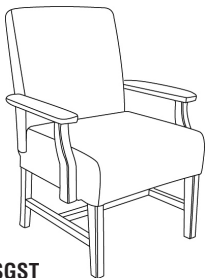

Model No.	Outside Dimensions	Seated Area Dimensions	Seat Height	Wt.	List Price
* VSCA	22 1/2"W x 23 1/2"D x 33 1/2"H	18 1/2"W" x 17"D x 15 1/4"H	18 1/4"	56#	\$998/pr (\$499 ea.)
* VSC3A	23"W x 24 1/2"D x 34"H	19"W" x 19"D x 14 3/4"H	20"	52#	\$998/pr (\$499 ea.)

TRADITIONAL HIGH-BACK CHAIR

TSHB

- Top-grain leather seated surfaces.
 - Thick padded seat and back.
 - Central tilting mechanism.
 - Seat height adjustment.
 - Steel reinforced wood base with nylon casters.
 - Deluxe knee tilt control.
- **Finishes:** Black/Sierra Cherry
Black/Mahogany
Merlot/Mahogany

Model No.	Outside Dimensions	Seated Area Dimensions	Seat Height	Wt.	List Price
* TSHB	28"W x 33"D x 44"-48"H	22 1/2"W x 19"D x 26"H	18"-22"	68#	\$849

TRADITIONAL GUEST CHAIR

TSGST

- Top-grain leather seated surfaces.
 - Thick padded seat and back.
 - Padded leather wood armrests.
- **Finishes:** Black/Sierra Cherry
Black/Mahogany
Merlot/Mahogany