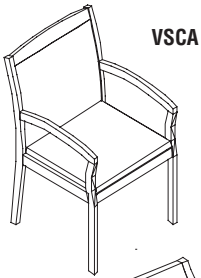

Model No.	Outside Dimensions	Seated Area Dimensions	Seat Height	Wt.	List Price
* CS	28"W x 29"D x 47"-50"H	22"W x 20"D x 29"H	19"-22"	68#	\$619

WOOD GUEST SEATING

Free Freight

Stylish designs of solid wood and genuine leather beautify any private office or reception area.

VSC

VSC2

Model No.	Outside Dimensions	Seated Area Dimensions	Seat Height	Wt.	List Price
* VSC	21"W x 23"D x 34"H	19"W x 19"D x 15"H	19"	31#	\$449
* VSC2	21"W x 23"D x 34"H	19"W x 19"D x 15"H	19"	31#	\$449
* VSC4	23"W x 24"D x 31"H	18"W x 19"D x 12"H	19"	31#	\$449
* VSC5	23"W x 23"D x 34"H	18"W x 18"D x 15"H	19"	31#	\$449
* VSC6	23"W x 23"D x 34"H	18"W x 18"D x 15"H	19"	31#	\$449
* VSC7	23"W x 25"D x 34 1/2"H	19"W x 18 1/2"D x 14 1/2"H	20"	31#	\$449
* VSC8	23"W x 24"D x 33"H	18 1/2"W x 18"D x 13"H	20"	31#	\$449
* VSC9	26"W x 25"D x 34 1/2"H	19"W x 18 1/2"D x 15 1/2"H	19"	41#	\$499

VSC4

VSC5

VSC6

VSC7

VSC8

VSC9

ASSEMBLED WOOD GUEST SEATING

Mayline Customer Service: 1-800-822-8037

Model No.	Outside Dimensions	Seated Area Dimensions	Seat Height	Wt.	List Price
* VSCA	22 1/2"W x 23 1/2"D x 33 1/2"H	18 1/2"W" x 17"D x 15 1/4"H	18 1/4"	56#	\$998/pr (\$499 ea.)
* VSC3A	23"W x 24 1/2"D x 34"H	19"W" x 19"D x 14 3/4"H	20"	52#	\$998/pr (\$499 ea.)