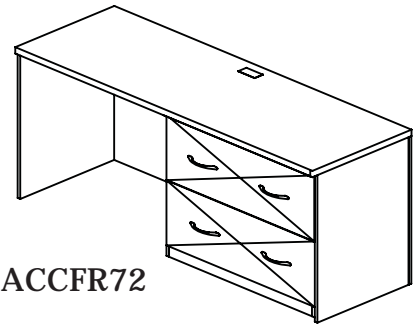

Aberdeen Collection, Honey Cherry finish

ACCK72FB

ACCFL72

ACCFR72

ACCSPR72

ACCSPL72

Unique diamond-cut pattern in rich cherry veneers sets the Aberdeen Collection apart.

Model	Description	Quantity	List Price
ACCK72FB	72"x22" Double Ped Credenza	3	\$1,990
ACCFL72	72"x22" Credenza, LH, Lateral File	1	\$1,650
ACCFR72	72"x22" Credenza, RH, lateral File	4	\$1,650
ACCSPR72	72"x22" Crendeza, RH, File/File	26	\$1,340
ACCSPL72	72"x22" Crendeza, LH, File/File	6	\$1,340
ADSR72	72"x36" Single Desk, LH Box/Box/File	7	\$2,050