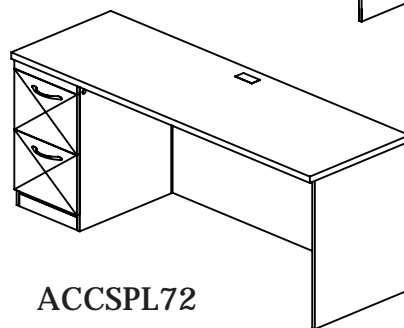

Aberdeen Collection, Honey Cherry finish

ACCK72FB

ACCFL72

ACCFR72

ACCSPR72

ACCSPL72

Unique diamond-cut pattern in rich cherry veneers sets the Aberdeen Collection apart.

Model	Description	Quantity	List Price
ACCK72FB	72"x22" Double Ped Credenza	3	\$1,990
ACCFL72	72"x22" Credenza, LH, Lateral File	1	\$1,650
ACCFR72	72"x22" Credenza, RH, lateral File	4	\$1,650
ACCSPR72	72"x22" Crendeza, RH, File/File	26	\$1,340
ACCSPL72	72"x22" Crendeza, LH, File/File	6	\$1,340
ADSR72	72"x36" Single Desk, LH Box/Box/File	7	\$2,050