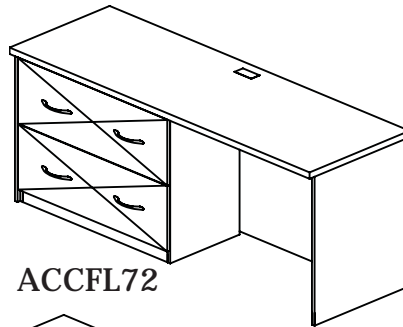

Aberdeen Collection, Honey Cherry finish

ACCK72FB

ACCFL72

ACCFR72

ACCSPR72

ACCSPL72

Unique diamond-cut pattern in rich cherry veneers sets the Aberdeen Collection apart.

Model	Description	Quantity	List Price
ACCK72FB	72"x22" Double Ped Credenza	3	\$1,990
ACCFL72	72"x22" Credenza, LH, Lateral File	1	\$1,650
ACCFR72	72"x22" Credenza, RH, lateral File	4	\$1,650
ACCSPR72	72"x22" Crendeza, RH, File/File	26	\$1,340
ACCSPL72	72"x22" Crendeza, LH, File/File	6	\$1,340
ADSR72	72"x36" Single Desk, LH Box/Box/File	7	\$2,050