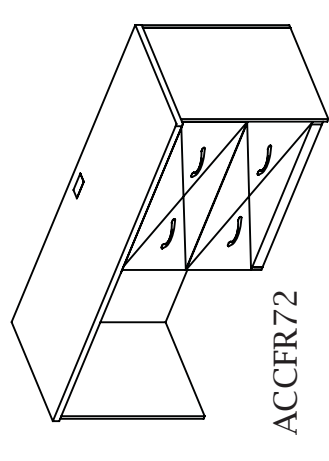

Norus Series

Contact your local Mayline Group dealer for sale pricing!

- Includes Aberdeen, Chatham, and Nathan Collections

Aberdeen Collection, Honey Cherry finish

Unique diamond-cut pattern in rich cherry veneers sets the Aberdeen Collection apart.

TERMS:

- Quantities are limited. Subject to prior sale. ACT Now!
- No other discounts or program allowances apply.
- All items sold "as is."

Model	Description	Quantity	List Price
ACCFR72	72"x22" Credenza, RH, lateral File	1	$1,650
ACCSPR72	72"x22" Credenza, RH, File/File	22	$1,340
ACCSPL72	72"x22" Credenza, LH, File/File	1	$1,340

Chatham Collection

Model	Description	Quantity	List Price
C2434T3	Round Conf. Table w/ Burl Inlay	3	$2,200