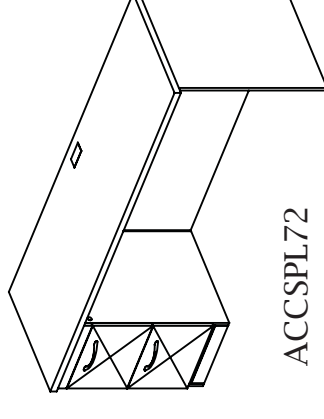

Norus Series

Contact your local Mayline Group dealer for sale pricing!

- Includes Aberdeen, Chatham, and Nathan Collections

Aberdeen Collection, Honey Cherry finish

Unique diamond-cut pattern in rich cherry veneers sets the Aberdeen Collection apart.

TERMS:

- Quantities are limited. Subject to prior sale. ACT Now!
- No other discounts or program allowances apply.
- All items sold "as is."

Model	Description	Quantity	List Price
ACCFR72	72"x22" Credenza, RH, lateral File	1	$1,650
ACCSPR72	72"x22" Credenza, RH, File/File	22	$1,340
ACCSPL72	72"x22" Credenza, LH, File/File	1	$1,340

Chatham Collection

Model	Description	Quantity	List Price
C2434T3	Round Conf. Table w/ Burl Inlay	3	$2,200