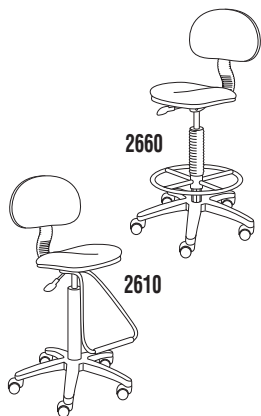

TECHNICAL SERIES

Mayline Customer Service: 1-800-822-8037

MULTI-TASK STOOLS

- Multi-Task chairs feature extra dense foam and large, 5-star nylon base.
- Durable polyester fabric in four colors. Gray, Burgundy, Navy or Black.
- Pneumatic 10" height adjustment.
- Back height adjustment.
- Seat depth adjustment.
- Can ship via UPS.

- All Technical Series Stools available on the 72-hour Kwik-Ship program.
- Some assembly required.
- 250 lb. rating.

Free Freight

Model No.	Description	Seated Area Dimensions	Seat Height	Wt.	List Price
* 2610	Fabric covered drafting stool with footrest and dual wheel hooded casters.	18"W x 16"D x 17"H	23"-33"	20#	\$289
* 2660	Fabric covered drafting stool with footring.	18"W x 16"D x 17"H	23"-33"	21#	\$299

SWIVEL TASK STOOL

- The inflatable lumbar support is orthopedically designed to give a customized adjustment.
- Swivel seat with pneumatic height adjustment.
- Durable acrylic/poly blend upholstered in Gray, Blue, Burgundy or Black.
- Five-star base with dual hooded casters and optional Black nylon arms.
- Back height adjustment.
- Seat depth adjustment.
- Can ship via UPS.
- 250 lb. rating.
- **Optional** T-shaped arms are height adjustable and have comfortable impact resistant urethane arm rests.

Free Freight

Model No.	Outside Dimensions	Seated Area Dimensions	Seat Height	Wt.	List Price
* 9501CH	23"W x 22"D x 32"H	18"W x 17"D x 17"H	17"	15#	\$211