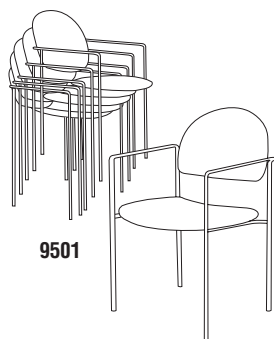

- All Technical Series Stools available on the 72-hour Kwik-Ship program.
- Some assembly required.
- 250 lb. rating.

Free Freight

Model No.	Description	Seated Area Dimensions	Seat Height	Wt.	List Price
* 2610	Fabric covered drafting stool with footrest and dual wheel hooded casters.	18"W x 16"D x 17"H	23"-33"	20#	\$289
* 2660	Fabric covered drafting stool with footring.	18"W x 16"D x 17"H	23"-33"	21#	\$299

SWIVEL TASK STOOL

- The inflatable lumbar support is orthopedically designed to give a customized adjustment.
- Swivel seat with pneumatic height adjustment.
- Durable acrylic/poly blend upholstered in Gray, Blue, Burgundy or Black.
- Five-star base with dual hooded casters and optional Black nylon arms.
- Back height adjustment.
- Seat depth adjustment.
- Can ship via UPS.
- 250 lb. rating.
- **Optional** T-shaped arms are height adjustable and have comfortable impact resistant urethane arm rests.

Model No.	Outside Dimensions	Seated Area Dimensions	Seat Height	Wt.	List Price
* 4005AG	21"W x 24"D x 40"-50"H	21"Wx19"Dx18"-20"H	23"-33"	40#	\$499
* 12ADJARM	Arms			7#	\$119

STACKING CHAIRS

STACKABLE CHAIR

Free Freight

Model No.	Outside Dimensions	Seated Area Dimensions	Seat Height	Wt.	List Price
* 9501CH	23"W x 22"D x 32"H	18"W x 17"D x 17"H	17"	15#	\$211