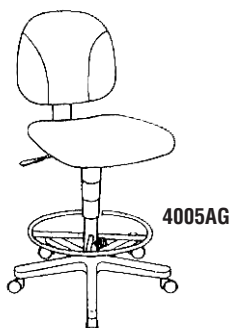

TECHNICAL SERIES

Mayline Customer Service: 1-800-822-8037

MULTI-TASK STOOLS

- Multi-Task chairs feature extra dense foam and large, 5-star nylon base.
- Durable polyester fabric in four colors. Gray, Burgundy, Navy or Black.
- Pneumatic 10" height adjustment.
- Back height adjustment.
- Seat depth adjustment.
- Can ship via UPS.

- All Technical Series Stools available on the 72-hour Kwik-Ship program.
- Some assembly required.
- 250 lb. rating.

Free Freight

Model No.	Description	Seated Area Dimensions	Seat Height	Wt.	List Price
* 2610	Fabric covered drafting stool with footrest and dual wheel hooded casters.	18"W x 16"D x 17"H	23"-33"	20#	\$289
* 2660	Fabric covered drafting stool with footring.	18"W x 16"D x 17"H	23"-33"	21#	\$299

SWIVEL TASK STOOL

- The inflatable lumbar support is orthopedically designed to give a customized adjustment.
- Swivel seat with pneumatic height adjustment.
- Durable acrylic/poly blend upholstered in Gray, Blue, Burgundy or Black.
- Five-star base with dual hooded casters and optional Black nylon arms.
- Back height adjustment.
- Seat depth adjustment.
- Can ship via UPS.
- 250 lb. rating.
- **Optional** T-shaped arms are height adjustable and have comfortable impact resistant urethane arm rests.

Free Freight

Model No.	Outside Dimensions	Seated Area Dimensions	Seat Height	Wt.	List Price
* 9501CH	23"W x 22"D x 32"H	18"W x 17"D x 17"H	17"	15#	\$211