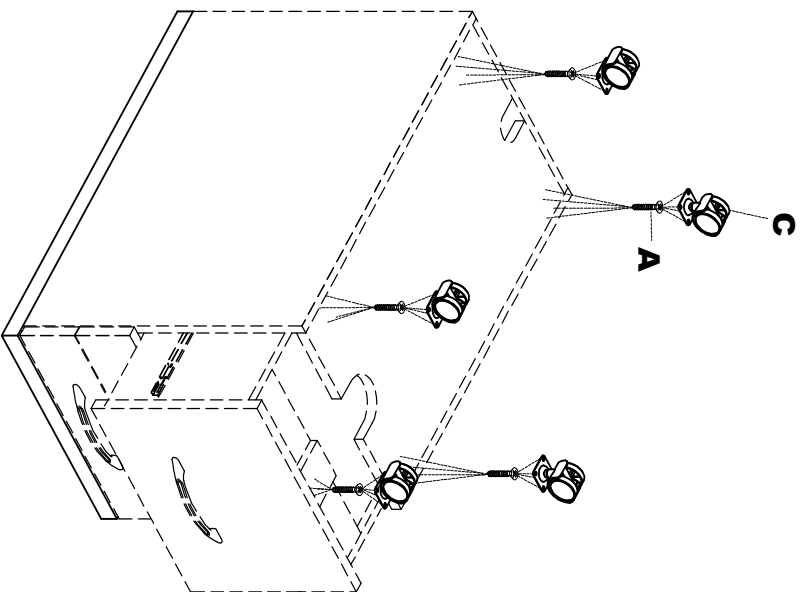

* Available in Cherry (LCR) or Mocha (LDC) finish only.

**Denotes Color Code

1

1 Attach Pedestal Top (B) to the APBF20 Pedestal (not included) using Screws provided with the pedestal.

2

2 Attach Casters (C) to bottom of pedestal using Screws (A).