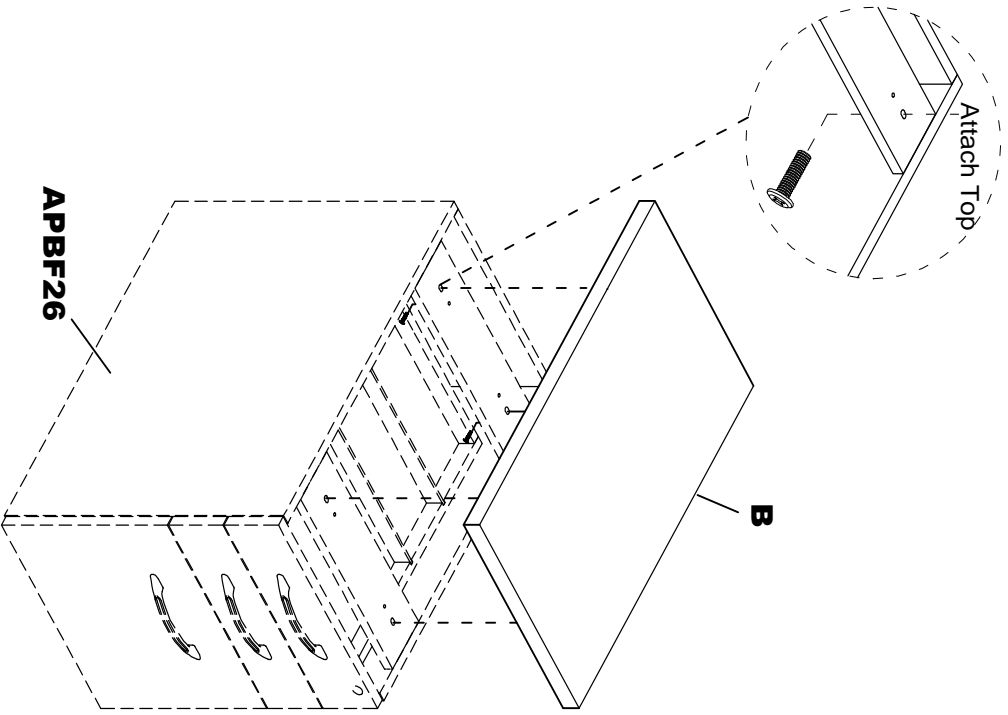

Aberdeen Series™
Credenza Mobile Pedestal Kit
Model No. AMK20

ASSEMBLY INSTRUCTIONS
CALL 1-800-822-8037 FOR ASSISTANCE

P/N **AMK20** REV 06 02/21/08

PARTS LIST

Name	Part	Qty.	Spare Qty	Name	Part	Qty.	Spare Qty
A	 REALS005 Ø4 x 16mm	20	1	C	 REALS027 Caster	5	
B*	 AMK20C** Top	1					

* Available in Cherry (LCR) or Mocha (LDC) finish only.

**Denotes Color Code

1

1 Attach Pedestal Top (B) to the APBF20 Pedestal (not included) using Screws provided with the pedestal.

2

2 Attach Casters (C) to bottom of pedestal using Screws (A).