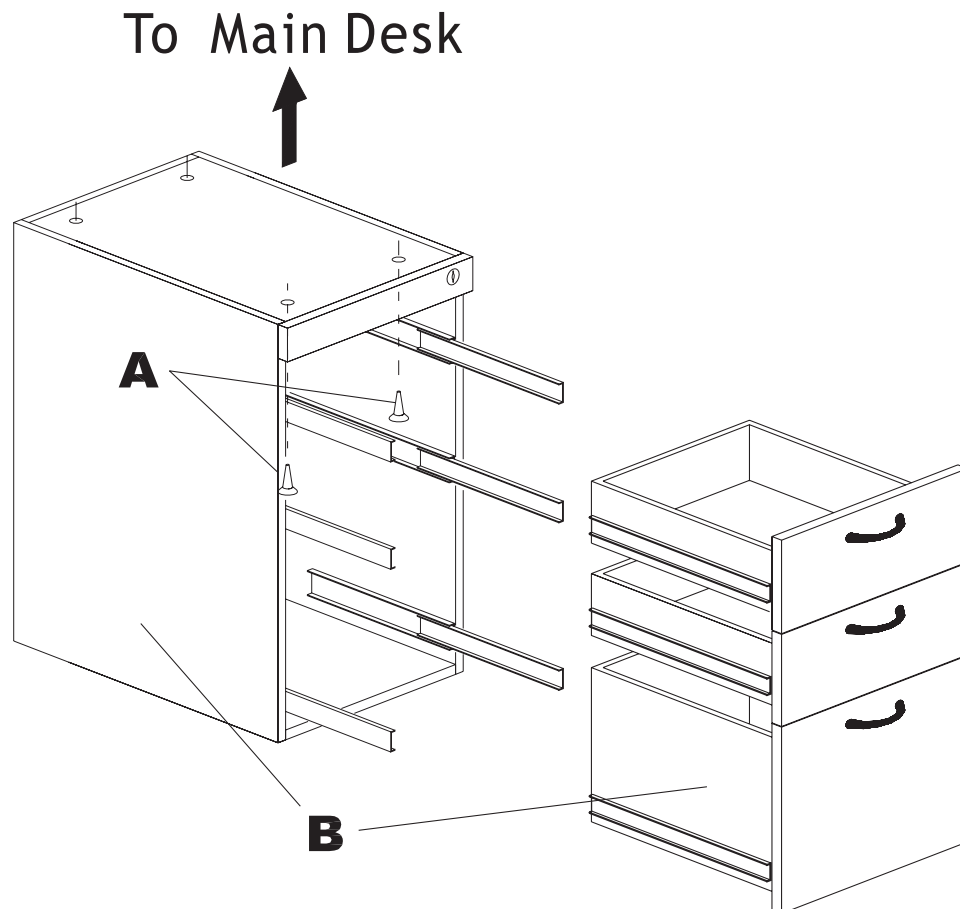

Corsica B-B-F Pedestal for Desk Model No. CBBFD

ASSEMBLY INSTRUCTIONS
CALL 1-800-822-8037 FOR ASSISTANCE

PARTS LIST

Name	Part	Qty.	Name	Part	Qty.
A*	 REALS044 3.5mm x 30mm BLK	4	B		1

*For Individual Items, Order By Part Number.

Note: Drawers need to be removed to attach mounting screws. To remove drawers pull out until fully extended, locate the black locking tab on the side of each drawer slide, pull left tab up and push right tab down, pull drawer off slides.