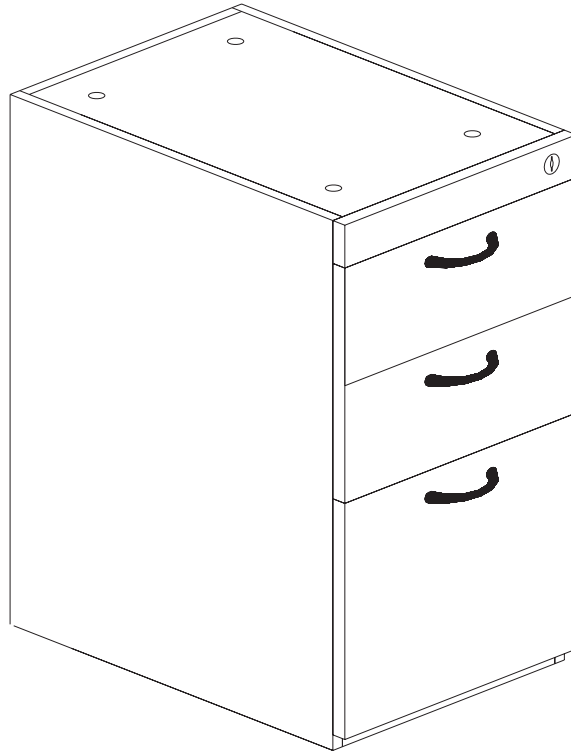

Corsica B-B-F Pedestal for Desk Model No. CBBFD

ASSEMBLY INSTRUCTIONS
CALL 1-800-822-8037 FOR ASSISTANCE

PARTS LIST

Name	Part	Qty.	Name	Part	Qty.
A*	 REALS044 3.5mm x 30mm BLK	4	B		1

*For Individual Items, Order By Part Number.

Note: Drawers need to be removed to attach mounting screws. To remove drawers pull out until fully extended, locate the black locking tab on the side of each drawer slide, pull left tab up and push right tab down, pull drawer off slides.

Pre-Assembled Replacement Part List

Replacement #	Part	Qty.
REALS011 *	 Handle - Black	1
REALS045 *	 Handle Screw 4 x 25mm	2
REALS055 *	 Drawer Slide	Pair
REALS060 *	 Legal Hanger Bar	1
REALS145 *	 Lock Keeper	1
NBFPLCC *	 Lock W/ Keys	1
CBBFDF *	 Drawer Fronts-Set	1