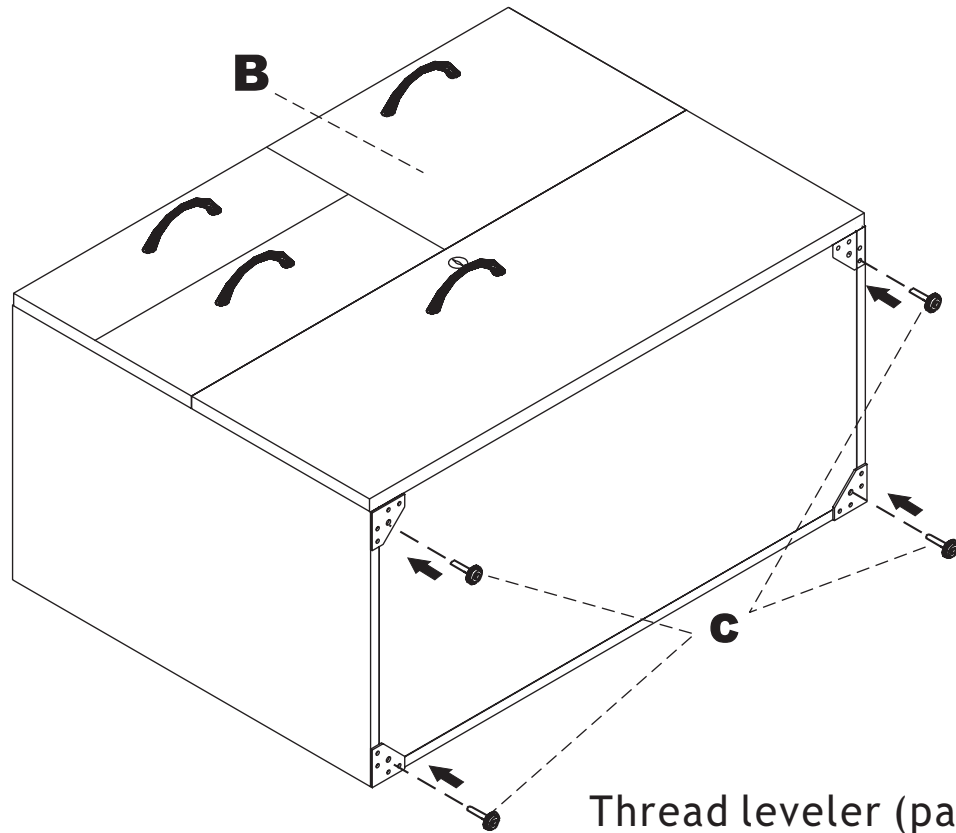

Corsica File Veneer Combo Credenza

Model No.CCF

ASSEMBLY INSTRUCTIONS
CALL 1-800-822-8037 FOR ASSISTANCE

PARTS LIST

Name	Part	Qty.	Spare Qty
A*	 REALS044 4mm x 30mm	4	1
C*	 REALS067 Leveler	4	

Name	Part	Qty.
B		1

*For Individual Items, Order By Part Number.

1

Thread leveler (part C)
into bracket.

To Credenza

2

Note: Drawers need to be removed to attach mounting screws. To remove drawers pull out until fully extended, locate the black locking tab on the side of each drawer slide, pull left tab up and push right tab down, pull drawer off slides.