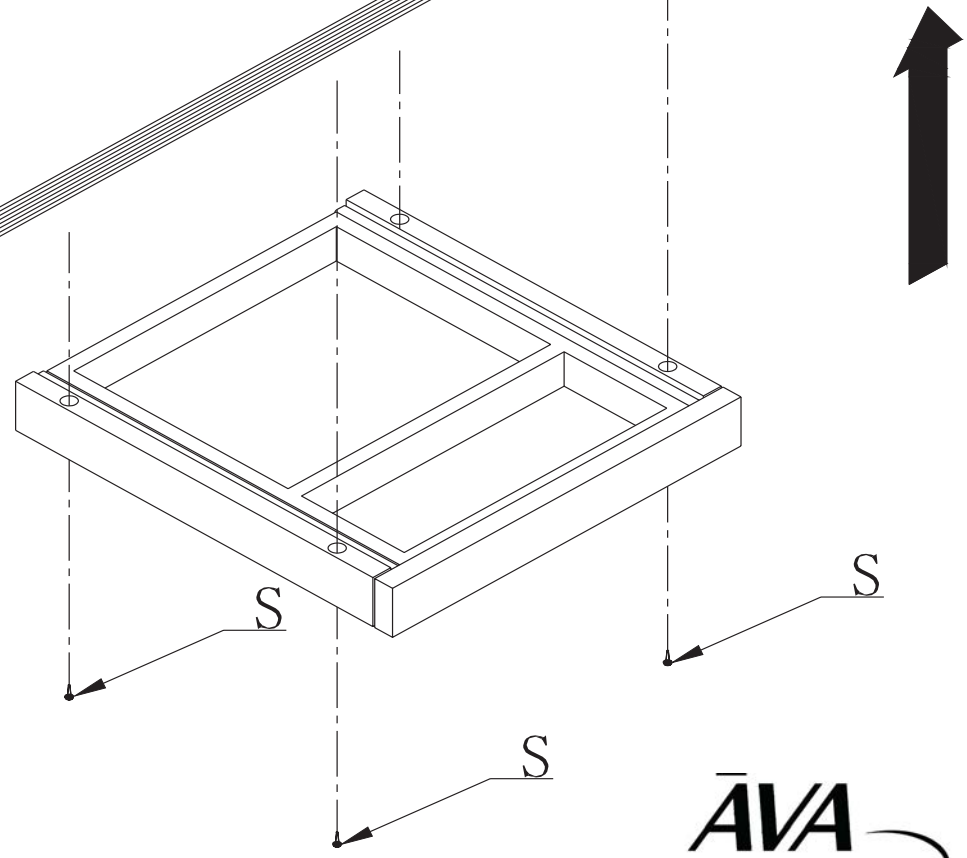

S

4PCS

NAME: CENTRAL DRAWER
TYPE: AVA-CD1
SPECIFICATION: 21"W*14"D*2"H