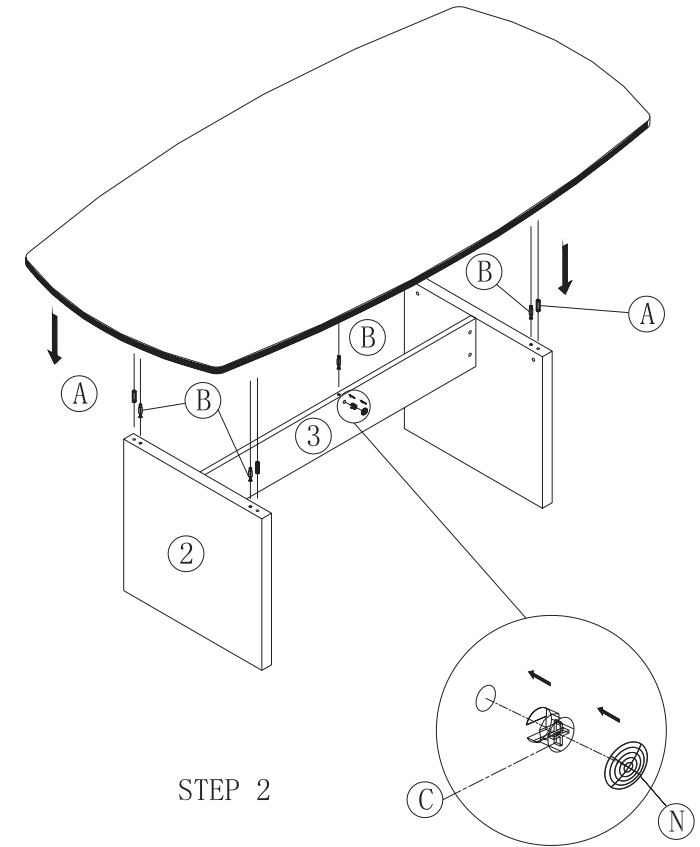

8pcs	9pcs	9pcs	9pcs	1pcs	2pcs	1pcs

STEP 1

STEP 3

STEP 2

AVA
FURNITURE GROUP

NAME: CONFERENCE TABLE
 TYPE: AVA-CT3672
 SPECIFICATION: 72"W*36"D*29"H