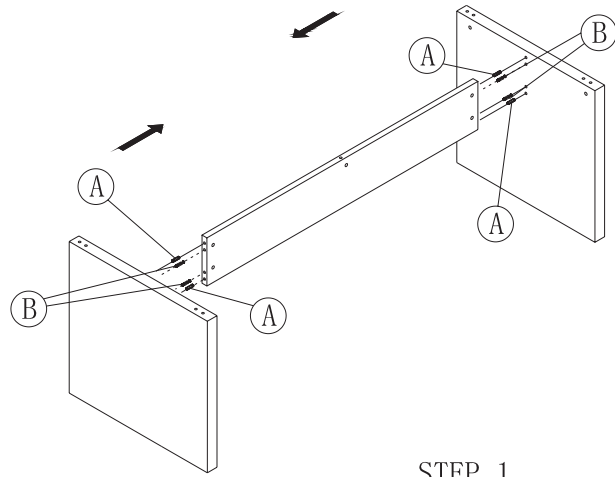

8pcs	9pcs	9pcs	9pcs	1pcs	2pcs	1pcs

STEP 1

STEP 3

STEP 2

AVA
FURNITURE GROUP

NAME: CONFERENCE TABLE
 TYPE: AVA-CT3672
 SPECIFICATION: 72"W*36"D*29"H