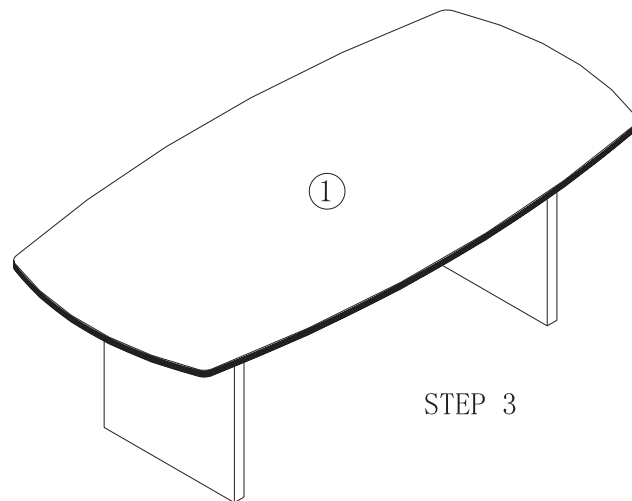

8pcs	9pcs	9pcs	9pcs	1pcs	2pcs	1pcs

STEP 1

STEP 3

STEP 2

AVA
FURNITURE GROUP

NAME: CONFERENCE TABLE
 TYPE: AVA-CT3672
 SPECIFICATION: 72"W*36"D*29"H