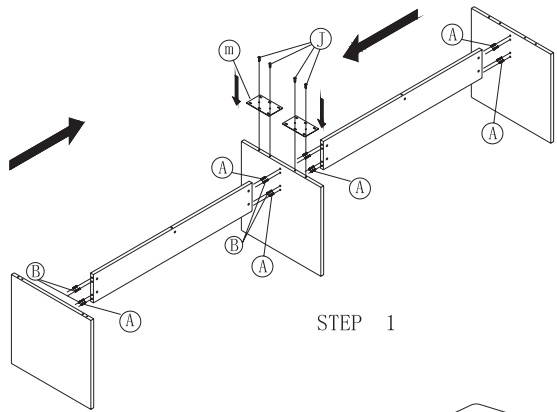

12pcs	14pcs	14pcs	12pcs	16pcs	2pcs	14pcs	2pcs	2pcs	2pcs	1pcs	2pcs

NAME: CONFERENCE TABLE  
 TYPE: AVA-CT48144  
 SPECIFICATION: 144"W\*48"D\*29"H