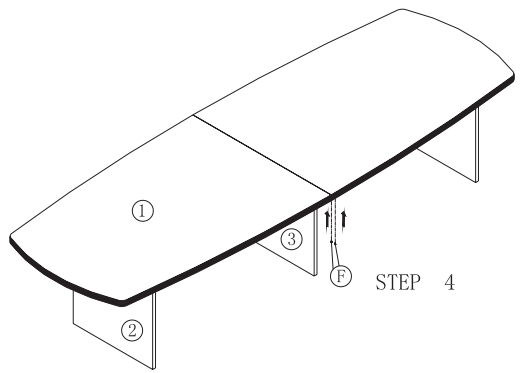

12pcs	14pcs	14pcs	12pcs	16pcs	2pcs	14pcs	2pcs	2pcs	2pcs	1pcs	2pcs

NAME: CONFERENCE TABLE  
 TYPE: AVA-CT48144  
 SPECIFICATION: 144"W\*48"D\*29"H