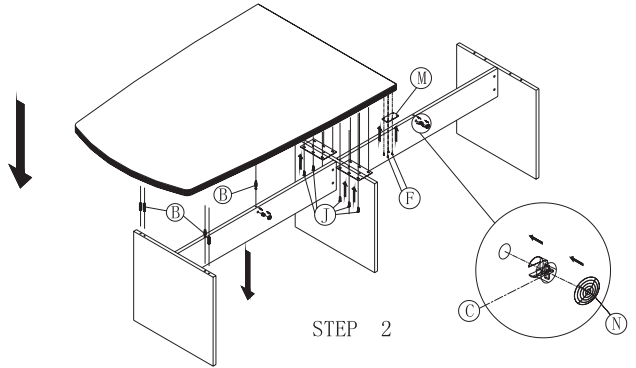

12pcs	14pcs	14pcs	12pcs	16pcs	2pcs	14pcs	2pcs	2pcs	2pcs	1pcs	2pcs

NAME: CONFERENCE TABLE  
 TYPE: AVA-CT48144  
 SPECIFICATION: 144"W\*48"D\*29"H