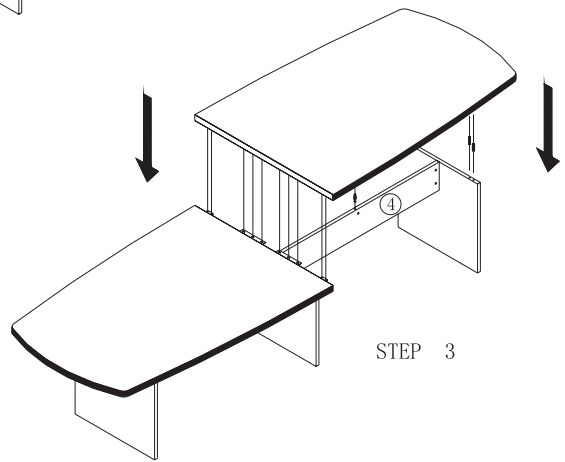

12pcs	14pcs	14pcs	12pcs	16pcs	2pcs	14pcs	2pcs	2pcs	2pcs	1pcs	2pcs

NAME: CONFERENCE TABLE  
 TYPE: AVA-CT48144  
 SPECIFICATION: 144"W\*48"D\*29"H