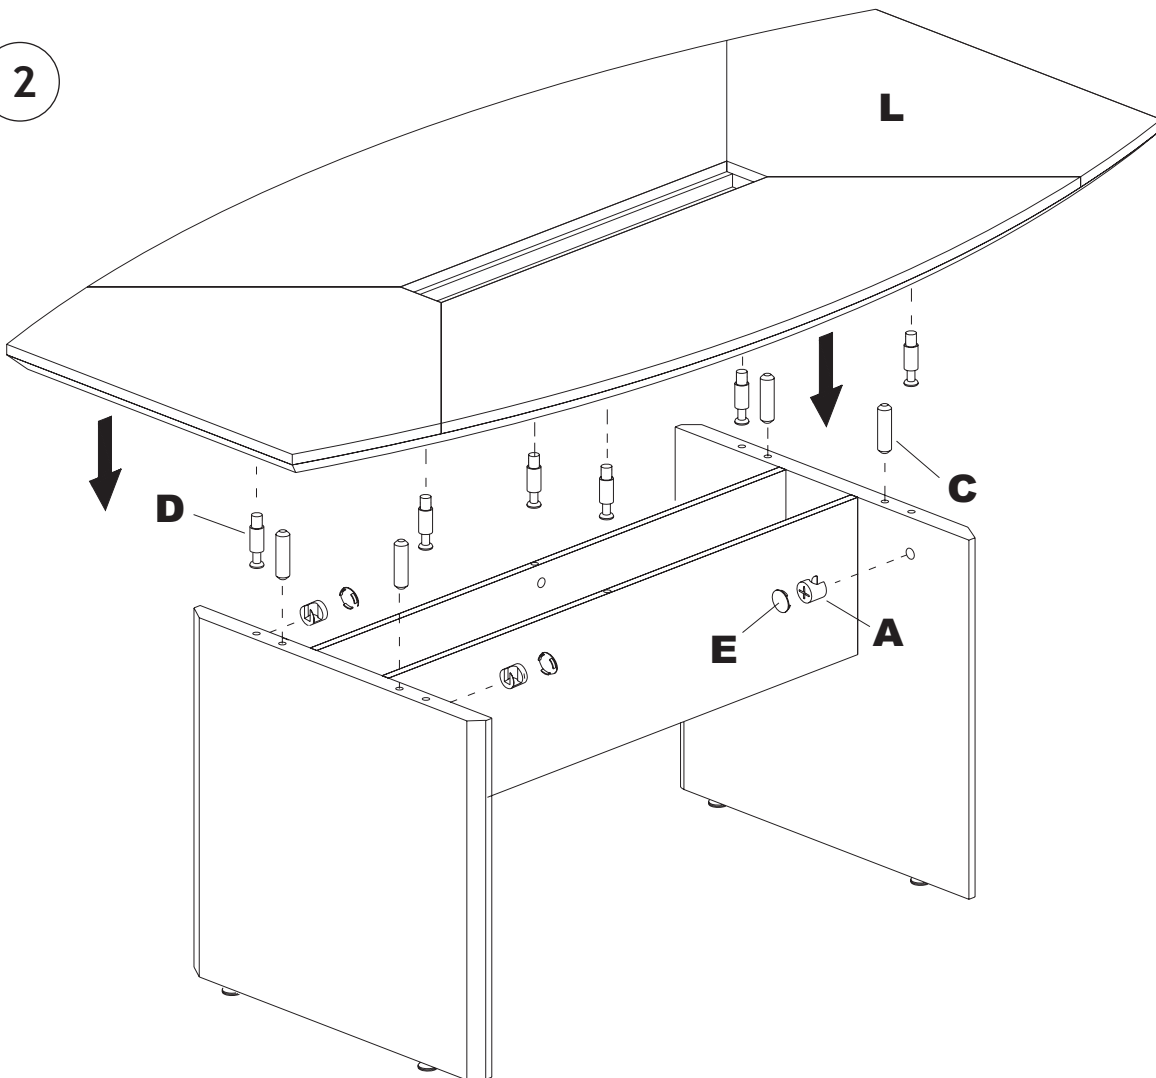

Tiffany Industries™
A MAYLINE GROUP COMPANY

Corsica 72" Conference Table Model No. CT72/CT72L

ASSEMBLY INSTRUCTIONS
CALL 1-800-822-8037 FOR ASSISTANCE

PARTS LIST

Name	Part	Qty.	Spare Qty	Name	Part	Qty.
A*	 HB REALS001 Cam Fastener	14	2	G*	 REALS047 Cable Trough	1
B*	 HB REALS002 Cam Cap	10	2	H*	 REALS048 Grommet	1
C*	 HB REALS004 Wood Dowel	4	1	J*	 CT72L** Legs-Pair	2
D*	 HB REALS003 Cam Post	14	2	K*	 CT72K** Modesty Panels (pr)	2
E*	 HB REALS006 Cap	4	1	L	 CT72** Top	1
F*	 HB REALS005 4mm x 16mm	8	2		 HARDWARE CTCHB	

Items with HB are in the hardware box
 *For Individual Items, Order By Part Number.
 ** Denotes Color Code

1

2

3

3

Pre-Assembled Replacement Part List

Replacement #	Part	Qty.
REALS067 *	 Leveler w/ Insert	1