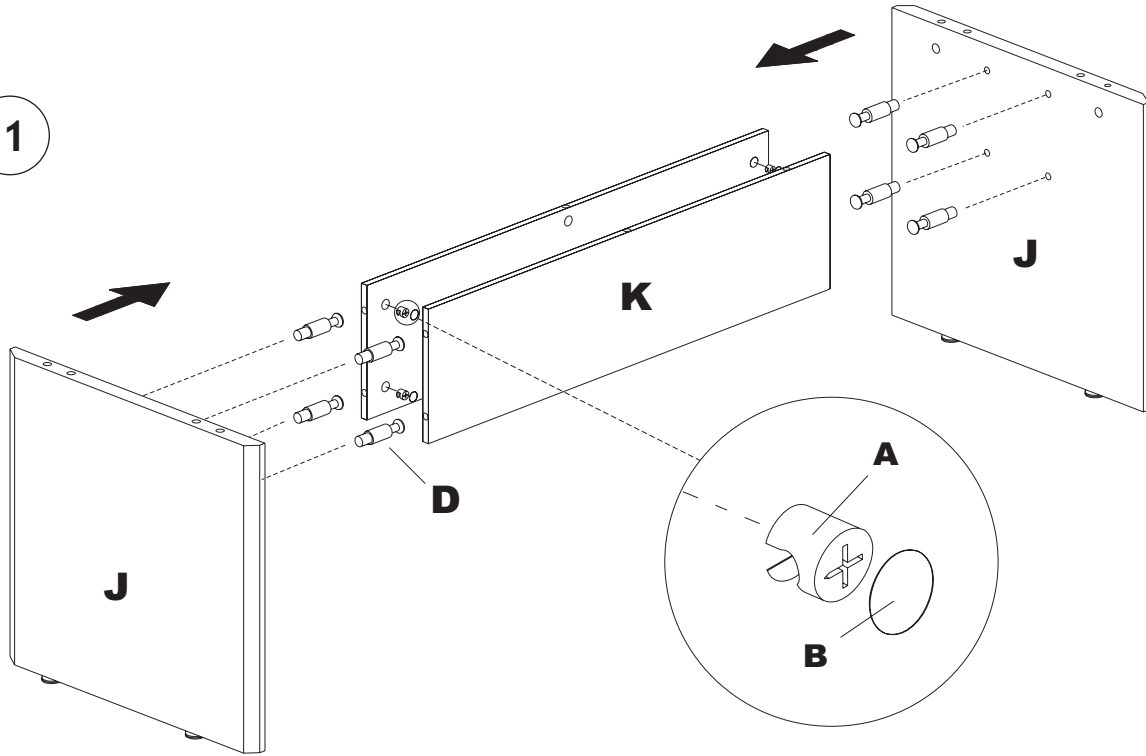

Tiffany Industries™
A MAYLINE GROUP COMPANY

Corsica 72" Conference Table Model No. CT72/CT72L

ASSEMBLY INSTRUCTIONS
CALL 1-800-822-8037 FOR ASSISTANCE

PARTS LIST

Name	Part	Qty.	Spare Qty	Name	Part	Qty.
A*	 HB REALS001 Cam Fastener	14	2	G*	 REALS047 Cable Trough	1
B*	 HB REALS002 Cam Cap	10	2	H*	 REALS048 Grommet	1
C*	 HB REALS004 Wood Dowel	4	1	J*	 CT72L** Legs-Pair	2
D*	 HB REALS003 Cam Post	14	2	K*	 CT72K** Modesty Panels (pr)	2
E*	 HB REALS006 Cap	4	1	L	 CT72** Top	1
F*	 HB REALS005 4mm x 16mm	8	2		 HARDWARE CTCHB	

Items with HB are in the hardware box
 *For Individual Items, Order By Part Number.
 ** Denotes Color Code

1

2

3

3

Pre-Assembled Replacement Part List

Replacement #	Part	Qty.
REALS067 *	 Leveler w/ Insert	1