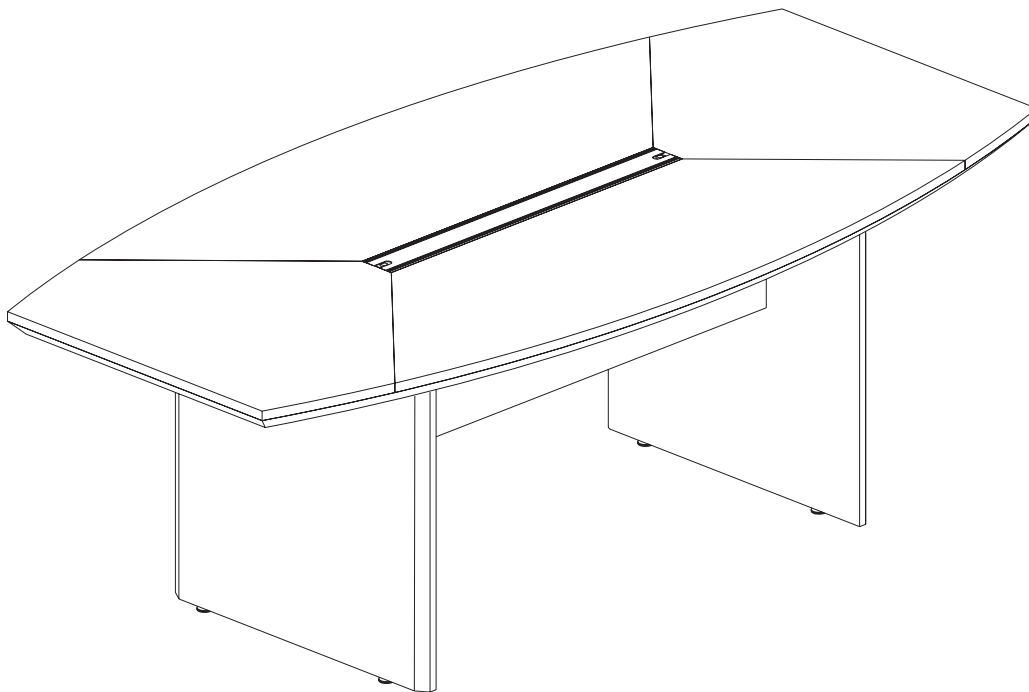

Tiffany Industries™
A MAYLINE GROUP COMPANY

Corsica 72" Conference Table Model No. CT72/CT72L

ASSEMBLY INSTRUCTIONS
CALL 1-800-822-8037 FOR ASSISTANCE

PARTS LIST

Name	Part	Qty.	Spare Qty	Name	Part	Qty.
A*	 HB REALS001 Cam Fastener	14	2	G*	 REALS047 Cable Trough	1
B*	 HB REALS002 Cam Cap	10	2	H*	 REALS048 Grommet	1
C*	 HB REALS004 Wood Dowel	4	1	J*	 CT72L** Legs-Pair	2
D*	 HB REALS003 Cam Post	14	2	K*	 CT72K** Modesty Panels (pr)	2
E*	 HB REALS006 Cap	4	1	L	 CT72** Top	1
F*	 HB REALS005 4mm x 16mm	8	2		 HARDWARE CTCHB	

Items with HB are in the hardware box
 *For Individual Items, Order By Part Number.
 ** Denotes Color Code

1

2

3

3

Pre-Assembled Replacement Part List

Replacement #	Part	Qty.
REALS067 *	 Leveler w/ Insert	1