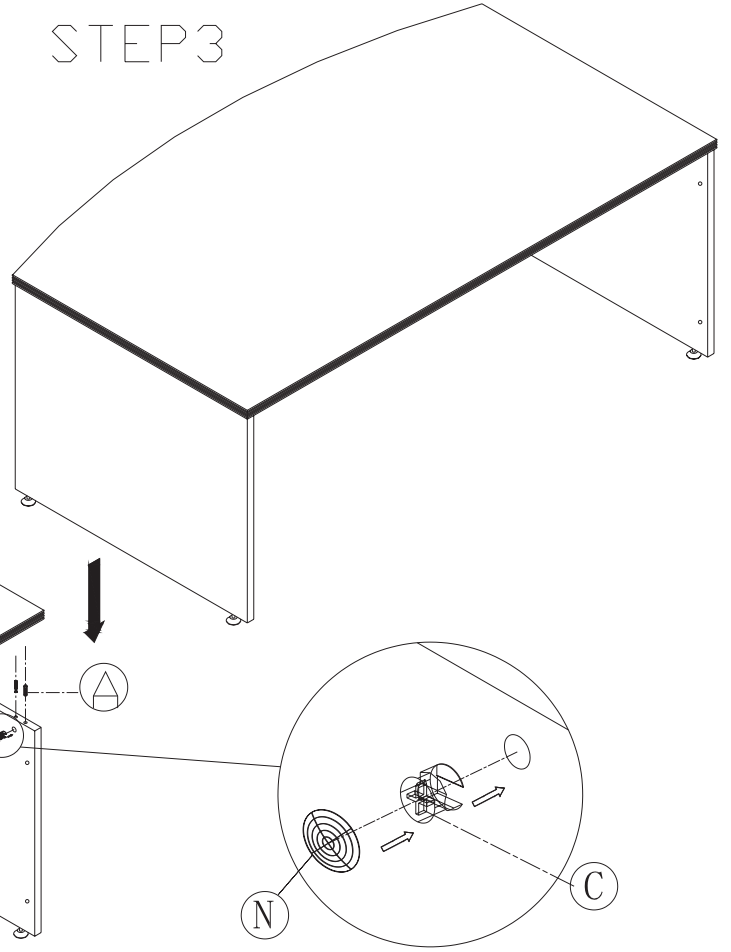

(A) 	(B) 	(C) 	(N) 	(p) 	(1) 	(2) 	(3) 
8PCS	11PCS	11PCS	8PCS	7PCS	1PCS	2PCS	1PCS

NAME: DESK SHELL
 TYPE: AVA-DK3672
 SPECIFICATION: 72"W*42"/36"D*29"H