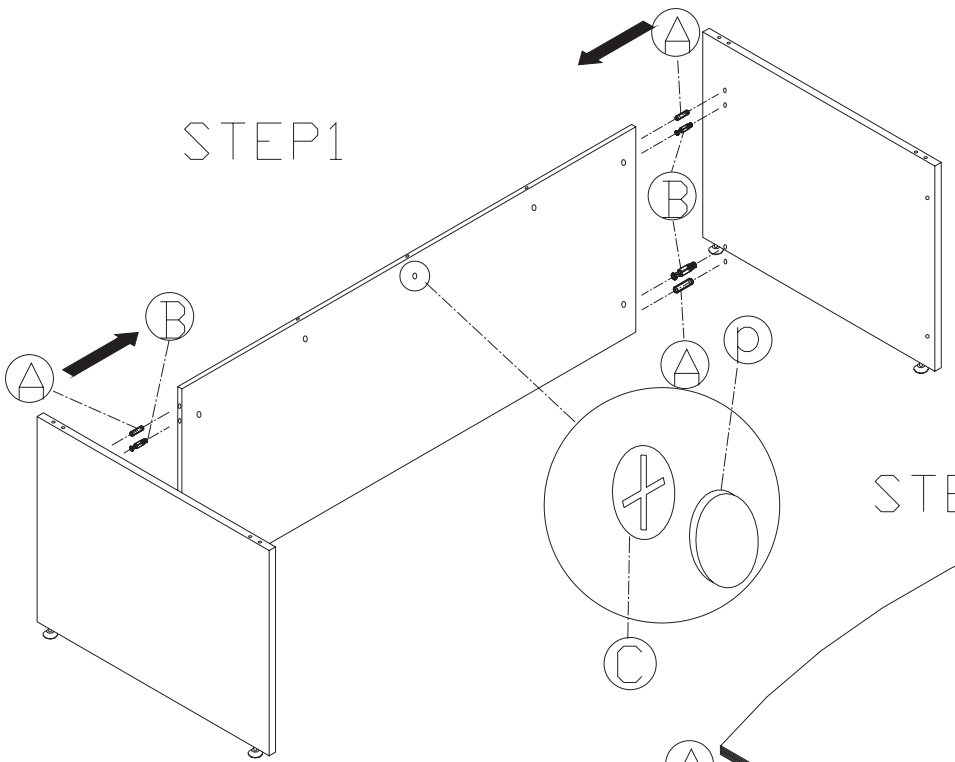

(A) 	(B) 	(C) 	(N) 	(p) 	(1) 	(2) 	(3) 
8PCS	11PCS	11PCS	8PCS	7PCS	1PCS	2PCS	1PCS

NAME: DESK SHELL
 TYPE: AVA-DK3672
 SPECIFICATION: 72"W*42"/36"D*29"H