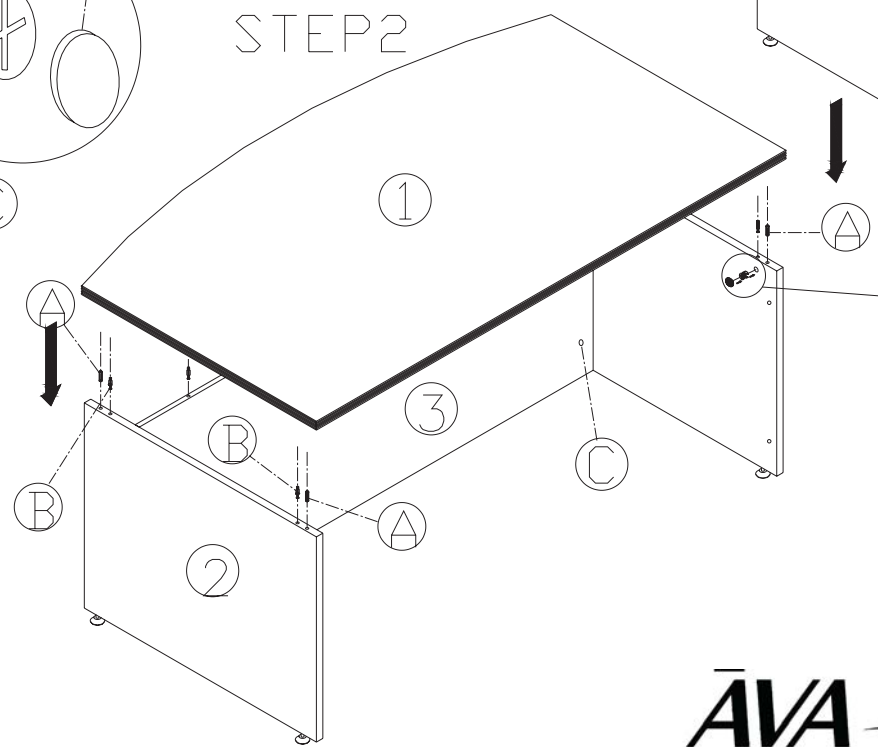

(A) 	(B) 	(C) 	(N) 	(p) 	(1) 	(2) 	(3) 
8PCS	11PCS	11PCS	8PCS	7PCS	1PCS	2PCS	1PCS

NAME: DESK SHELL
 TYPE: AVA-DK3672
 SPECIFICATION: 72"W*42"/36"D*29"H