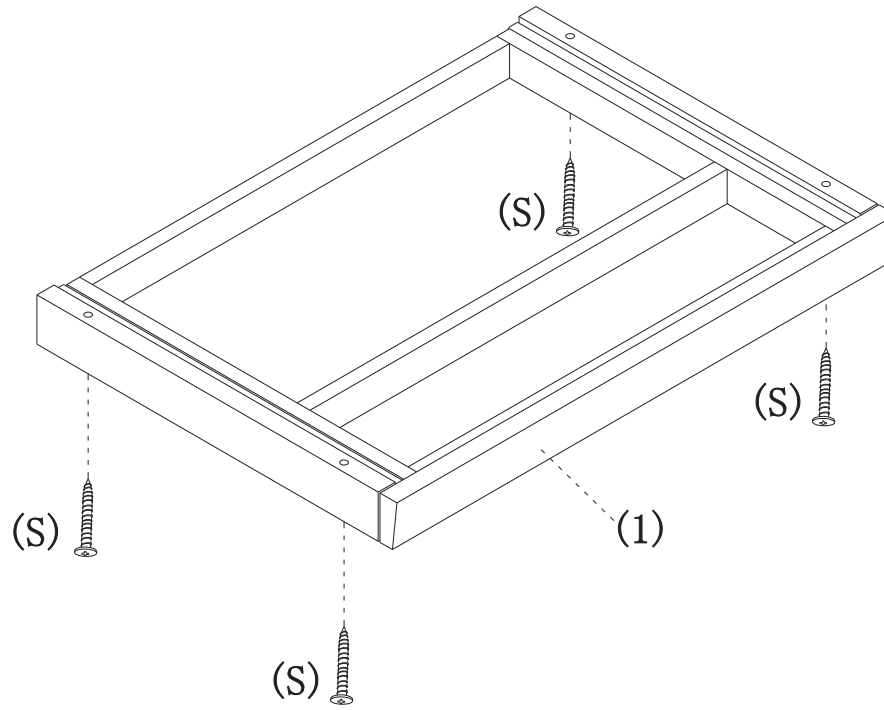

(1)

1PCS

(S)

ø5*68mm

4PCS+1

NAME : CENTRAL DRAWER
TYPE : E-CD1
SPECIFICATION : 21 W*14D*2H

AVA
FURNITURE GROUP
Luminary Series