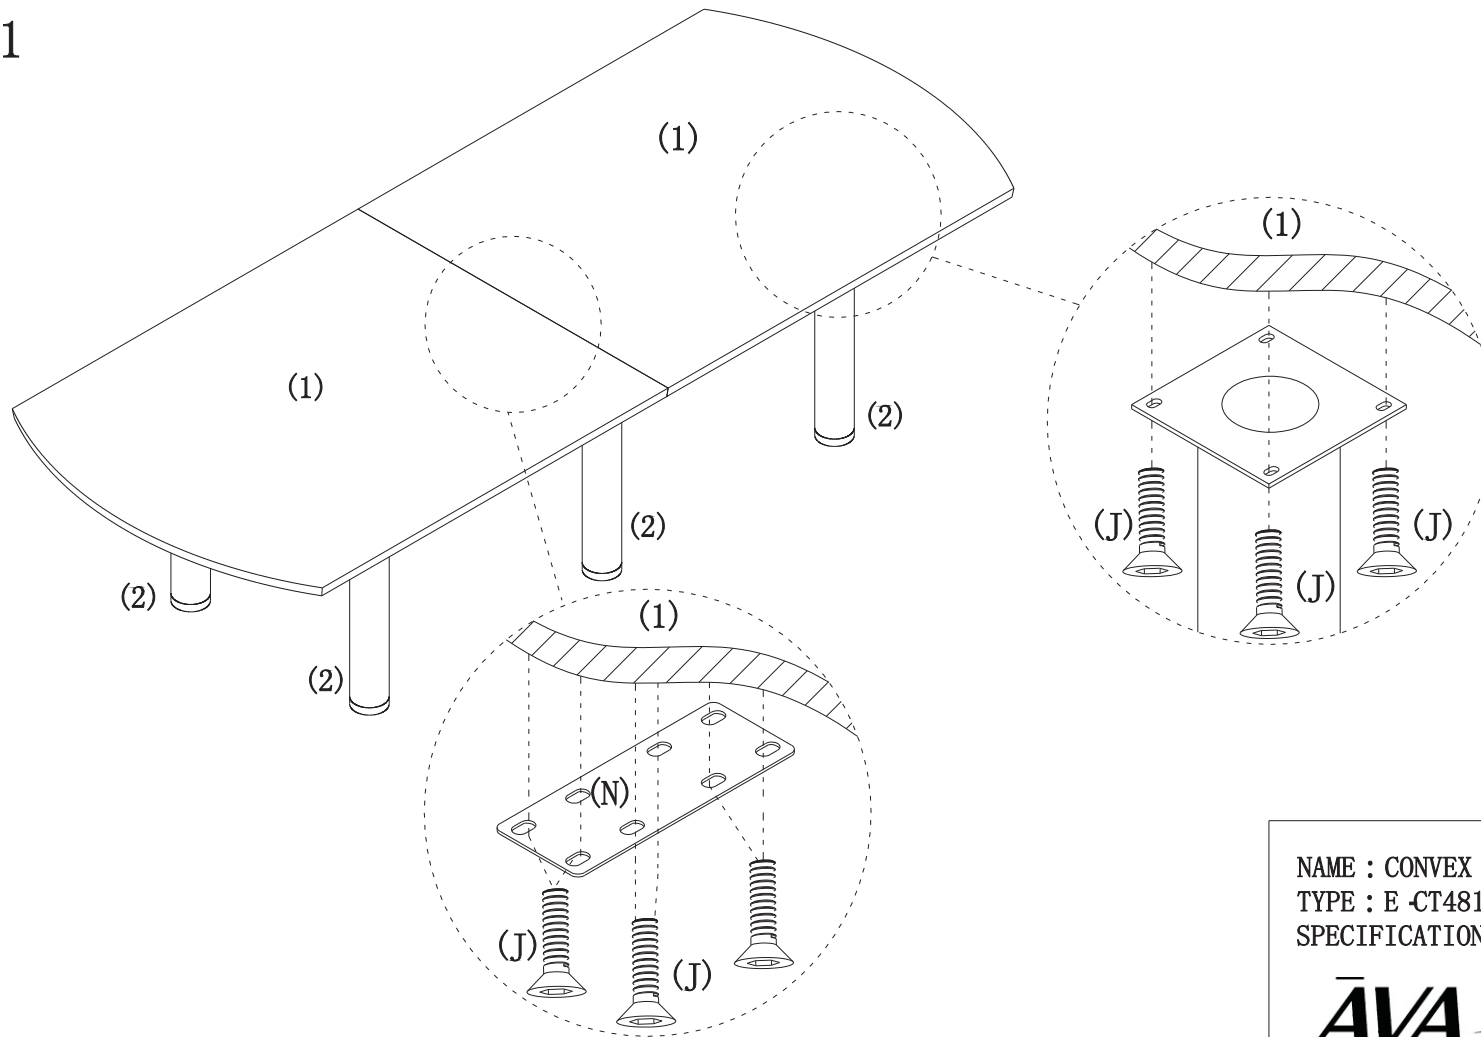

(1)	(2)	(J)	M6*15	(N)
2PCS	6PCS	32PCS+2		1PCS

STEP 1

NAME : CONVEX CONFERENCE TABLE
 TYPE : E -CT48144
 SPECIFICATION : 144 " *48 " *29 " H

AVA
 FURNITURE GROUP
 Luminary Series