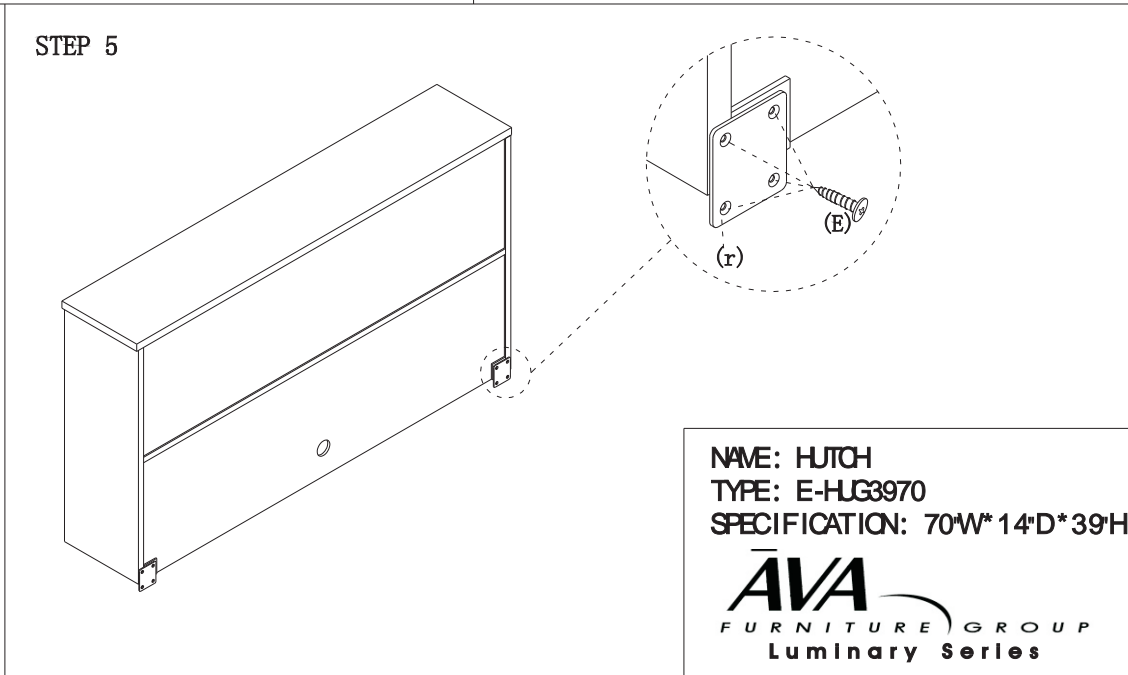

(1)  2PCS	(2)  1PCS	(3)  1PCS	(4)  1PCS	(5)  4PCS	(6)  1PCS	(7)  1PCS	(A)  16PCS+1	(B)  16PCS+1	(C)  16PCS+1	(E) 4*16mm  8PCS+1	(p)  32PCS+1	(r)  2PCS
-----------------	-----------------	-----------------	-----------------	-----------------	-----------------	-----------------	--------------------	--------------------	--------------------	--------------------------	--------------------	-----------------

NAME: HUTCH  
 TYPE: E-HJG3970  
 SPECIFICATION: 70"W\*14"D\*39"H

**AVA**  
 FURNITURE GROUP  
 Luminary Series