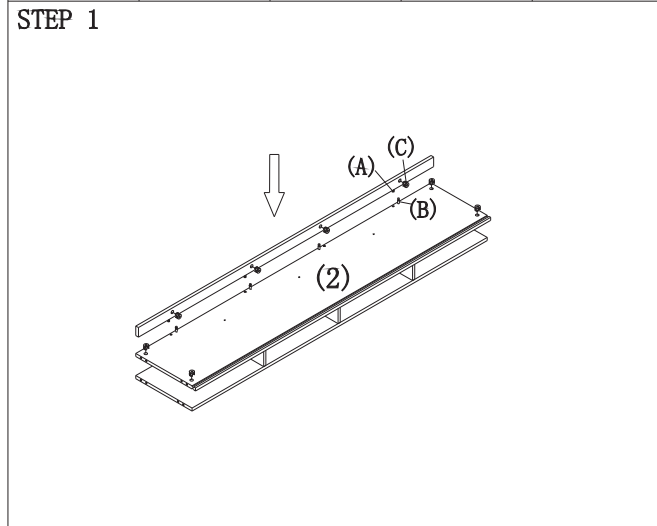

(1)  2PCS	(2)  1PCS	(3)  1PCS	(4)  1PCS	(5)  4PCS	(6)  1PCS	(7)  1PCS	(A)  16PCS+1	(B)  16PCS+1	(C)  16PCS+1	(E) 4*16mm  8PCS+1	(p)  32PCS+1	(r)  2PCS
-----------------	-----------------	-----------------	-----------------	-----------------	-----------------	-----------------	--------------------	--------------------	--------------------	--------------------------	--------------------	-----------------

NAME: HUTCH  
 TYPE: E-HJG3970  
 SPECIFICATION: 70"W\*14"D\*39"H

**AVA**  
 FURNITURE GROUP  
 Luminary Series