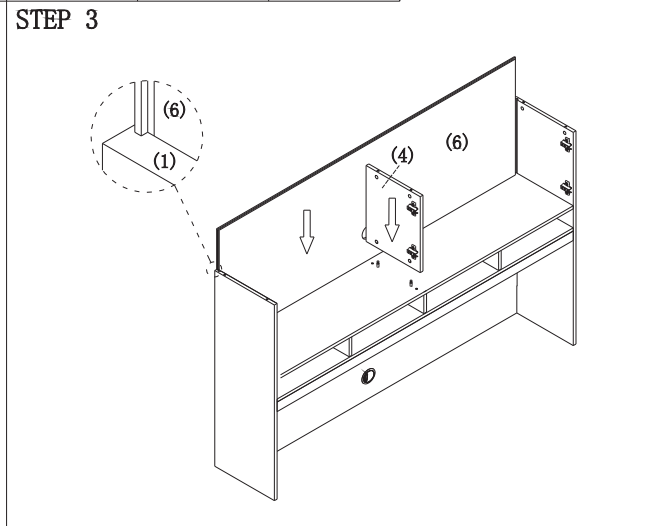

(1)  2PCS	(2)  1PCS	(3)  1PCS	(4)  1PCS	(5)  4PCS	(6)  1PCS	(7)  1PCS	(A)  16PCS+1	(B)  16PCS+1	(C)  16PCS+1	(E) 4*16mm  8PCS+1	(p)  32PCS+1	(r)  2PCS
-----------------	-----------------	-----------------	-----------------	-----------------	-----------------	-----------------	--------------------	--------------------	--------------------	--------------------------	--------------------	-----------------

NAME: HUTCH  
 TYPE: E-HJG3970  
 SPECIFICATION: 70"W\*14"D\*39"H

**AVA**  
 FURNITURE GROUP  
 Luminary Series