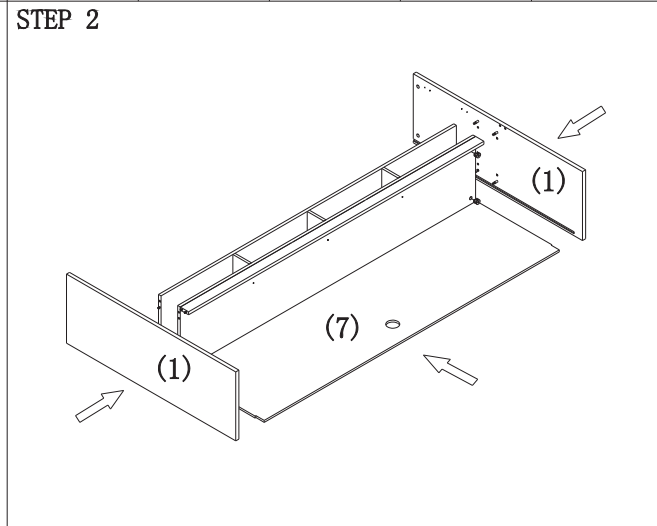

(1)  2PCS	(2)  1PCS	(3)  1PCS	(4)  1PCS	(5)  4PCS	(6)  1PCS	(7)  1PCS	(A)  16PCS+1	(B)  16PCS+1	(C)  16PCS+1	(E) 4*16mm  8PCS+1	(p)  32PCS+1	(r)  2PCS
-----------------	-----------------	-----------------	-----------------	-----------------	-----------------	-----------------	--------------------	--------------------	--------------------	--------------------------	--------------------	-----------------

NAME: HUTCH  
 TYPE: E-HJG3970  
 SPECIFICATION: 70"W\*14"D\*39"H

**AVA**  
 FURNITURE GROUP  
 Luminary Series