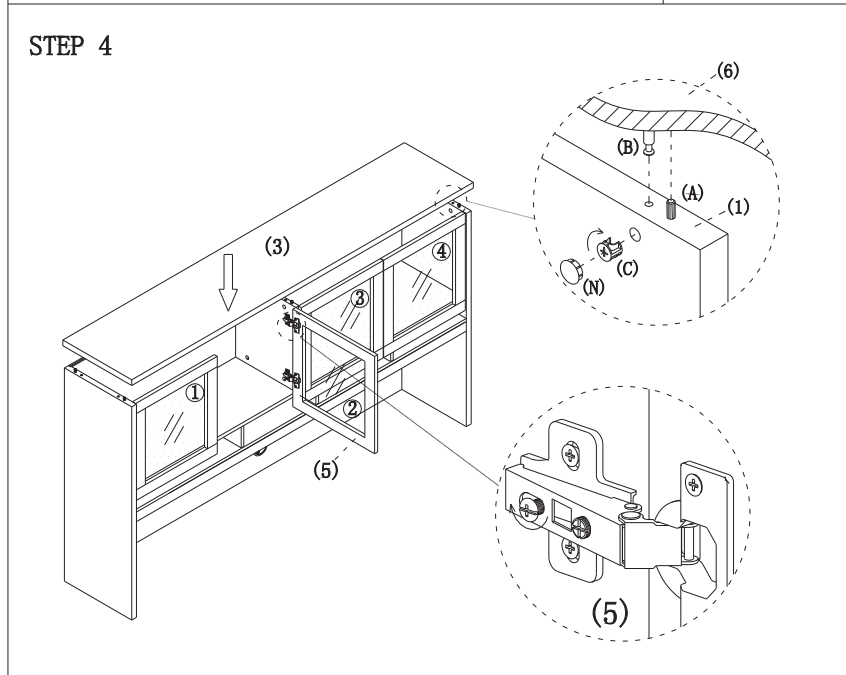

(1)  2PCS	(2)  1PCS	(3)  1PCS	(4)  1PCS	(5)  4PCS	(6)  1PCS	(7)  1PCS	(A)  16PCS+1	(B)  16PCS+1	(C)  16PCS+1	(E) 4*16mm  8PCS+1	(p)  32PCS+1	(r)  2PCS
-----------------	-----------------	-----------------	-----------------	-----------------	-----------------	-----------------	--------------------	--------------------	--------------------	--------------------------	--------------------	-----------------

NAME: HUTCH  
 TYPE: E-HJG3970  
 SPECIFICATION: 70"W\*14"D\*39"H

**AVA**  
 FURNITURE GROUP  
 Luminary Series