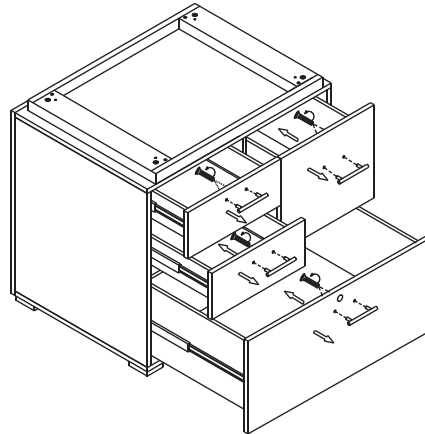

STEP 1

STEP 2

STEP 3

OR STEP 1

STEP 2

WD2430

NAME: MULTI PURPOSE STORAGE UNIT
 TYPE: E-MPSU2430
 SPECIFICATION: 30 "W 24 "D 28.3 "H

AVA
 FURNITURE GROUP
 Luminary Series