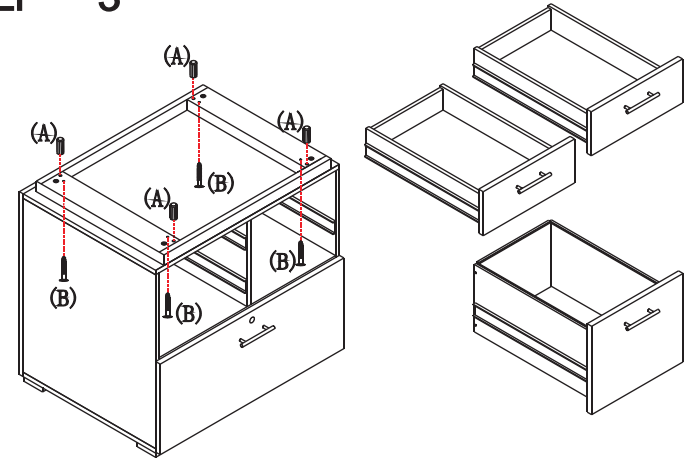

STEP 1

STEP 2

STEP 3

OR STEP 1

STEP 2

WD2430

NAME: MULTI PURPOSE STORAGE UNIT
 TYPE: E-MPSU2430
 SPECIFICATION: 30 "W 24 "D 28.3 "H

AVA
 FURNITURE GROUP
 Luminary Series