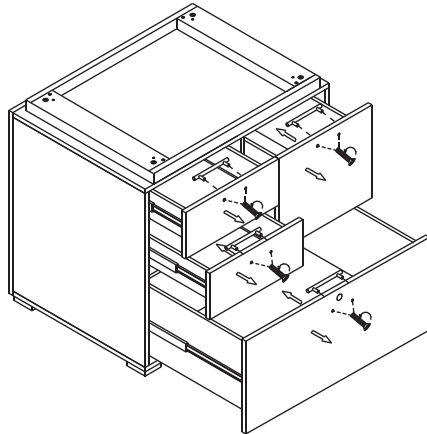

STEP 1

STEP 2

STEP 3

OR STEP 1

STEP 2

WD2430

NAME: MULTI PURPOSE STORAGE UNIT
 TYPE: E-MPSU2430
 SPECIFICATION: 30 "W 24 "D 28.3 "H

AVA
 FURNITURE GROUP
 Luminary Series