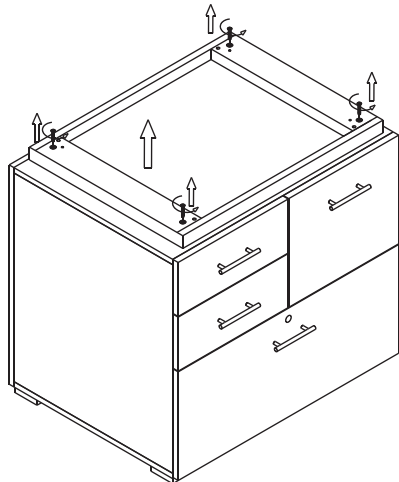

STEP 1

STEP 2

STEP 3

OR STEP 1

STEP 2

WD2430

NAME: MULTI PURPOSE STORAGE UNIT
 TYPE: E-MPSU2430
 SPECIFICATION: 30 "W 24 "D 28.3 "H

AVA
 FURNITURE GROUP
 Luminary Series