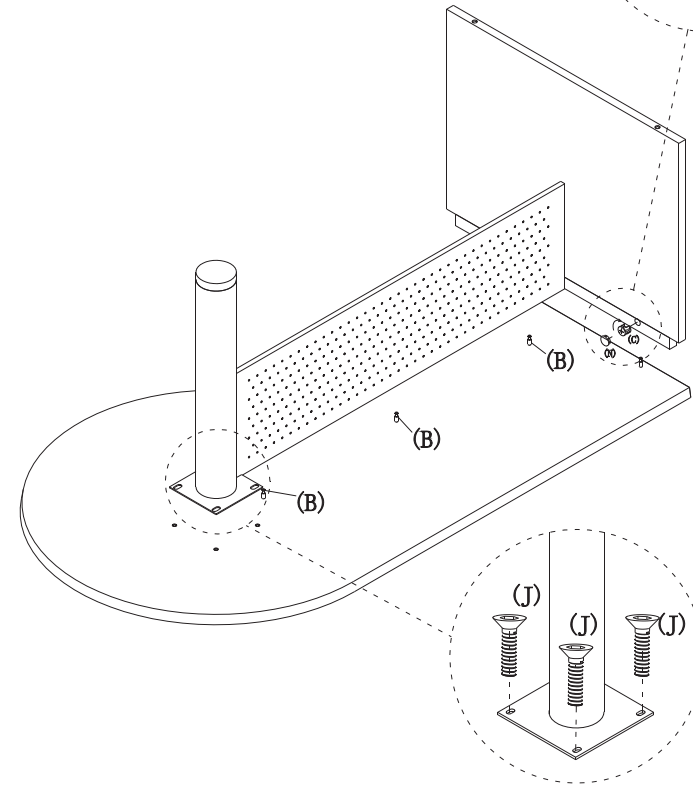

(1)	(2)	(3)	(4)	(B)	(C)	(N)	(J) M6*15	(M)
								
1PCS	1PCS	1PCS	1PCS	9PCS+1	9PCS+1	2PCS+1	4PCS+1	7PCS+1

STEP 1

STEP 2

NAME: P-TOP TABLE
 TYPE: E-PCTR4272
 SPECIFICATION: 72" * 42" * 29"H

AVA
 FURNITURE GROUP
 Luminary Series