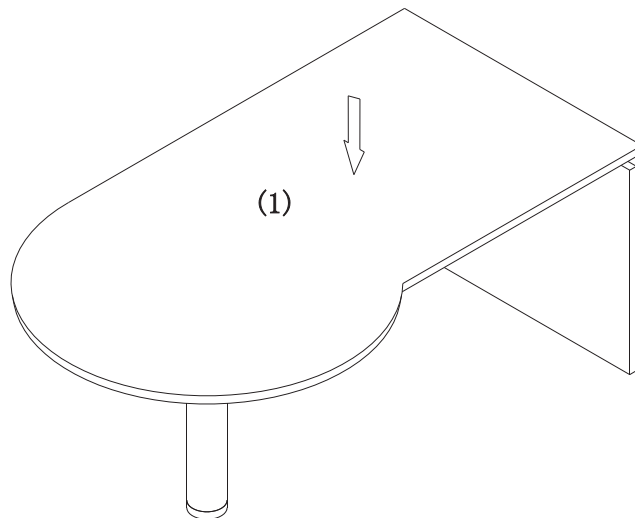

(1)	(2)	(3)	(4)	(B)	(C)	(N)	(J) M6*15	(M)
								
1PCS	1PCS	1PCS	1PCS	9PCS+1	9PCS+1	2PCS+1	4PCS+1	7PCS+1

STEP 1

STEP 2

NAME: P-TOP TABLE
 TYPE: E-PCTR4272
 SPECIFICATION: 72" * 42" * 29"H

AVA
 FURNITURE GROUP
 Luminary Series