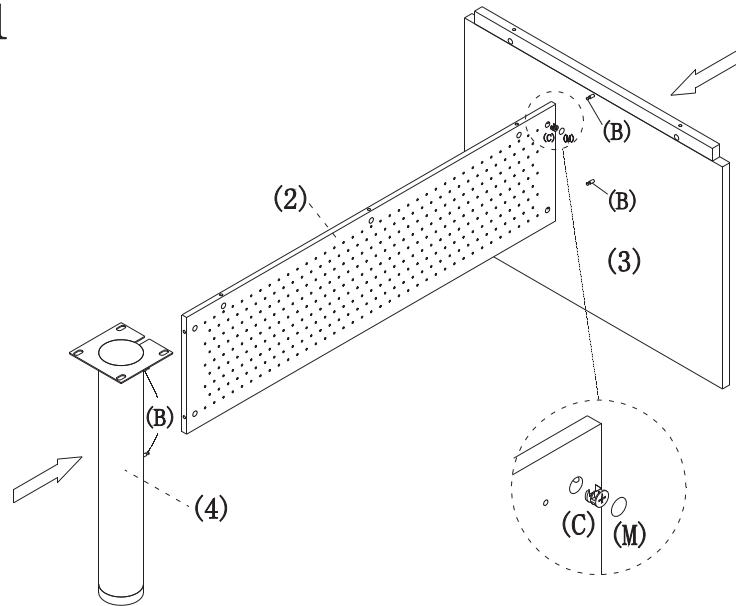

(1)	(2)	(3)	(4)	(B)	(C)	(N)	(J) M6*15	(M)
								
1PCS	1PCS	1PCS	1PCS	9PCS+1	9PCS+1	2PCS+1	4PCS+1	7PCS+1

STEP 1

STEP 2

NAME: P-TOP TABLE
 TYPE: E-PCTR4272
 SPECIFICATION: 72" * 42" * 29"H

AVA
 FURNITURE GROUP
 Luminary Series