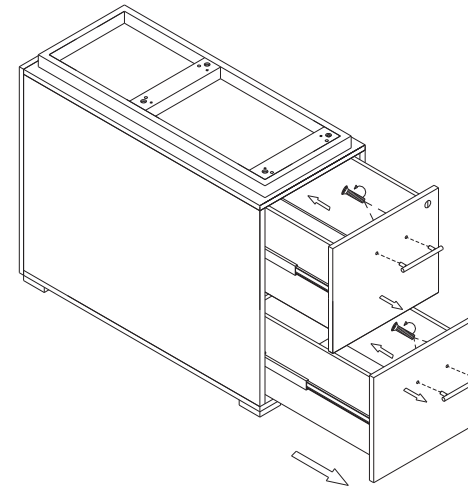

(A)

4PCS+1

(B) 5*55mm

4PCS+1

STEP 1

STEP 2

STEP 3

NAME CREDENZA FULL PED
TYPE: E-PFF36
SPECIFICATION: 15.2*W*36*D*28.3H