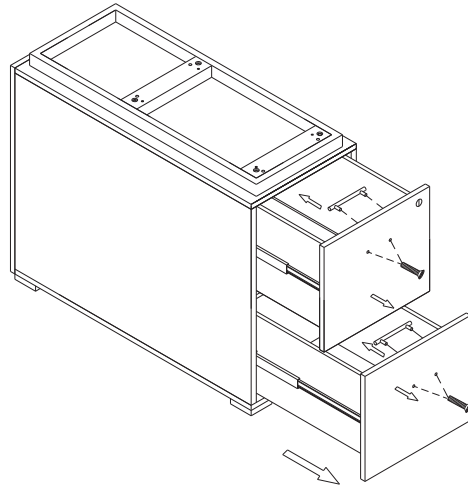

(A)

4PCS+1

(B) 5*55mm

4PCS+1

STEP 1

STEP 2

STEP 3

NAME CREDENZA FULL PED
TYPE: E-PFF36
SPECIFICATION: 15.2*W*36*D*28.3H