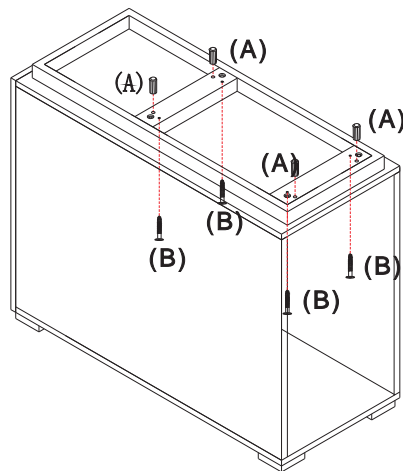

(A)

4PCS+1

(B) 5*55mm

4PCS+1

STEP 1

STEP 2

STEP 3

NAME CREDENZA FULL PED
TYPE: E-PFF36
SPECIFICATION: 15.2*W*36*D*28.3H