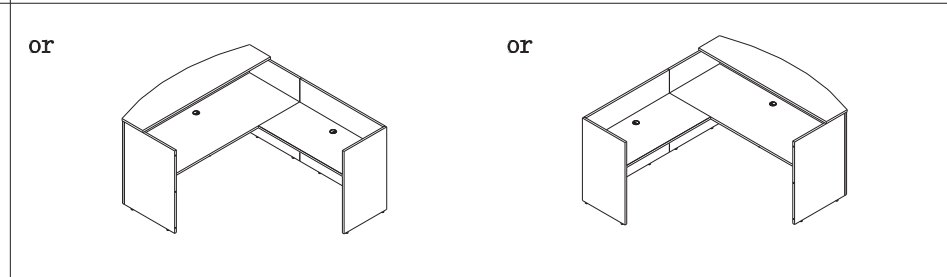

(1)	(2)	(3)	(A)	(B)	(C)	(N)	(M)	(F) 4*25mm	(o)	
1PCS	1PCS	1PCS	6PCS+1	12PCS+1	12PCS+1	12PCS+1	2PCS	18PCS+1	3PCS+1	

NAME: RECEPTION STATION RETURN
 TYPE: E-RRT2448
 SPECIFICATION: 48"W*24"D*40"H

AVA
 FURNITURE GROUP
 Luminary Series