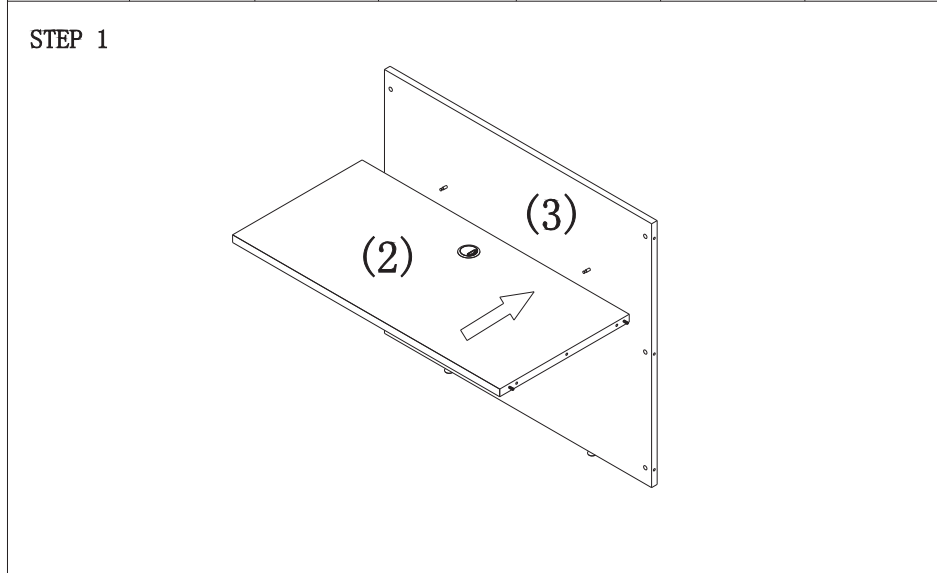

(1)	(2)	(3)	(A)	(B)	(C)	(N)	(M)	(F) 4*25mm	(o)	
1PCS	1PCS	1PCS	6PCS+1	12PCS+1	12PCS+1	12PCS+1	2PCS	18PCS+1	3PCS+1	

NAME: RECEPTION STATION RETURN
 TYPE: E-RRT2448
 SPECIFICATION: 48"W*24"D*40"H

AVA
 FURNITURE GROUP
 Luminary Series