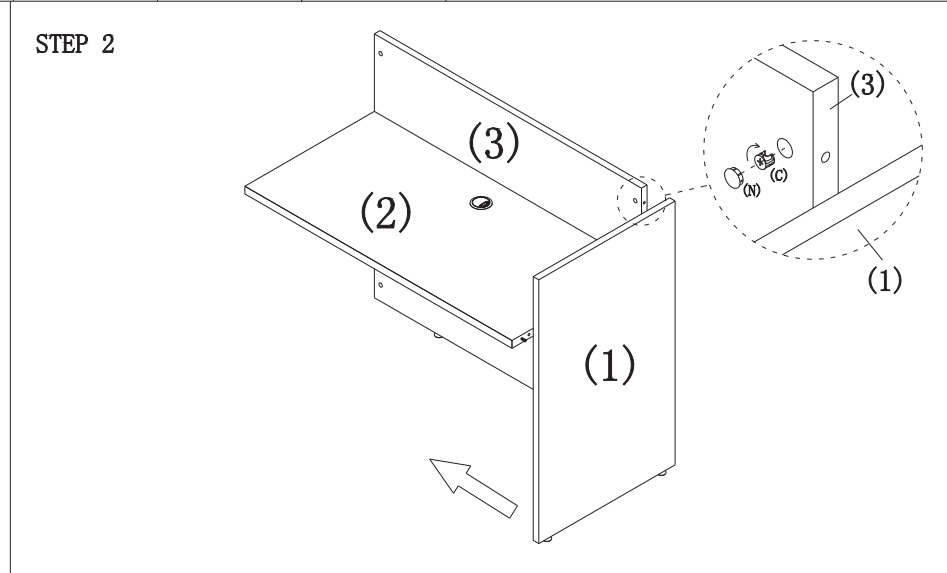

(1)	(2)	(3)	(A)	(B)	(C)	(N)	(M)	(F) 4*25mm	(o)	
1PCS	1PCS	1PCS	6PCS+1	12PCS+1	12PCS+1	12PCS+1	2PCS	18PCS+1	3PCS+1	

NAME: RECEPTION STATION RETURN
 TYPE: E-RRT2448
 SPECIFICATION: 48"W*24"D*40"H

AVA
 FURNITURE GROUP
 Luminary Series