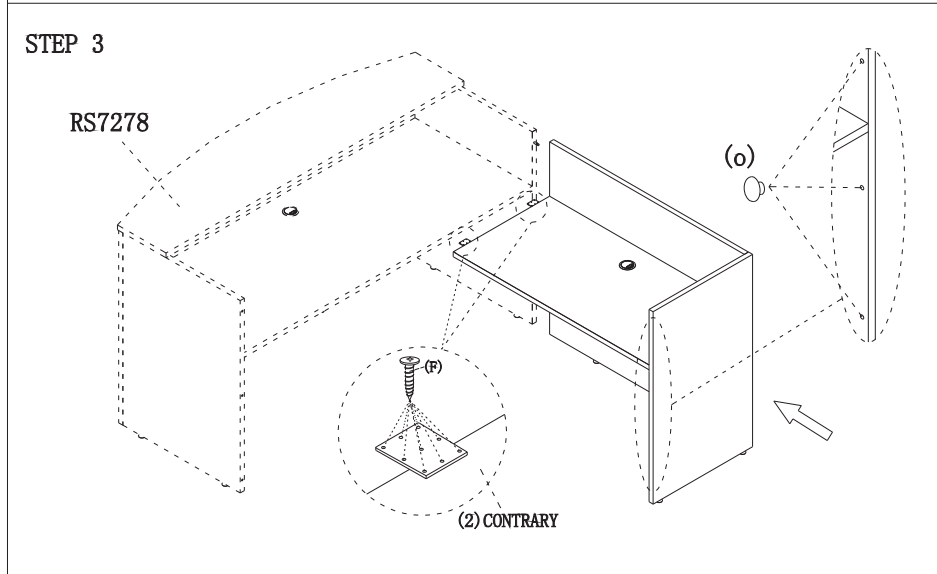

(1)	(2)	(3)	(A)	(B)	(C)	(N)	(M)	(F) 4*25mm	(o)	
1PCS	1PCS	1PCS	6PCS+1	12PCS+1	12PCS+1	12PCS+1	2PCS	18PCS+1	3PCS+1	

NAME: RECEPTION STATION RETURN
 TYPE: E-RRT2448
 SPECIFICATION: 48"W*24"D*40"H

AVA
 FURNITURE GROUP
 Luminary Series