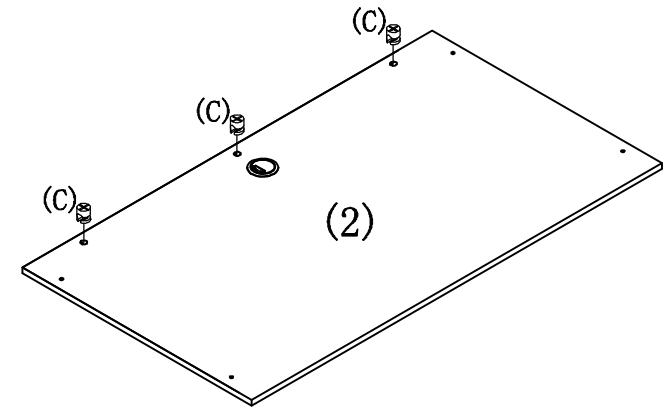

(1)	(2)	(M)	(B)	(C)	(p)	(F) 4*20mm	(K) 6*25mm
							
1PCS	1PCS	4PCS	3PCS+1	3PCS+1	3PCS+1	24PCS+2	4PCS+1

STEP 1

STEP 2

STEP 3

NAME: BRIDGE
 TYPE: M-BR2448
 SPECIFICATION: 48"W*24"D*29"H