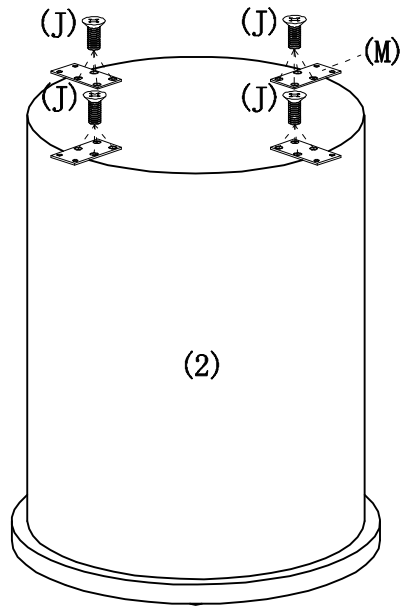

(1)	(2)	(M)	(A3)	(J) M6*15
2PCS	3PCS	12PCS	2PCS	88PCS+4

STEP 1

STEP 2

NAME: CONFERENCE TABLE
 TYPE: M-CTDB48144
 SPECIFICATION: 144"W*48"D*29"H

AVA
 FURNITURE GROUP