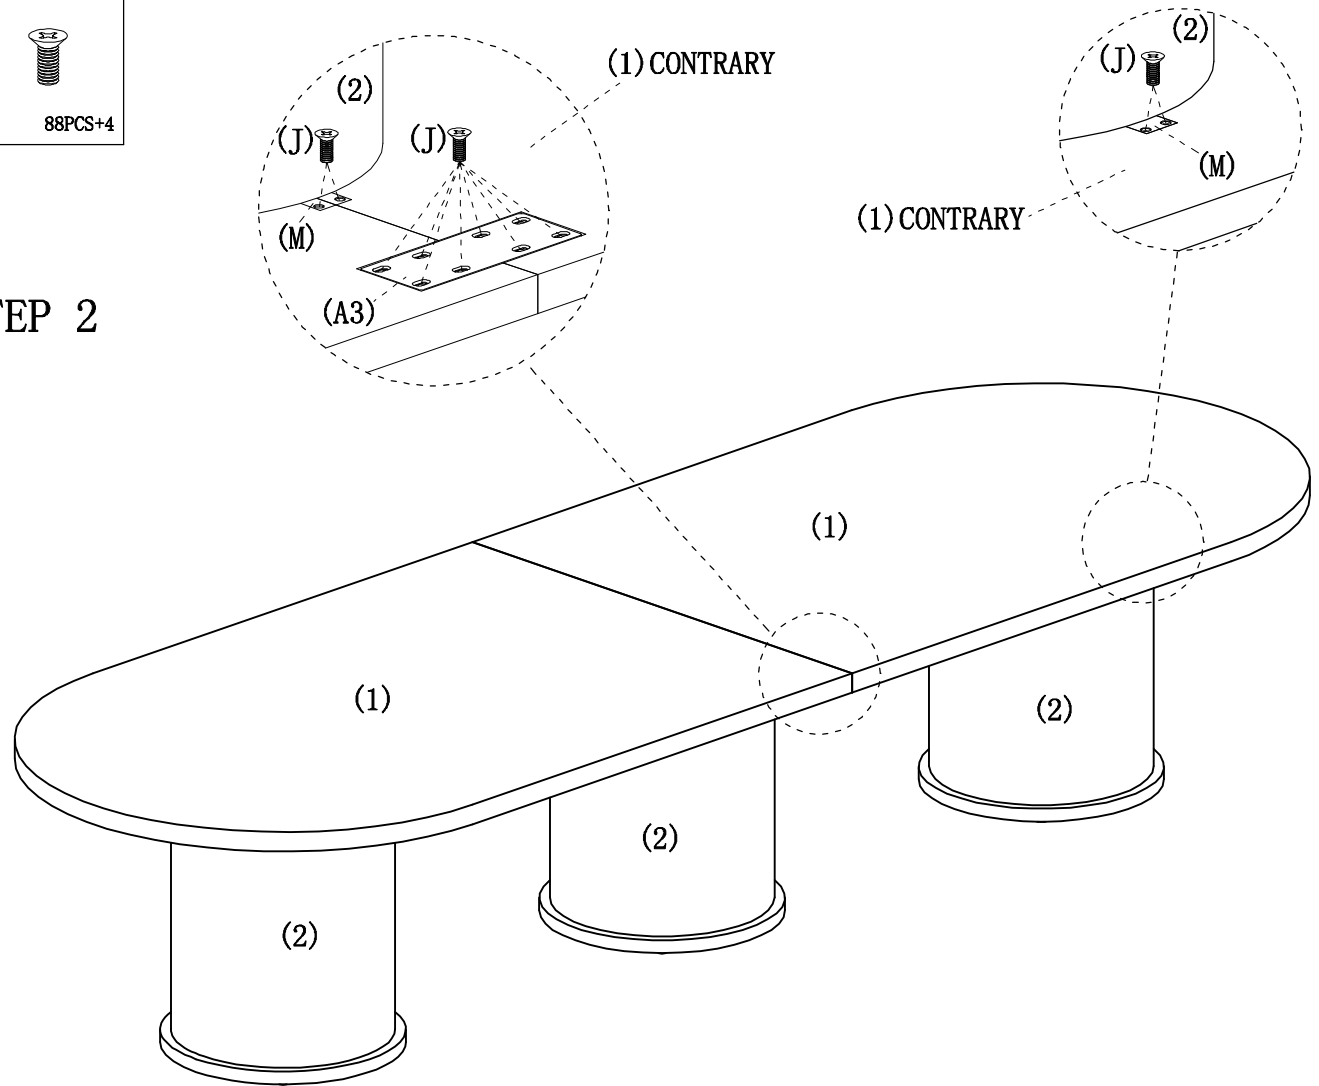

(1)	(2)	(M)	(A3)	(J) M6*15
2PCS	3PCS	12PCS	2PCS	88PCS+4

STEP 1

STEP 2

NAME: CONFERENCE TABLE
 TYPE: M-CTDB48144
 SPECIFICATION: 144"W*48"D*29"H

AVA
 FURNITURE GROUP