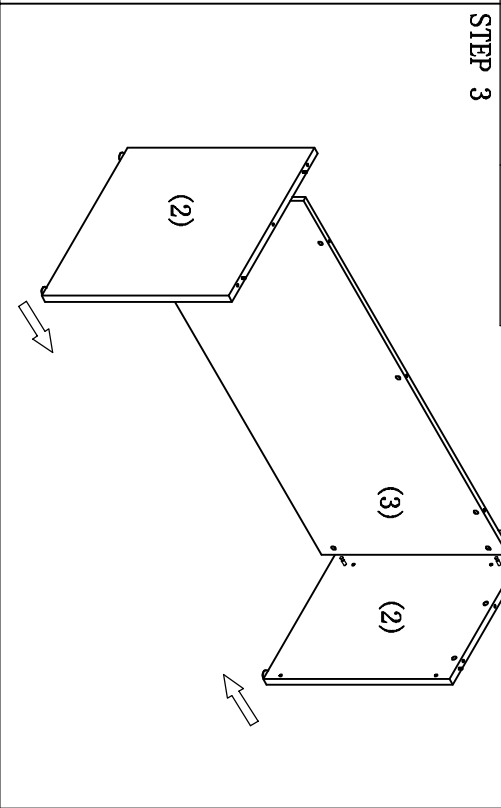

(1)	(2)	(3)	(A)	(B)	(C)	(p)	(N)	(q)
1PCS	2PCS	1PCS	8PCS+1	13PCS+1	13PCS+1	7PCS+1	6PCS+1	4PCS+1

STEP 1

STEP 2

STEP 3

STEP 4

STEP 5

NAME : DEST SHELL
 TYPE : M-DK3672-MC
 SPECIFICATION : 72 "W*36 " / 42 "D*29 "H
AVA
 FURNITURE GROUP