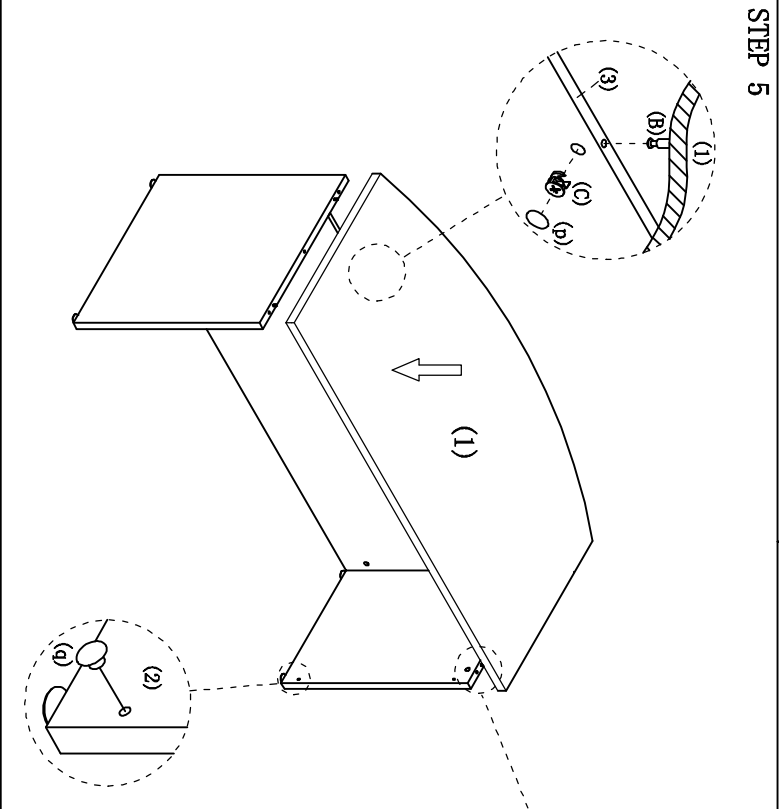

(1)	(2)	(3)	(A)	(B)	(C)	(p)	(N)	(q)
1PCS	2PCS	1PCS	8PCS+1	13PCS+1	13PCS+1	7PCS+1	6PCS+1	4PCS+1

STEP 1

STEP 2

STEP 3

STEP 4

STEP 5

NAME : DEST SHELL
 TYPE : M-DK3672-MC
 SPECIFICATION : 72 "W*36 " / 42 "D*29 "H
AVA
 FURNITURE GROUP