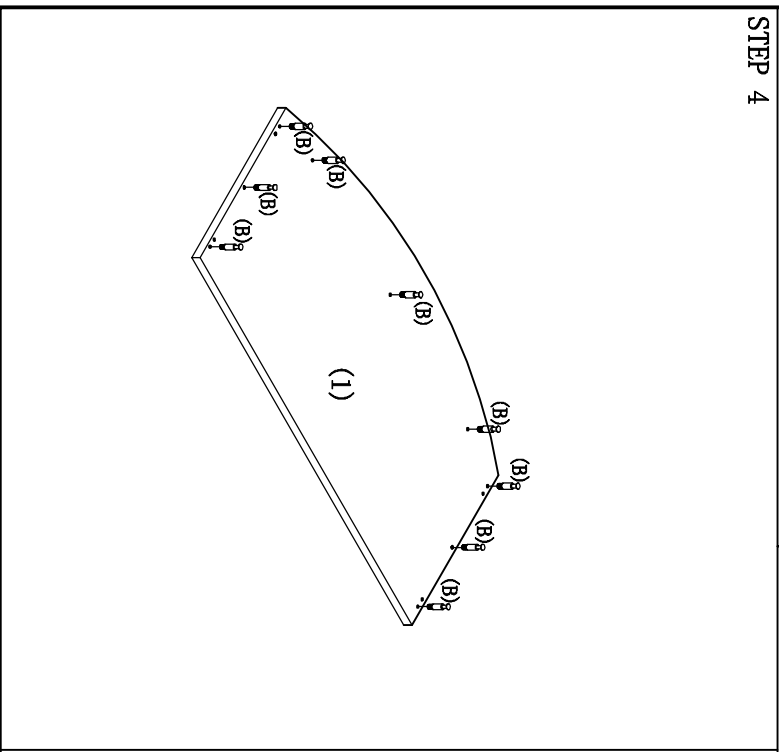

(1)	(2)	(3)	(A)	(B)	(C)	(p)	(N)	(q)
1PCS	2PCS	1PCS	8PCS+1	13PCS+1	13PCS+1	7PCS+1	6PCS+1	4PCS+1

STEP 1

STEP 2

STEP 3

STEP 4

STEP 5

NAME : DEST SHELL
 TYPE : M-DK3672-MC
 SPECIFICATION : 72 "W*36 " / 42 "D*29 "H
AVA
 FURNITURE GROUP