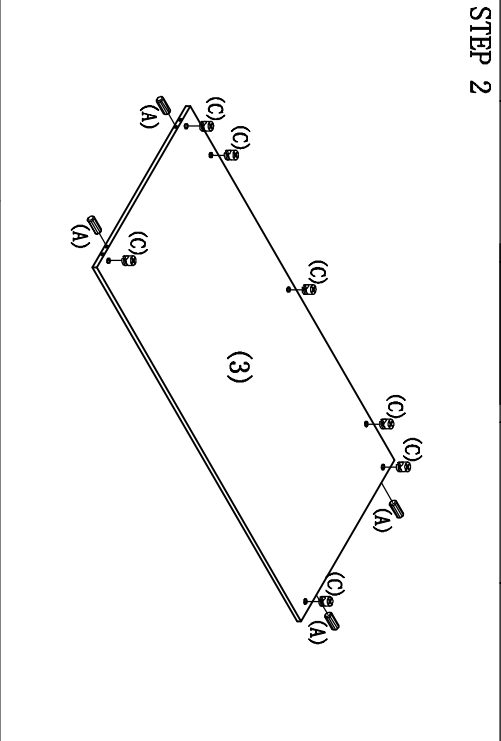

(1)	(2)	(3)	(A)	(B)	(C)	(p)	(N)	(q)
1PCS	2PCS	1PCS	8PCS+1	13PCS+1	13PCS+1	7PCS+1	6PCS+1	4PCS+1

STEP 1

STEP 2

STEP 3

STEP 4

STEP 5

NAME : DEST SHELL
 TYPE : M-DK3672-MC
 SPECIFICATION : 72 "W*36 " / 42 "D*29 "H
AVA
 FURNITURE GROUP