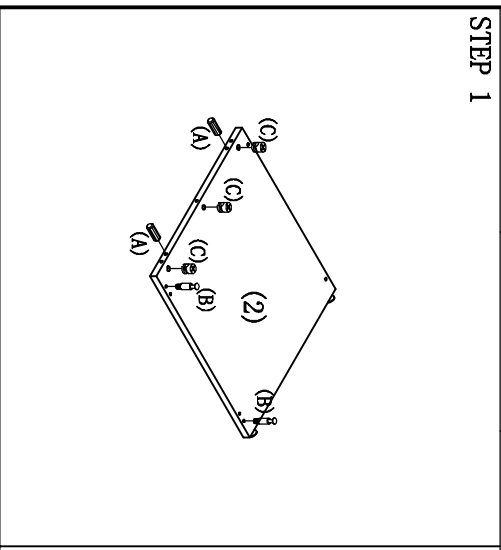

(1)	(2)	(3)	(A)	(B)	(C)	(p)	(N)	(q)
1PCS	2PCS	1PCS	8PCS+1	13PCS+1	13PCS+1	7PCS+1	6PCS+1	4PCS+1

STEP 1

STEP 2

STEP 3

STEP 4

STEP 5

NAME : DEST SHELL
 TYPE : M-DK3672-MC
 SPECIFICATION : 72 "W*36 " / 42 "D*29 "H
AVA
 FURNITURE GROUP