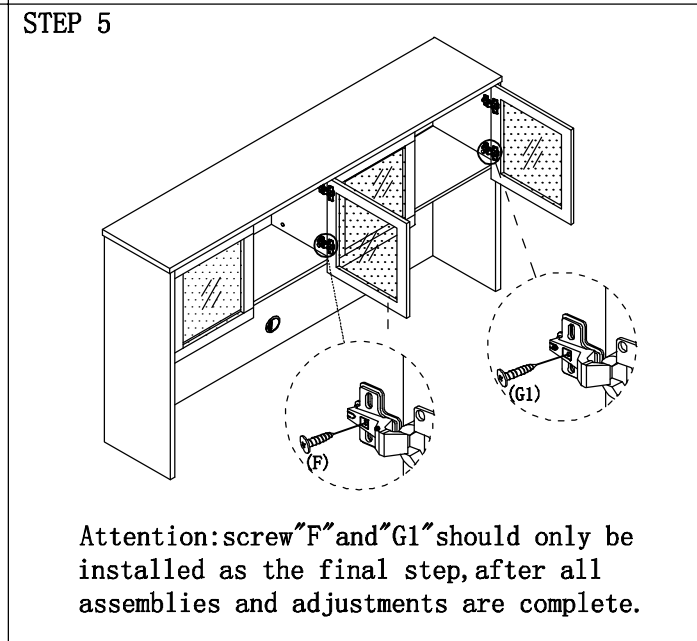

(1)	(2)	(3)	(4)	(5)	(6)	(A)	(B)	(C)	(E) 4*16mm	(F) 4*20mm	(G) 4*25mm	(G1) 4*25mm	(N)	(p)
2PCS	1PCS	1PCS	1PCS	4PCS	1PCS	12PCS+1	12PCS+1	12PCS+1	8PCS+1	4PCS+1	4PCS+1	4PCS+1	4PCS+1	8PCS+1

NAME: HUTCH
 TYPE: M-HUG3970
 SPECIFICATION: 70 "W*14"D*39"H