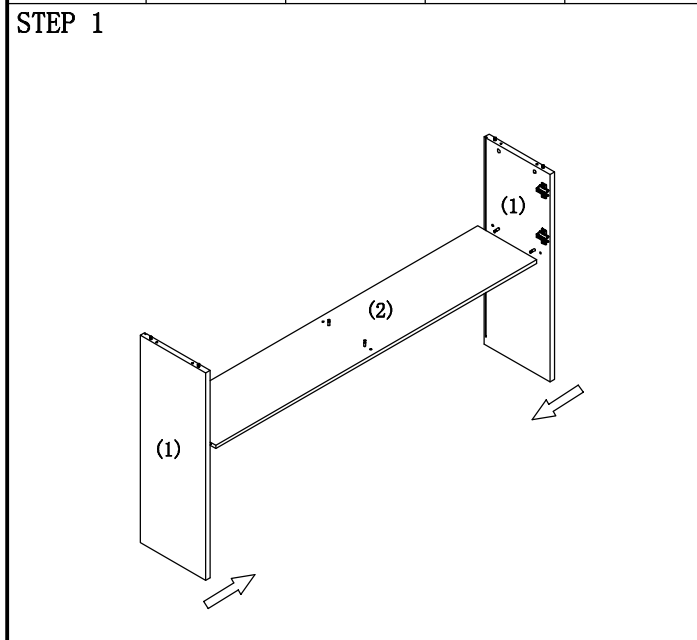

(1)	(2)	(3)	(4)	(5)	(6)	(A)	(B)	(C)	(E) 4*16mm	(F) 4*20mm	(G) 4*25mm	(G1) 4*25mm	(N)	(p)
2PCS	1PCS	1PCS	1PCS	4PCS	1PCS	12PCS+1	12PCS+1	12PCS+1	8PCS+1	4PCS+1	4PCS+1	4PCS+1	4PCS+1	8PCS+1

NAME: HUTCH
 TYPE: M-HUG3970
 SPECIFICATION: 70 "W*14"D*39"H