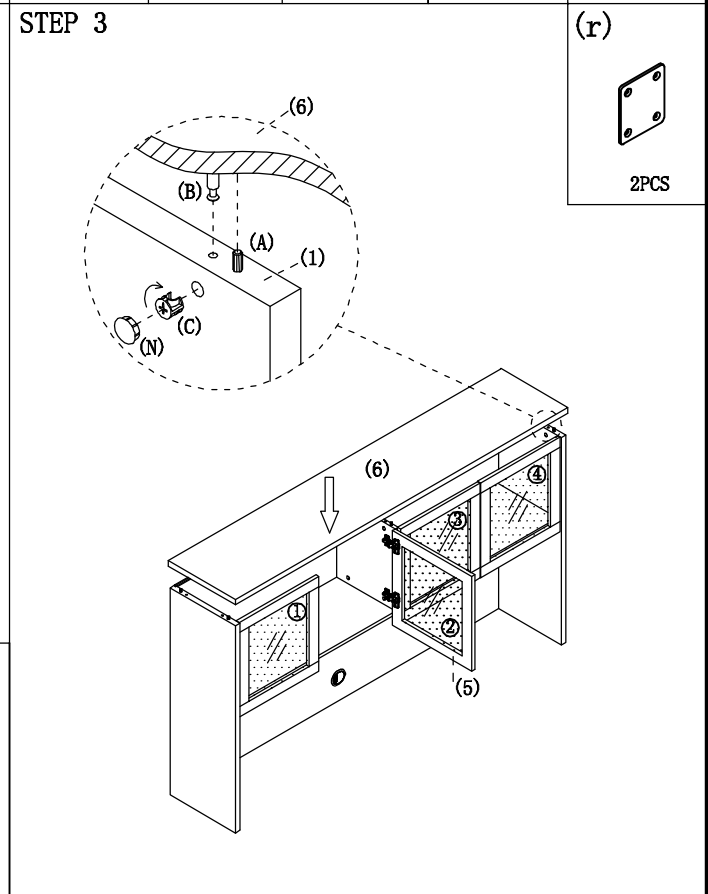

(1)	(2)	(3)	(4)	(5)	(6)	(A)	(B)	(C)	(E) 4*16mm	(F) 4*20mm	(G) 4*25mm	(G1) 4*25mm	(N)	(p)
2PCS	1PCS	1PCS	1PCS	4PCS	1PCS	12PCS+1	12PCS+1	12PCS+1	8PCS+1	4PCS+1	4PCS+1	4PCS+1	4PCS+1	8PCS+1

NAME: HUTCH
 TYPE: M-HUG3970
 SPECIFICATION: 70 "W*14"D*39"H