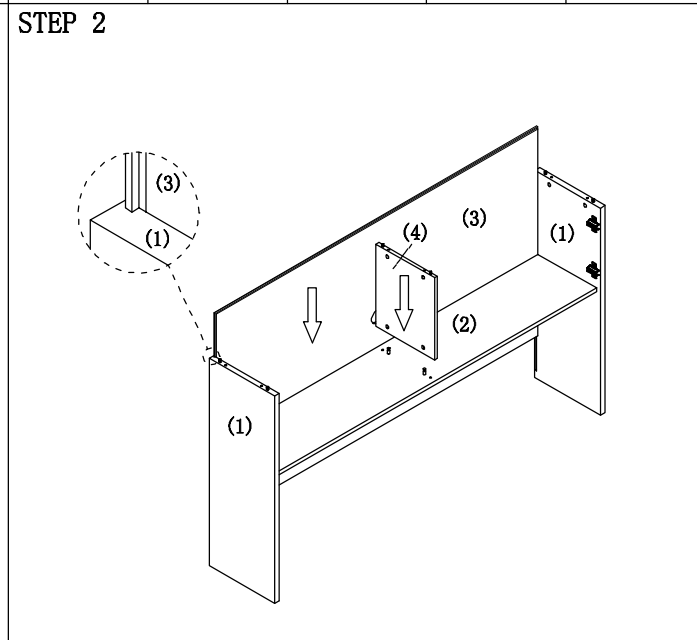

(1)	(2)	(3)	(4)	(5)	(6)	(A)	(B)	(C)	(E) 4*16mm	(F) 4*20mm	(G) 4*25mm	(G1) 4*25mm	(N)	(p)
2PCS	1PCS	1PCS	1PCS	4PCS	1PCS	12PCS+1	12PCS+1	12PCS+1	8PCS+1	4PCS+1	4PCS+1	4PCS+1	4PCS+1	8PCS+1

NAME: HUTCH
 TYPE: M-HUG3970
 SPECIFICATION: 70 "W*14"D*39"H