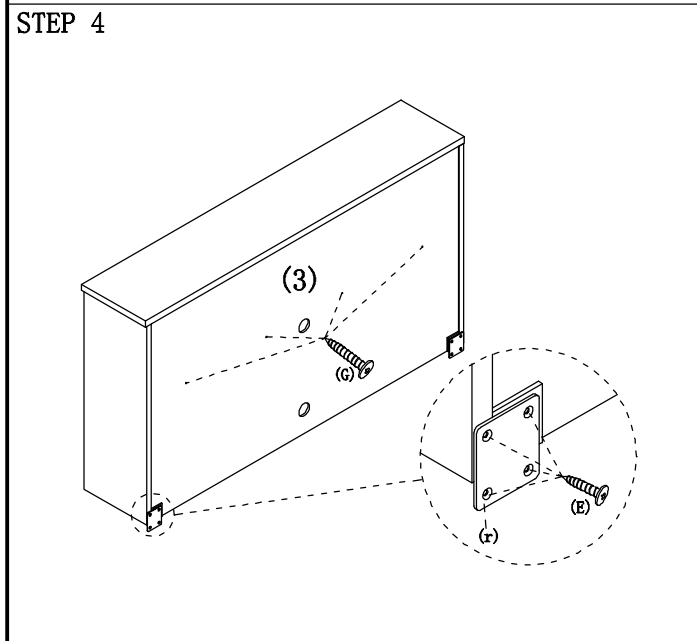

(1)	(2)	(3)	(4)	(5)	(6)	(A)	(B)	(C)	(E) 4*16mm	(F) 4*20mm	(G) 4*25mm	(G1) 4*25mm	(N)	(p)
2PCS	1PCS	1PCS	1PCS	4PCS	1PCS	12PCS+1	12PCS+1	12PCS+1	8PCS+1	4PCS+1	4PCS+1	4PCS+1	4PCS+1	8PCS+1

NAME: HUTCH
 TYPE: M-HUG3970
 SPECIFICATION: 70 "W*14"D*39"H