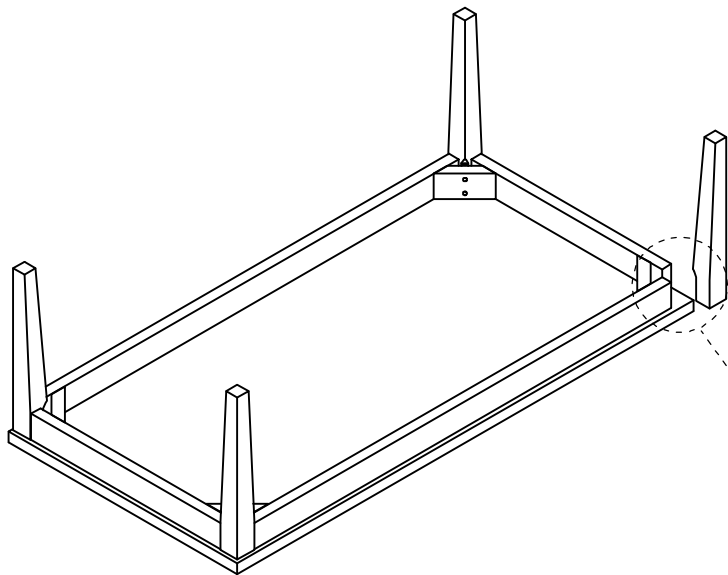

STEP 2

STEP 1

NAME: OCCASIONAL TABLE  
 TYPE: M-OT2448  
 SPECIFICATION: 48"W\*24"D\*16"H