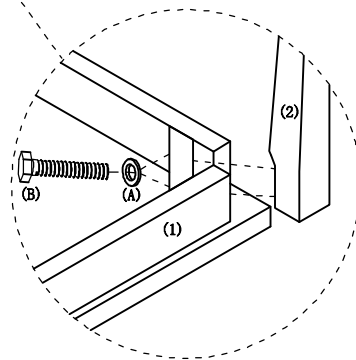

STEP 2

STEP 1

NAME: OCCASIONAL TABLE  
 TYPE: M-OT2448  
 SPECIFICATION: 48"W\*24"D\*16"H