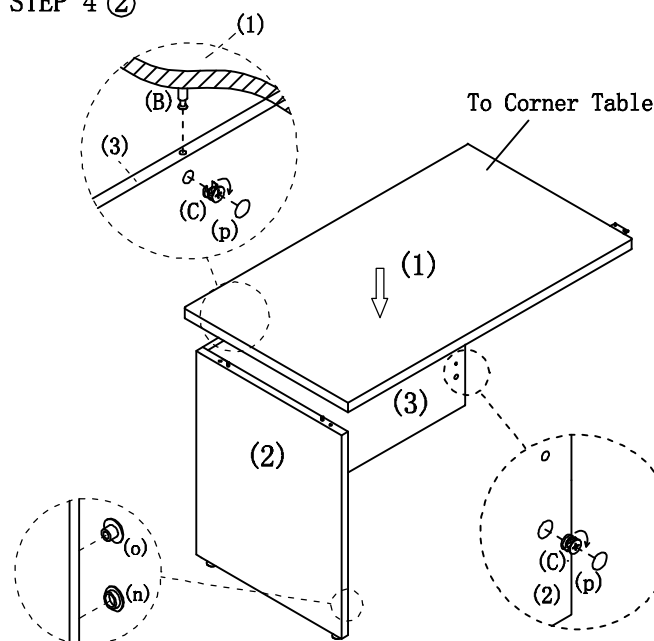

(1)	(2)	(3)	(M)	(O)	(A)	(B)	(C)	(p)	(N)	(n)	(o)	(H) 4*12mm
1PCS	2PCS	1PCS	2PCS	2PCS	6PCS+1	9PCS+1	9PCS+1	7PCS+1	2PCS+1	2PCS+1	2PCS+1	4PCS+1

STEP 1

STEP 2

STEP 3

(F) 4*20mm
12PCS+1

STEP 4 ①

STEP 4 ②

NAME: RETURN
 TYPE: M-RT2448-MC
 SPECIFICATION: 48"W*24"D*29"H