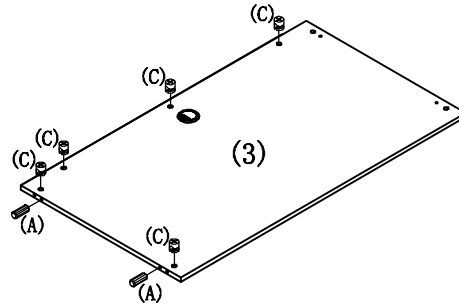

(1)	(2)	(3)	(M)	(O)	(A)	(B)	(C)	(p)	(N)	(n)	(o)	(H) 4*12mm
1PCS	2PCS	1PCS	2PCS	2PCS	6PCS+1	9PCS+1	9PCS+1	7PCS+1	2PCS+1	2PCS+1	2PCS+1	4PCS+1

STEP 1

STEP 2

STEP 3

(F) 4*20mm
12PCS+1

STEP 4 ①

STEP 4 ②

NAME: RETURN
 TYPE: M-RT2448-MC
 SPECIFICATION: 48"W*24"D*29"H