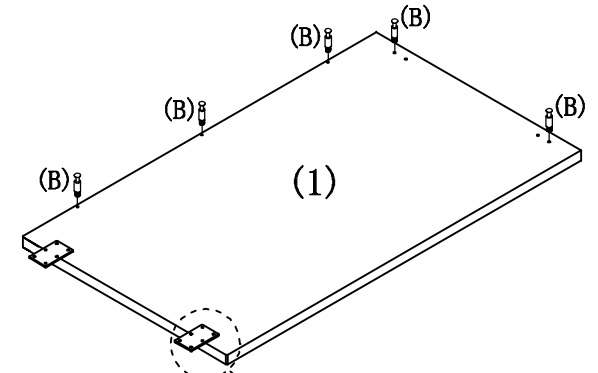

(1)	(2)	(3)	(M)	(O)	(A)	(B)	(C)	(p)	(N)	(n)	(o)	(H) 4*12mm
1PCS	2PCS	1PCS	2PCS	2PCS	6PCS+1	9PCS+1	9PCS+1	7PCS+1	2PCS+1	2PCS+1	2PCS+1	4PCS+1

STEP 1

STEP 2

STEP 3

(F) 4*20mm
12PCS+1

STEP 4 ①

STEP 4 ②

NAME: RETURN
 TYPE: M-RT2448-MC
 SPECIFICATION: 48"W*24"D*29"H