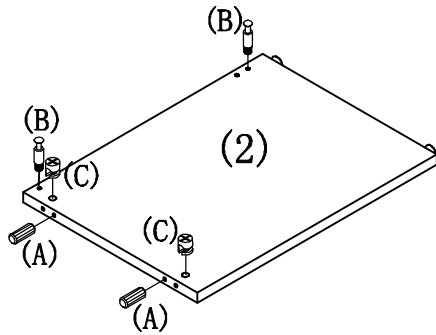

(1)	(2)	(3)	(M)	(O)	(A)	(B)	(C)	(p)	(N)	(n)	(o)	(H) 4*12mm
1PCS	2PCS	1PCS	2PCS	2PCS	6PCS+1	9PCS+1	9PCS+1	7PCS+1	2PCS+1	2PCS+1	2PCS+1	4PCS+1

STEP 1

STEP 2

STEP 3

(F) 4*20mm
12PCS+1

STEP 4 ①

STEP 4 ②

NAME: RETURN
 TYPE: M-RT2448-MC
 SPECIFICATION: 48"W*24"D*29"H