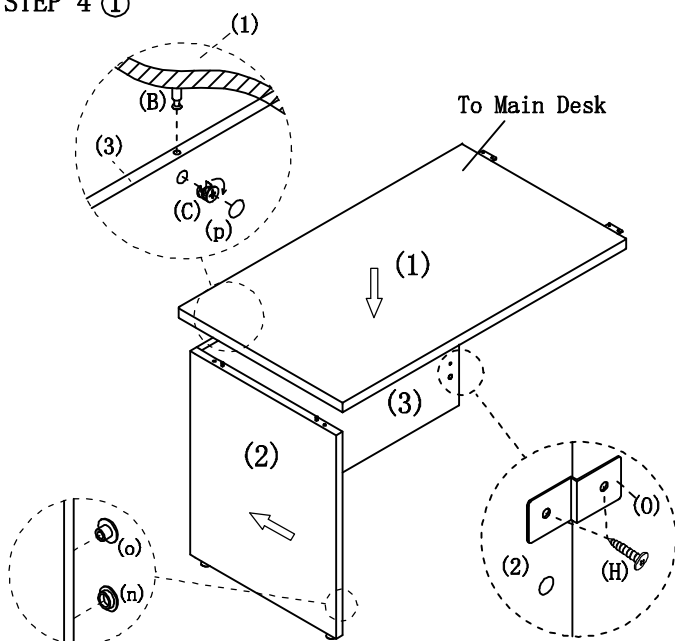

(1)	(2)	(3)	(M)	(O)	(A)	(B)	(C)	(p)	(N)	(n)	(o)	(H) 4*12mm
1PCS	2PCS	1PCS	2PCS	2PCS	6PCS+1	9PCS+1	9PCS+1	7PCS+1	2PCS+1	2PCS+1	2PCS+1	4PCS+1

STEP 1

STEP 2

STEP 3

(F) 4*20mm
12PCS+1

STEP 4 ①

STEP 4 ②

NAME: RETURN
 TYPE: M-RT2448-MC
 SPECIFICATION: 48"W*24"D*29"H