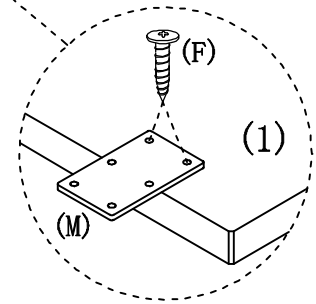

(1)	(2)	(3)	(M)	(O)	(A)	(B)	(C)	(p)	(N)	(n)	(o)	(H) 4*12mm
1PCS	2PCS	1PCS	2PCS	2PCS	6PCS+1	9PCS+1	9PCS+1	7PCS+1	2PCS+1	2PCS+1	2PCS+1	4PCS+1

STEP 1

STEP 2

STEP 3

(F) 4*20mm
12PCS+1

STEP 4 ①

STEP 4 ②

NAME: RETURN
 TYPE: M-RT2448-MC
 SPECIFICATION: 48"W*24"D*29"H