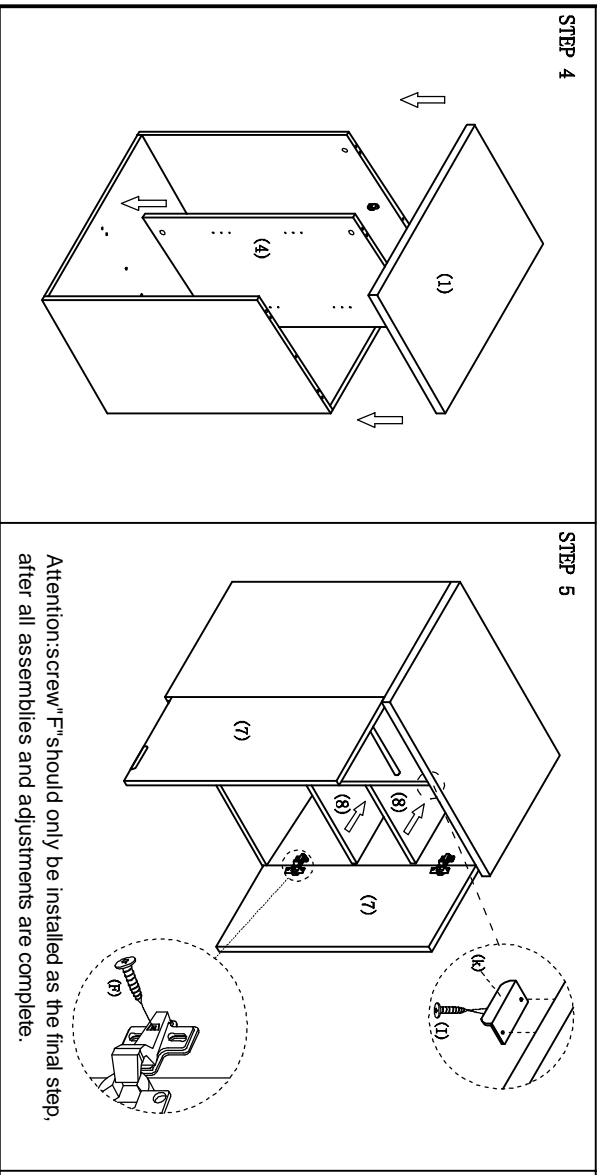

(1)	(2)	(3)	(4)	(5)	(6)	(7)	(8)	(A)	(B)	(C)	(K)	(R)	(E)
1PCS	1PCS	1PCS	1PCS	1PCS	1PCS	1PCS	2PCS	22PCS+1	20PCS+1	20PCS+1	1PCS	2PCS	4PCS+1

STEP 1	(F)	(U)	(I)	(U)	(D)	(S)	(T)
4PCS+1	4PCS+1	2PCS+1	8PCS+1	22PCS+1	2PCS	1PCS	

Attention: screw "F" should only be installed as the final step, after all assemblies and adjustments are complete.

NAME: WARDROBE
 TYPE: M-WD3424-MC
 SPECIFICATION: 34"W*24"D*39"H