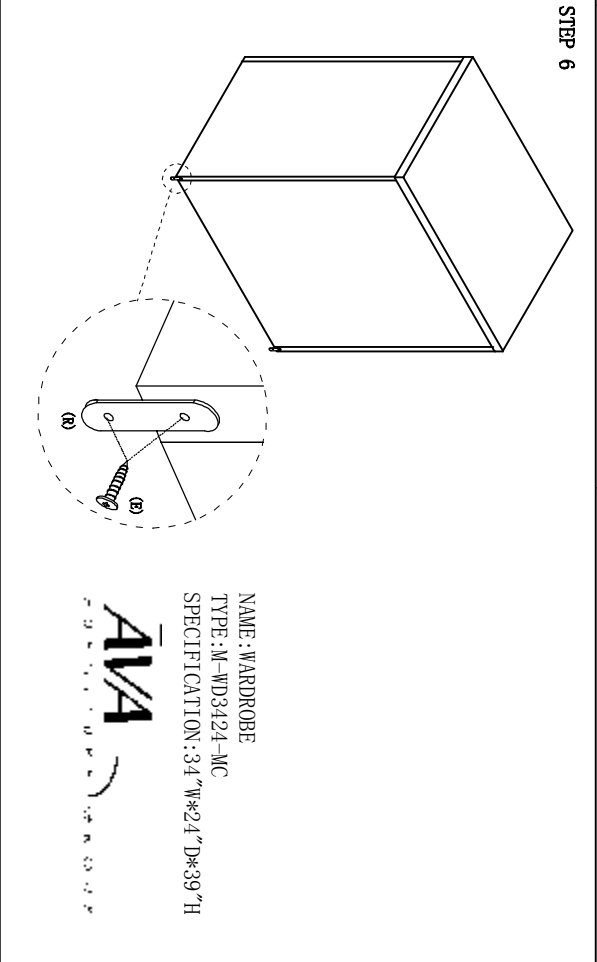

(1)	(2)	(3)	(4)	(5)	(6)	(7)	(8)	(A)	(B)	(C)	(K)	(R)	(E)
1PCS	1PCS	1PCS	1PCS	1PCS	1PCS	1PCS	2PCS	22PCS+1	20PCS+1	20PCS+1	1PCS	2PCS	4PCS+1

STEP 1	(F)	(U)	(I)	(U)	(D)	(S)	(T)
4PCS+1	4PCS+1	2PCS+1	8PCS+1	22PCS+1	2PCS	1PCS	

Attention: screw "F" should only be installed as the final step, after all assemblies and adjustments are complete.

NAME: WARDROBE
 TYPE: M-WD3424-MC
 SPECIFICATION: 34"W*24"D*39"H