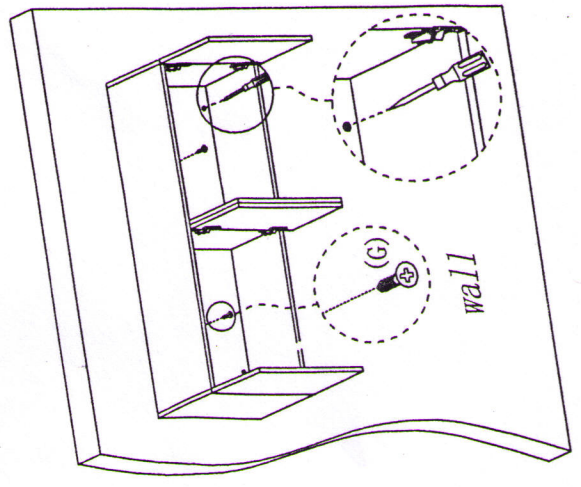

(1) 1PCS

(2) 1PCS

(v) 6PCS+1

(G) 2PCS

(A1) 2PCS

(n) 2PCS

(p) 2PCS

STEP 2

STEP 1

STEP 3

STEP 4

NAME: Wall mounted Hutch Ur
 TYPE: M-WMHU48
 SPECIFICATION: 48"W*14"D*17"