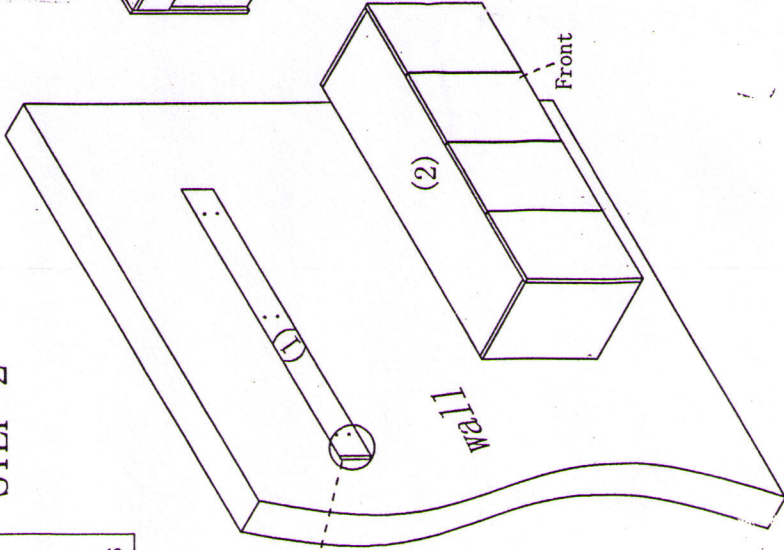

(1) 1PCS

(2) 1PCS

(v) 6PCS+1

(G) 2PCS

(A1) 2PCS

(n) 2PCS

(p) 2PCS

STEP 2

STEP 1

STEP 3

STEP 4

NAME: Wall mounted Hutch Ur
 TYPE: M-WMHU48
 SPECIFICATION: 48"W*14"D*17"