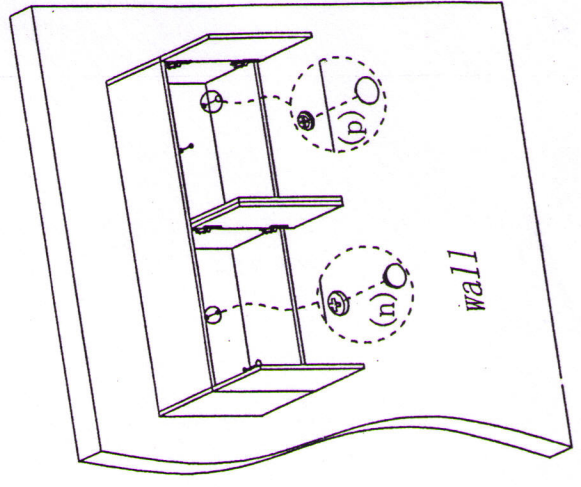

(1) 1PCS

(2) 1PCS

(v) 6PCS+1

(G) 2PCS

(A1) 2PCS

(n) 2PCS

(p) 2PCS

STEP 2

STEP 1

STEP 3

STEP 4

NAME: Wall mounted Hutch Ur
 TYPE: M-WMHU48
 SPECIFICATION: 48"W*14"D*17"