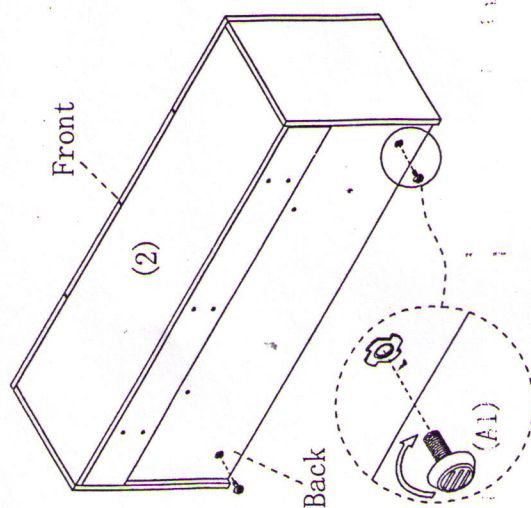

(1) 1PCS

(2) 1PCS

(v) 6PCS+1

(G) 2PCS

(A1) 2PCS

(n) 2PCS

(p) 2PCS

STEP 2

STEP 1

STEP 3

STEP 4

NAME: Wall mounted Hutch Ur
 TYPE: M-WMHU48
 SPECIFICATION: 48"W*14"D*17"