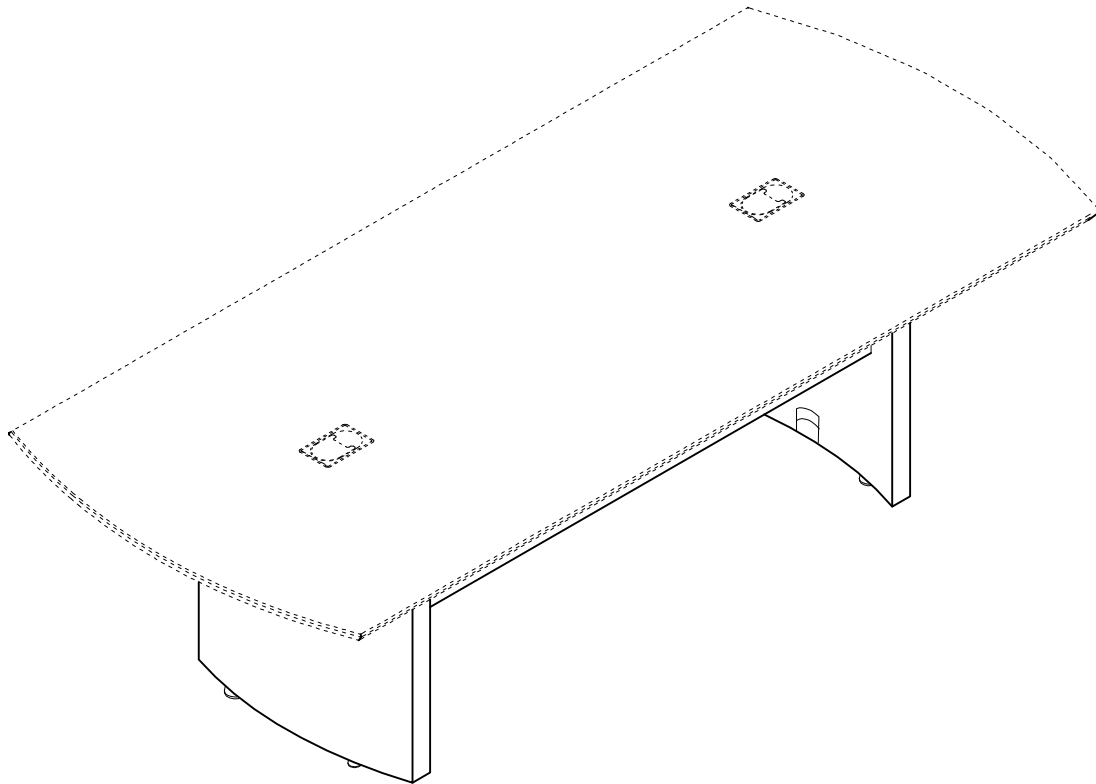

Tiffany Industries™
A MAYLINÉ GROUP COMPANY

Napoli Conf. Base, Pair

Model No. NCB96

ASSEMBLY INSTRUCTIONS

CALL 1-800-822-8037 FOR ASSISTANCE

PARTS LIST

Name	Part	Qty.	Spare Qty	Name	Part	Qty.	Spare Qty
A*	 REALS001 Cam Fastener	16		D	 REALS039 Stand-Off, 32mm	4	
B*	 REALS003 Cam Post	16		E	 REALS040 Stand-Off, 20mm	4	
C*	 REALS006** Cam Plug	4			 NCB120HB		

Items with HB are in hardware box.
 *For Individual Items, Order By Part Number.
 **Denotes Color Code

PARTS LIST

Name	Part	Qty.
F*	 NCB72** Base	2

Pre-Assembled Replacement Part List

Replacement #	Part	Qty.
REALS067*	 Leveler	4