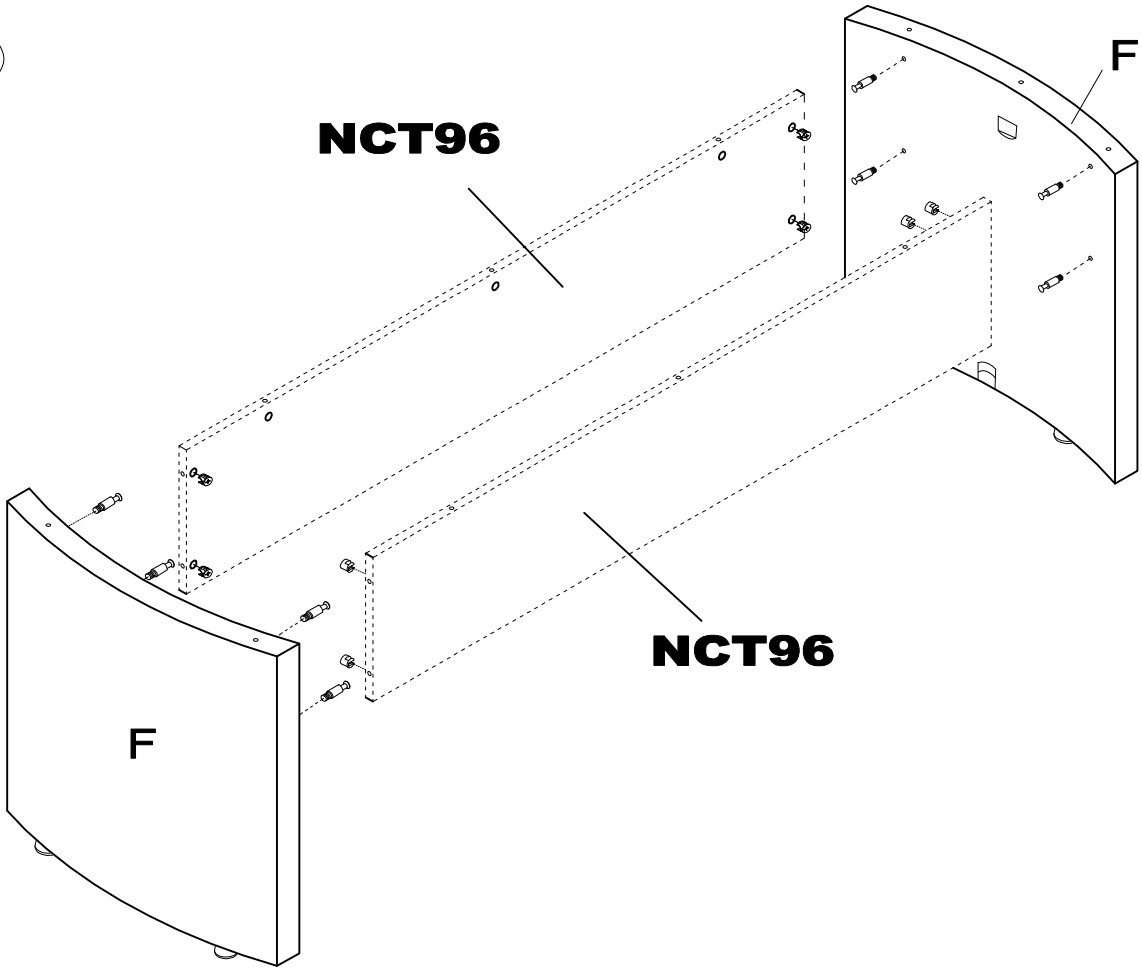

Tiffany Industries™
A MAYLINÉ GROUP COMPANY

Napoli Conf. Base, Pair

Model No. NCB96

ASSEMBLY INSTRUCTIONS

CALL 1-800-822-8037 FOR ASSISTANCE

PARTS LIST

Name	Part	Qty.	Spare Qty	Name	Part	Qty.	Spare Qty
A*	 REALS001 Cam Fastener	16		D	 REALS039 Stand-Off, 32mm	4	
B*	 REALS003 Cam Post	16		E	 REALS040 Stand-Off, 20mm	4	
C*	 REALS006** Cam Plug	4			 NCB120HB		

Items with HB are in hardware box.
 *For Individual Items, Order By Part Number.
 **Denotes Color Code

PARTS LIST

Name	Part	Qty.
F*	 NCB72** Base	2

Pre-Assembled Replacement Part List

Replacement #	Part	Qty.
REALS067*	 Leveler	4

*For Individual Items, Order By Part Number.

**Denotes Color Code

1

2

3

3

4