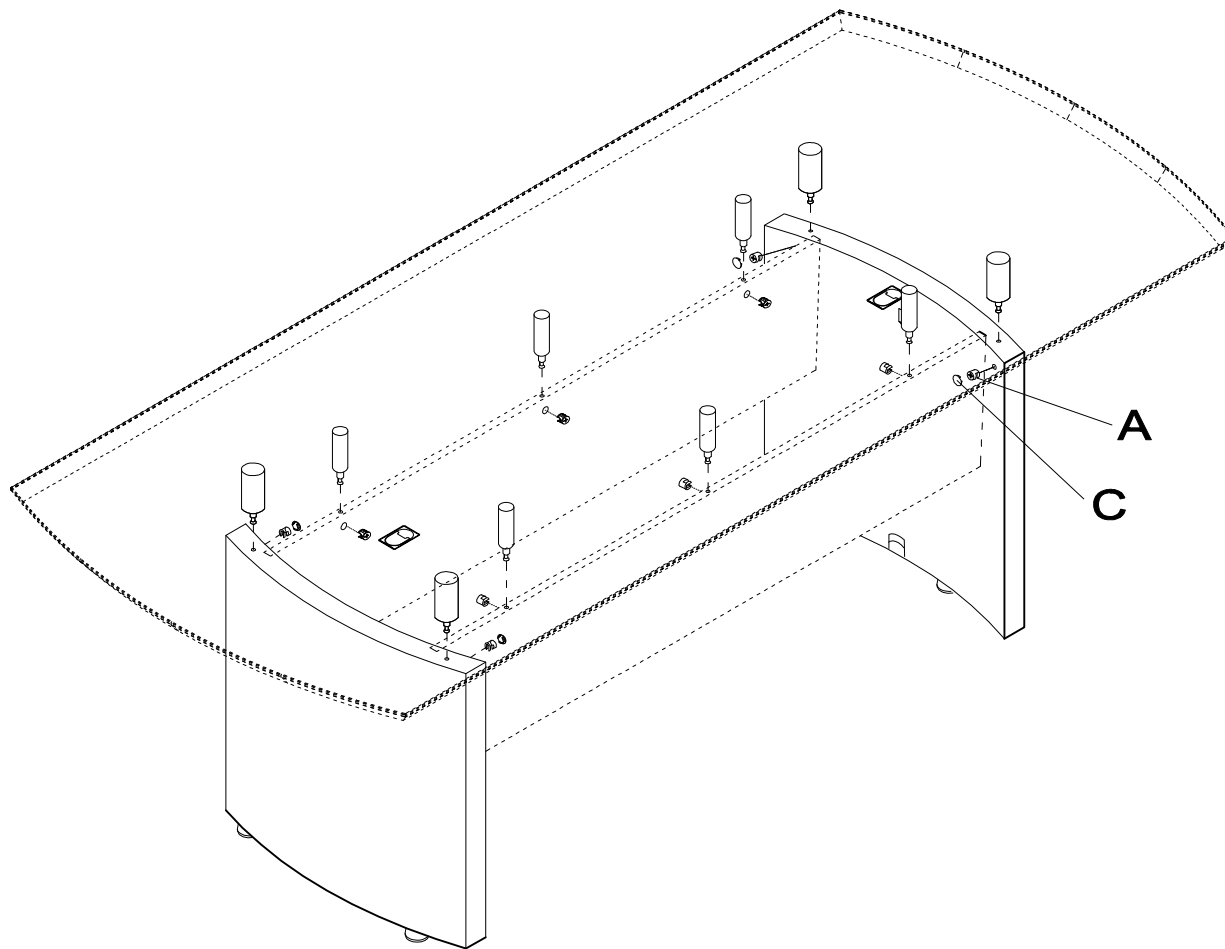

Items with HB are in hardware box.
 *For Individual Items, Order By Part Number.
 **Denotes Color Code

PARTS LIST

Name	Part	Qty.
F*	 NCB72** Base	2

Pre-Assembled Replacement Part List

Replacement #	Part	Qty.
REALS067*	 Leveler	4

*For Individual Items, Order By Part Number.

**Denotes Color Code

1

2

3

3

4