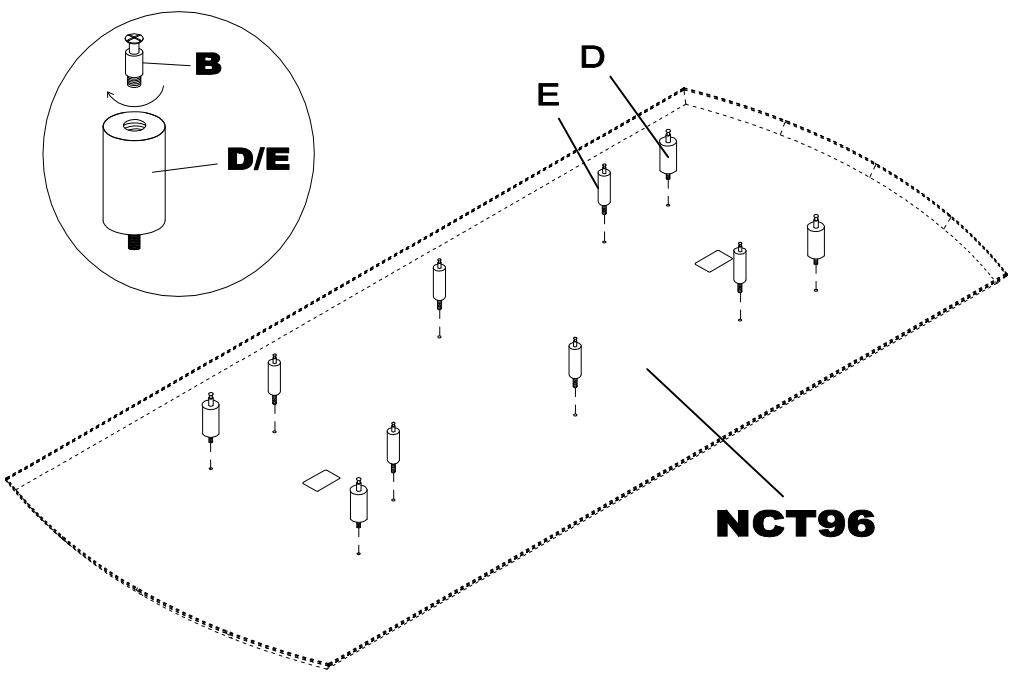

Tiffany Industries™
A MAYLINÉ GROUP COMPANY

Napoli Conf. Base, Pair

Model No. NCB96

ASSEMBLY INSTRUCTIONS

CALL 1-800-822-8037 FOR ASSISTANCE

PARTS LIST

Name	Part	Qty.	Spare Qty	Name	Part	Qty.	Spare Qty
A*	 REALS001 Cam Fastener	16		D	 REALS039 Stand-Off, 32mm	4	
B*	 REALS003 Cam Post	16		E	 REALS040 Stand-Off, 20mm	4	
C*	 REALS006** Cam Plug	4			 NCB120HB		

Items with HB are in hardware box.
 *For Individual Items, Order By Part Number.
 **Denotes Color Code

PARTS LIST

Name	Part	Qty.
F*	 NCB72** Base	2

Pre-Assembled Replacement Part List

Replacement #	Part	Qty.
REALS067*	 Leveler	4

*For Individual Items, Order By Part Number.

**Denotes Color Code

1

2

3

3

4