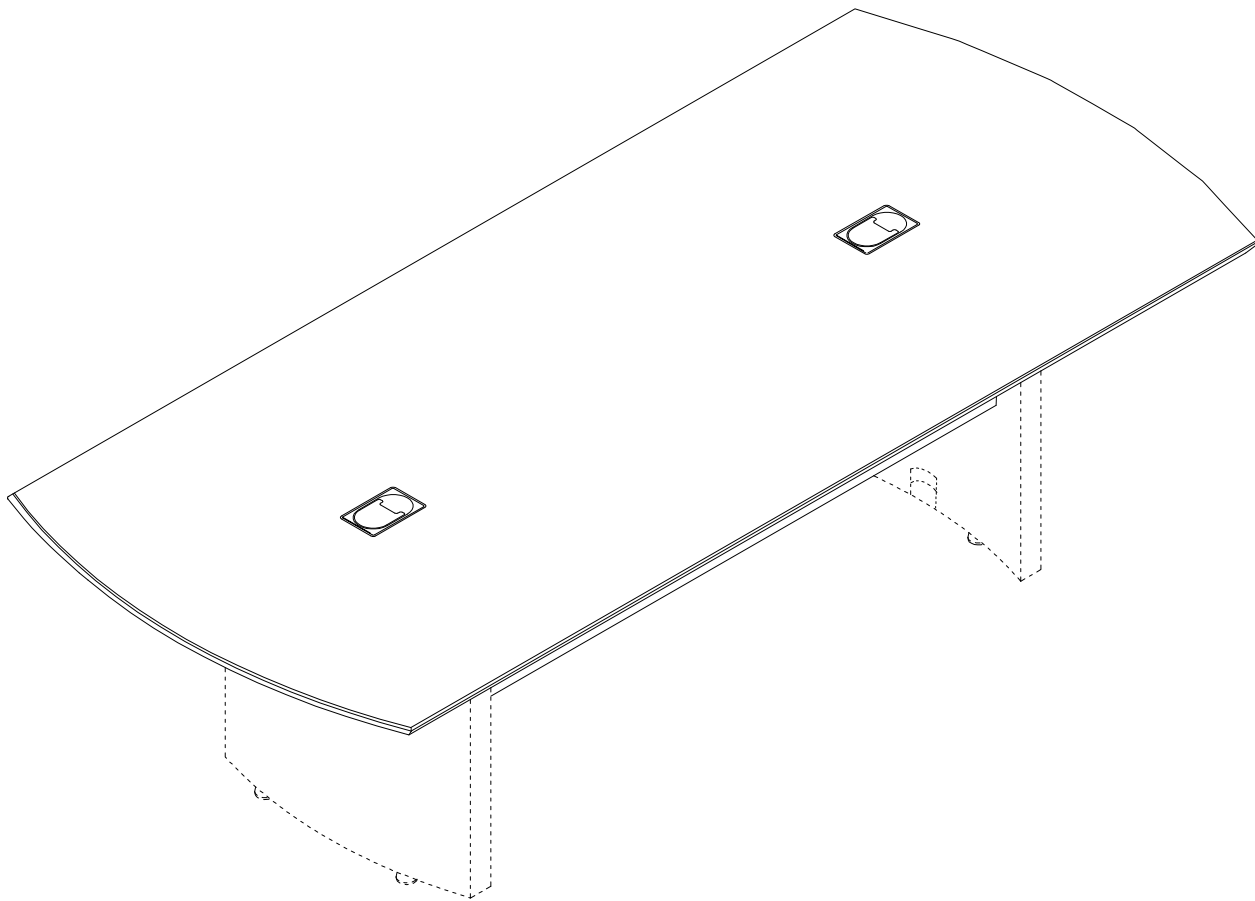

Tiffany Industries™
A MAYLINÉ GROUP COMPANY

Napoli Conf. Top/Mdsty Pnl, 96"x42"

Model No. NCT96

ASSEMBLY INSTRUCTIONS

CALL 1-800-822-8037 FOR ASSISTANCE

PARTS LIST

Name	Part	Qty.
A*	 NCT96** Top	1

Name	Part	Qty.
B*	 NCT96B** Modesty Panel	2

*For Individual Items, Order By Part Number.

**Denotes Color Code

1

2