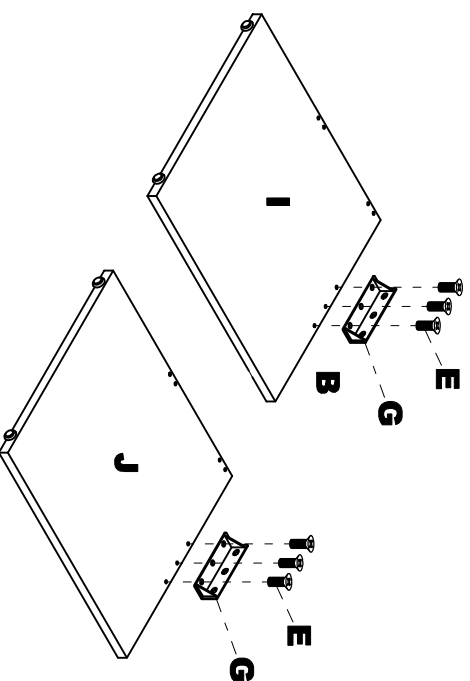

PARTS LIST

Name	Part	Qty.	Name	Part	Qty.
H	 SKGNZ72H** Top	1	J	 SKGNZ72J** End Panel-Right	1
I	 SKGNZ72I** End Panel-Left	1	K	 SKGNZ72K** Modesty Panel	1

**Denotes Color Code

Pre-Assembled Replacement Part List

Replacement #	Part	Qty.
REALS067	 Leveler	4
REALS303	 Grommet	1

IMPORTANT!
Review **ALL** instructions before beginning assembly. These instructions are provided to avoid problems that may occur from improper assembly or installation. Mayline and/or its distributor are not responsible for failure resulting from improper assembly or installation of this product. Moreover, all warranties are void for failure to follow these assembly instructions.

1

2

3