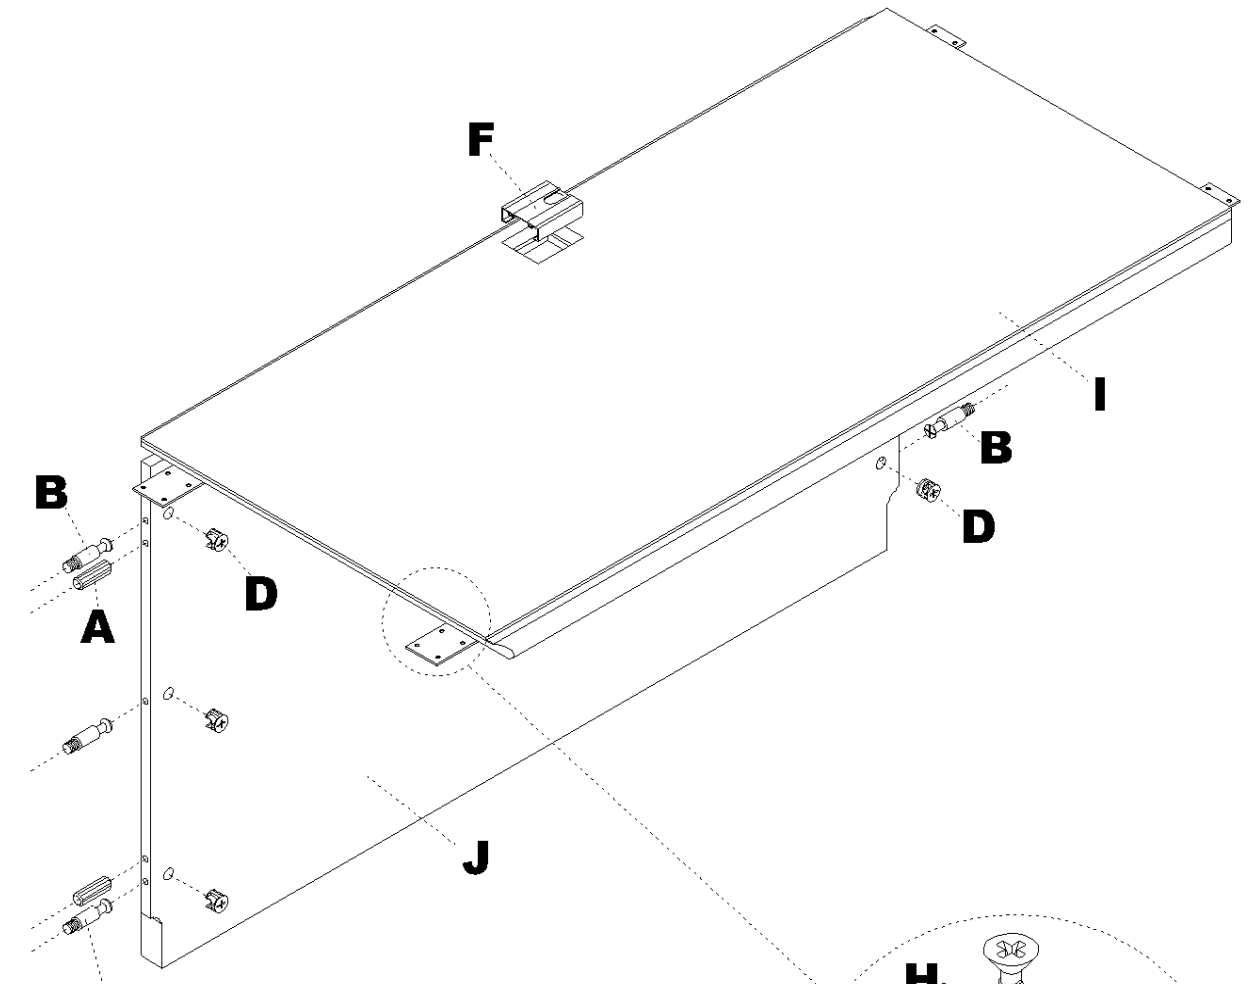

Tiffany Industries™
A MAYLINE GROUP COMPANY

Model No.TBDG

Bridge Top and Modesty Panel

ASSEMBLY INSTRUCTIONS

CALL 1-800-822-8037 FOR ASSISTANCE

PARTS LIST

Name	Part	Qty.	Spare Qty	Name	Part	Qty.	Spare Qty
A	 S004	4	1	F	 S020	1	
B	 S003	6	1	G	 S007	4	
C	 S101	4	1	H	$\text{Ø}4*16$  S005	24	2
D	 S001	10	1	I	 S006	1	
E	 S102	10	1	J	 S008	1	

1

2

3

Attach Desk Leg

Attach Desk Top or Credenza Top