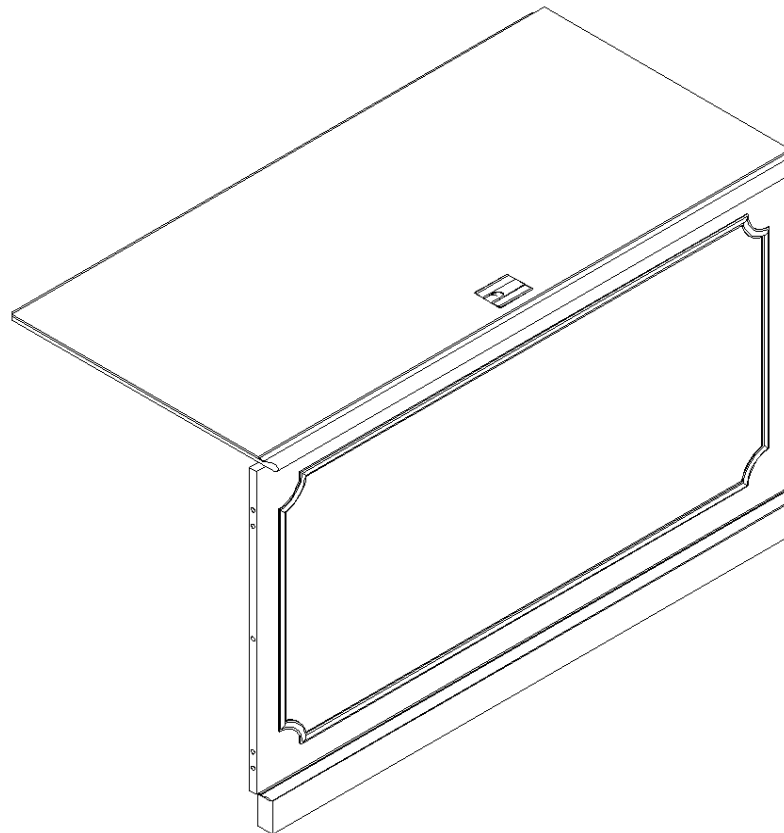

Tiffany Industries™
A MAYLINE GROUP COMPANY

Model No.TBDG

Bridge Top and Modesty Panel

ASSEMBLY INSTRUCTIONS

CALL 1-800-822-8037 FOR ASSISTANCE

PARTS LIST

Name	Part	Qty.	Spare Qty	Name	Part	Qty.	Spare Qty
A	 S004	4	1	F	 S020	1	
B	 S003	6	1	G	 S007	4	
C	 S101	4	1	H	$\text{Ø}4*16$  S005	24	2
D	 S001	10	1	I	 S006	1	
E	 S102	10	1	J	 S008	1	

1

2

3

Attach Desk Leg

Attach Desk Top or Credenza Top