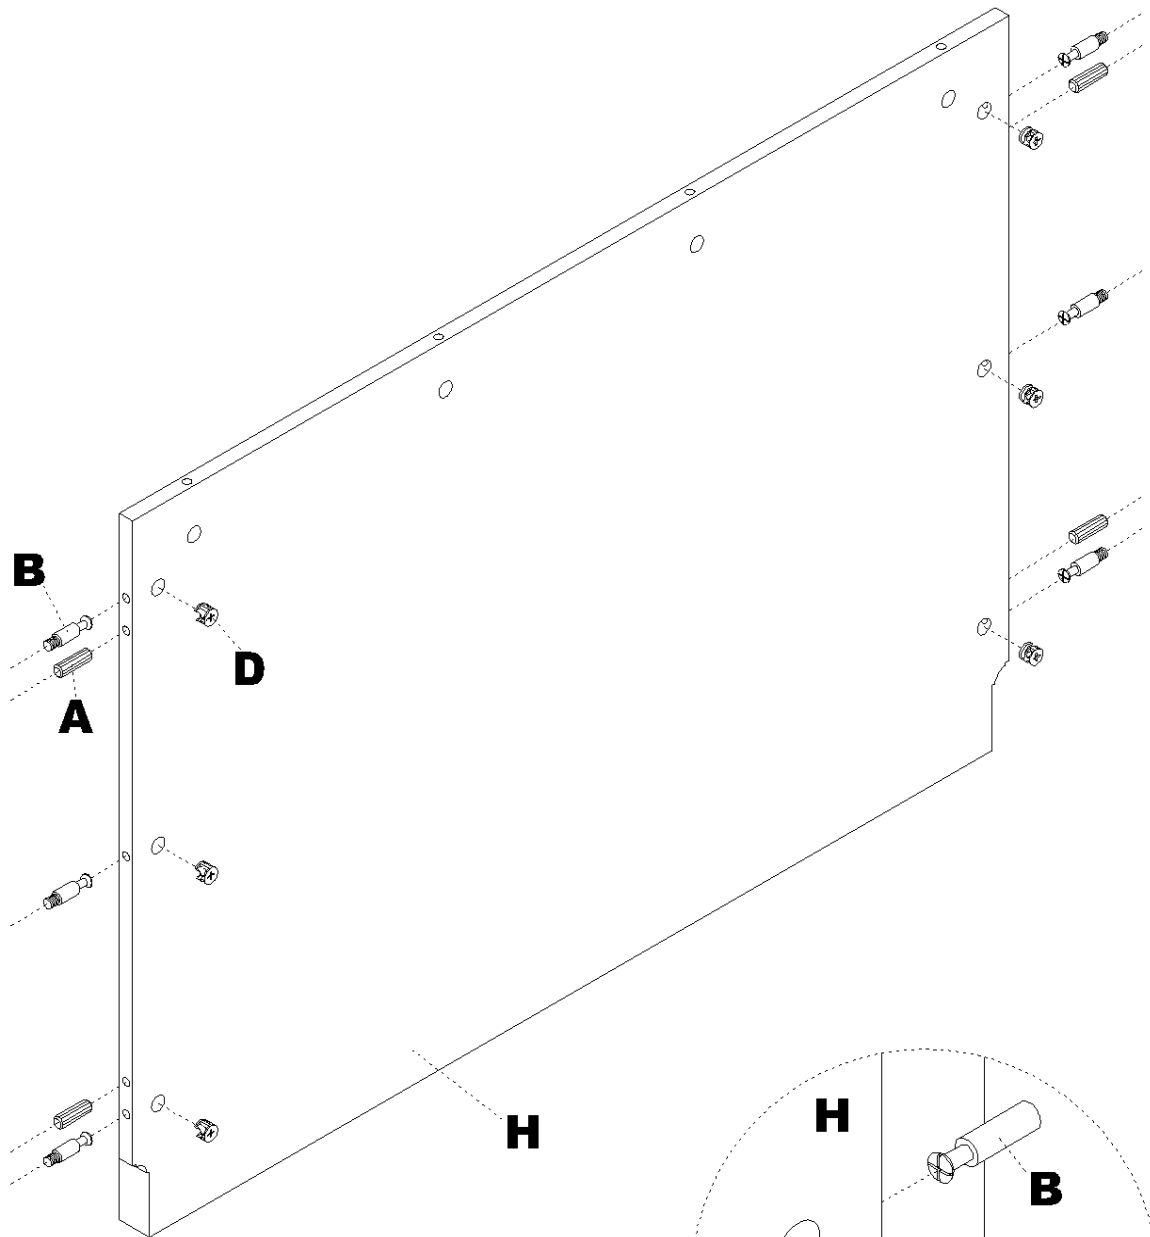

Tiffany Industries™
A MAYLINE GROUP COMPANY

Model No.TCT72/TCT66

Credenza Top and Modesty Panel

ASSEMBLY INSTRUCTIONS

CALL 1-800-822-8037 FOR ASSISTANCE

PARTS LIST

Name	Part	Qty.	Spare Qty	Name	Part	Qty.
A	 S004	16	1	F	 S020	1
B	 S003	6	1	G	 	1
C	 S101	14	1	H	 	1
D	 S001	20	2			
E	 S102	10	1			

1

Credenza Leg or Pedestal

2

Attach Credenza Leg And Credenza Pedestal

or

Attach Credenza Pedestal

3