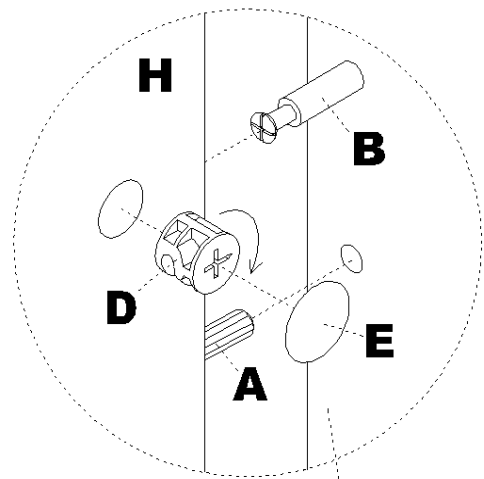

1

Credenza Leg or Pedestal