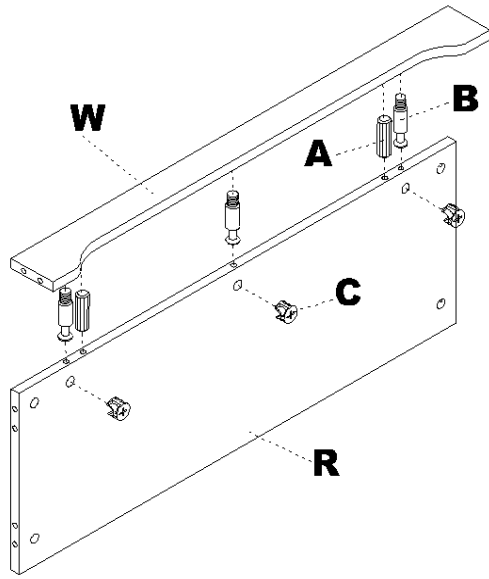

Tiffany Industries™
A MAYLINE GROUP COMPANY

Model No. THG72/THG66

Hutch with half height glass doors

ASSEMBLY INSTRUCTIONS

CALL 1-800-822-8037 FOR ASSISTANCE

PARTS LIST

Name	Part	Qty.	Spare Qty	Name	Part	Qty.	Spare Qty
A	 S004	28	2	G	 S105	2	
B	 S003	30	2	H	 S106	4	
C	 S001	30	2	I	 S107	4	
D	 S104	4		J	 S111	2	
E	 S102	30	2	K	 S121	48	4
F	 S009	12	1	L	 S044	7	1

PARTS LIST

Name	Part	Qty.
M		1
N		1
O		1
P		1
Q		1
R		1
S		2

Name	Part	Qty.
T		1
U		2
V		1
W		1
X		1
Y		1
Z		1

1

2

3

4

5