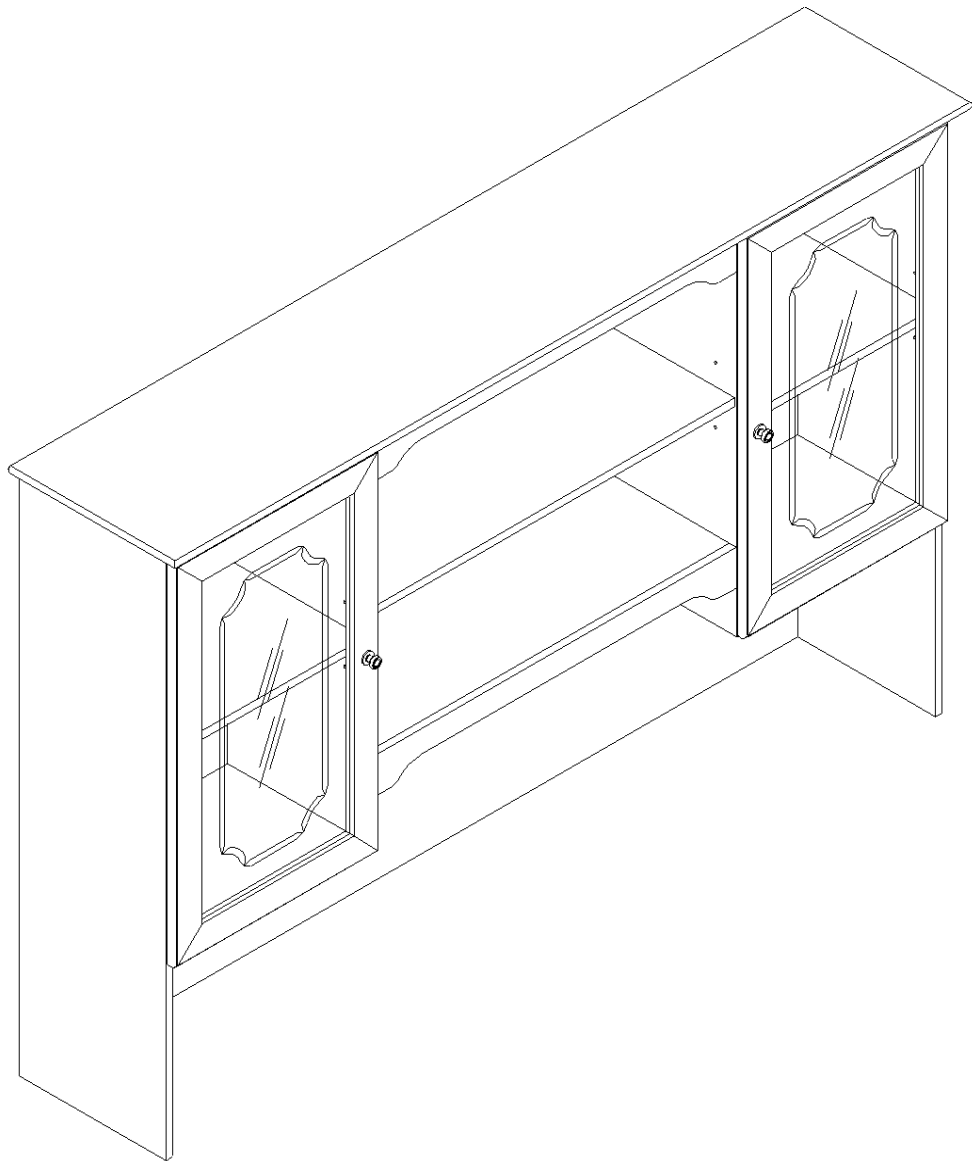

Tiffany Industries™
A MAYLINE GROUP COMPANY

Model No. THG72/THG66

Hutch with half height glass doors

ASSEMBLY INSTRUCTIONS

CALL 1-800-822-8037 FOR ASSISTANCE

PARTS LIST

Name	Part	Qty.	Spare Qty	Name	Part	Qty.	Spare Qty
A	 S004	28	2	G	 S105	2	
B	 S003	30	2	H	 S106	4	
C	 S001	30	2	I	 S107	4	
D	 S104	4		J	 S111	2	
E	 S102	30	2	K	 S121	48	4
F	 S009	12	1	L	 S044	7	1

PARTS LIST

Name	Part	Qty.
M		1
N		1
O		1
P		1
Q		1
R		1
S		2

Name	Part	Qty.
T		1
U		2
V		1
W		1
X		1
Y		1
Z		1

1

2

3

4

5