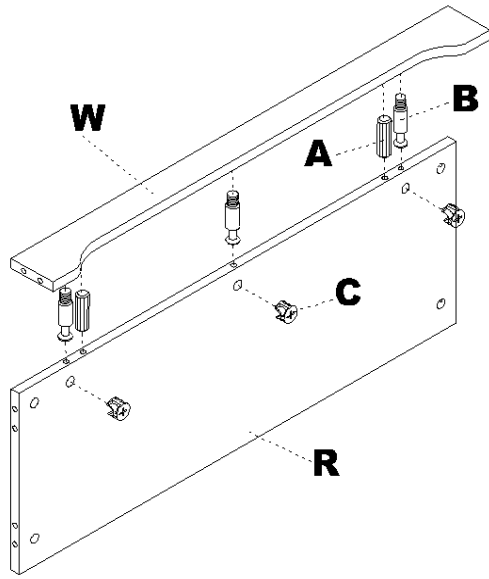

Tiffany Industries™
A MAYLINE GROUP COMPANY

Model No. THW72/THW66

Hutch with half height wood doors

ASSEMBLY INSTRUCTIONS

CALL 1-800-822-8037 FOR ASSISTANCE

PARTS LIST

Name	Part	Qty.	Spare Qty	Name	Part	Qty.	Spare Qty
A	 S004	28	2	G	 S105	2	
B	 S003	30	2	H	 S106	4	
C	 S001	30	2	I	 S107	4	
D	 S104	4		J	 S111	2	
E	 S102	30	2	K	 S121	48	4
F	 S009	12	1	L	 S044	7	1

PARTS LIST

Name	Part	Qty.
M		1
N		1
O		1
P		1
Q		1
R		1
S		2

Name	Part	Qty.
T		1
U		2
V		1
W		1
X		1
Y		1
Z		1

1

2

3

4

5