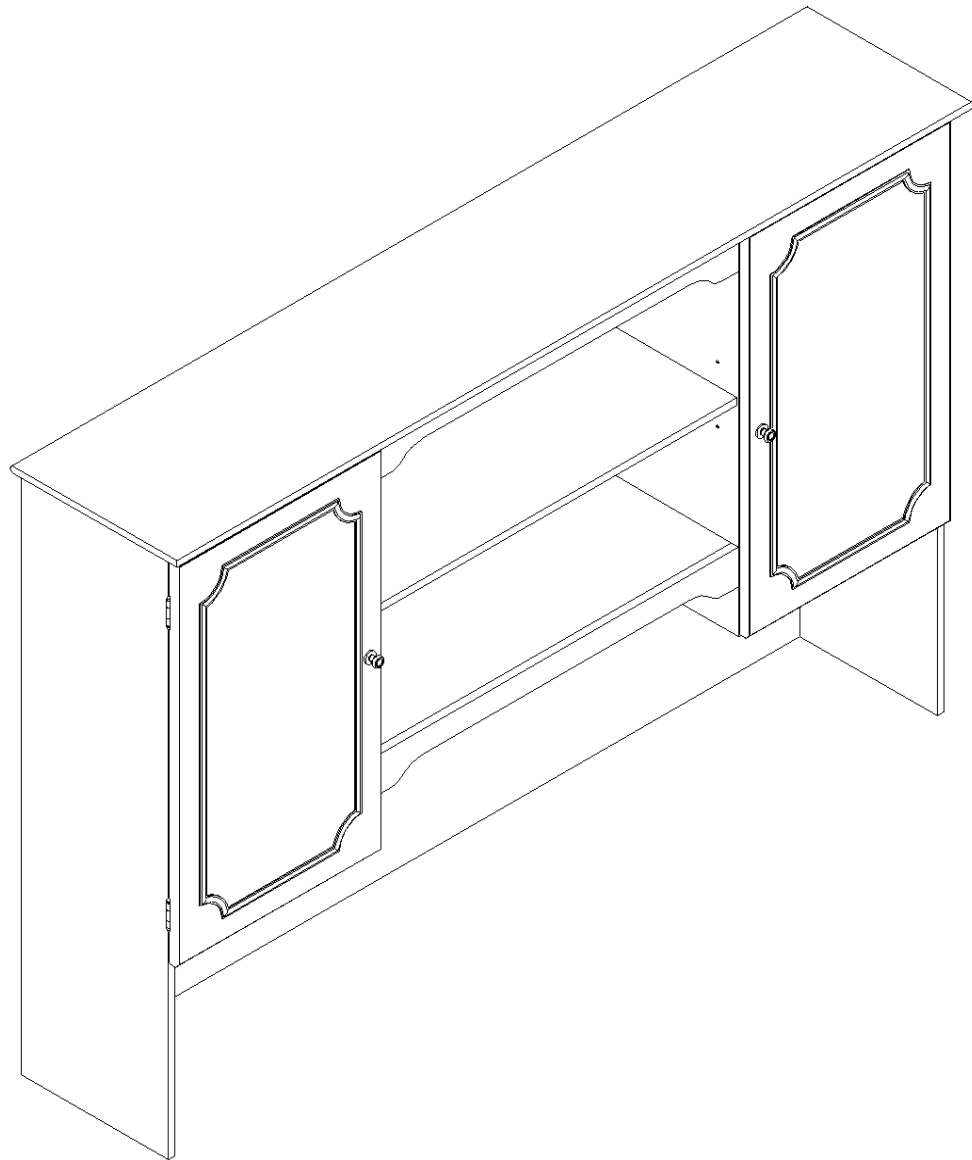

Tiffany Industries™
A MAYLINE GROUP COMPANY

Model No. THW72/THW66

Hutch with half height wood doors

ASSEMBLY INSTRUCTIONS

CALL 1-800-822-8037 FOR ASSISTANCE

PARTS LIST

Name	Part	Qty.	Spare Qty	Name	Part	Qty.	Spare Qty
A	 S004	28	2	G	 S105	2	
B	 S003	30	2	H	 S106	4	
C	 S001	30	2	I	 S107	4	
D	 S104	4		J	 S111	2	
E	 S102	30	2	K	 S121	48	4
F	 S009	12	1	L	 S044	7	1

PARTS LIST

Name	Part	Qty.
M		1
N		1
O		1
P		1
Q		1
R		1
S		2

Name	Part	Qty.
T		1
U		2
V		1
W		1
X		1
Y		1
Z		1

1

2

3

4

5