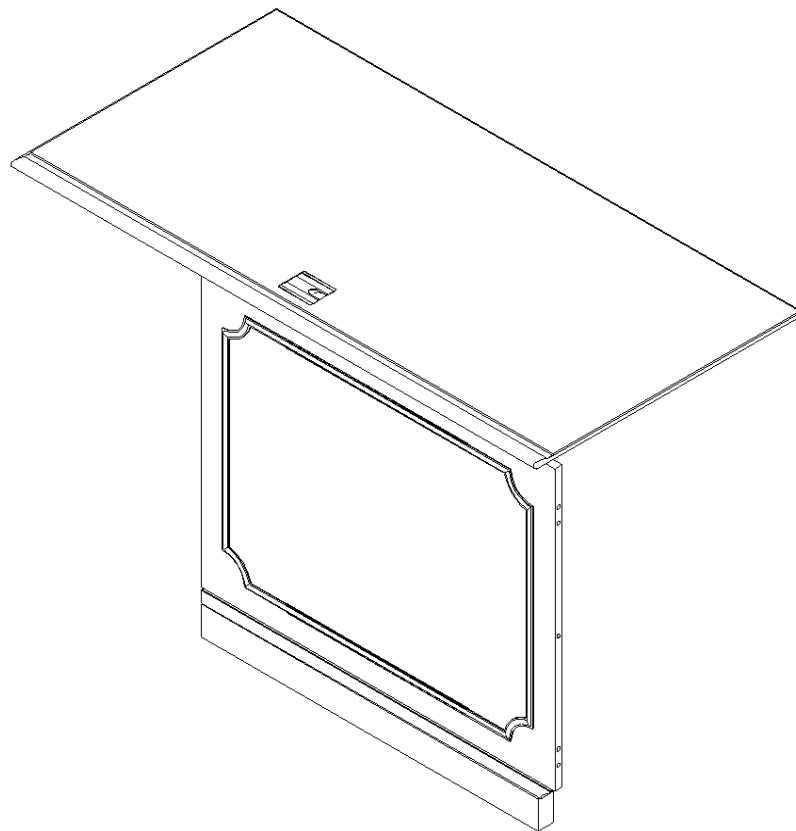

Tiffany Industries™
A MAYLINE GROUP COMPANY

Model No. TRTR

Return Top and Modesty Panel, Right

ASSEMBLY INSTRUCTIONS

CALL 1-800-822-8037 FOR ASSISTANCE

PARTS LIST

Name	Part	Qty.	Spare Qty	Name	Part	Qty.	Spare Qty
A	 S004	10	1	F	 S020	1	
B	 S003	6	1	G	 S007	2	
C	 S101	7	1	H	Ø4*16  S005	12	2
D	 S001	13	1	I		1	
E	 S102	8	1	J		1	