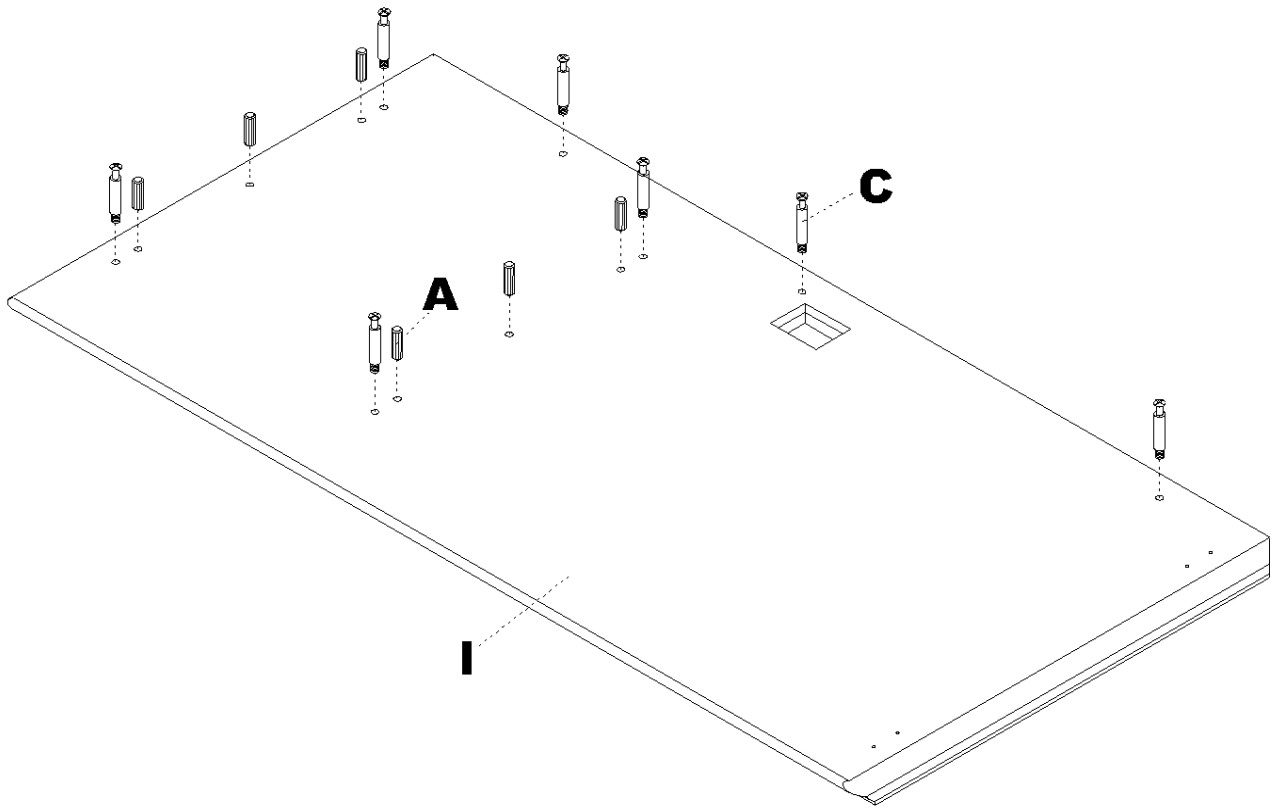

Tiffany Industries™
A MAYLINE GROUP COMPANY

Model No. TRTR

Return Top and Modesty Panel, Right

ASSEMBLY INSTRUCTIONS

CALL 1-800-822-8037 FOR ASSISTANCE

PARTS LIST

Name	Part	Qty.	Spare Qty	Name	Part	Qty.	Spare Qty
A	 S004	10	1	F	 S020	1	
B	 S003	6	1	G	 S007	2	
C	 S101	7	1	H	Ø4*16  S005	12	2
D	 S001	13	1	I		1	
E	 S102	8	1	J		1	

1

2

3