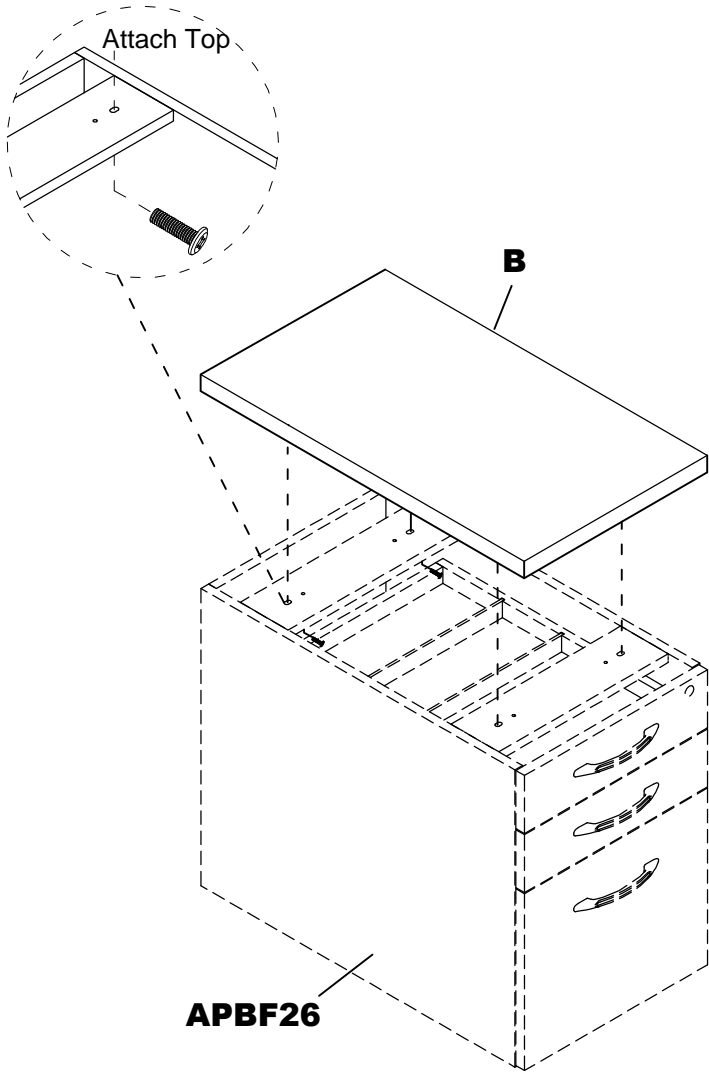

Aberdeen Series™
Credenza Mobile Pedestal Kit
Model No. AMK20

ASSEMBLY INSTRUCTIONS
CALL 1-800-822-8037 FOR ASSISTANCE

PARTS LIST

Name	Part	Qty.	Spare Qty
A	 REALS005 Ø4 x 16mm	20	1
B	 AMK20C** Top	1	

Name	Part	Qty.	Spare Qty
C	 REALS027 Caster	5	

* Available in Cherry (LCR) or Mocha (LDC) finish only.

**Denotes Color Code

- 1** Attach Pedestal Top (B) to the APBF20 Pedestal (not included) using Screws provided with the pedestal.

2

- 2** Attach Casters (C) to bottom of pedestal using Screws (A).