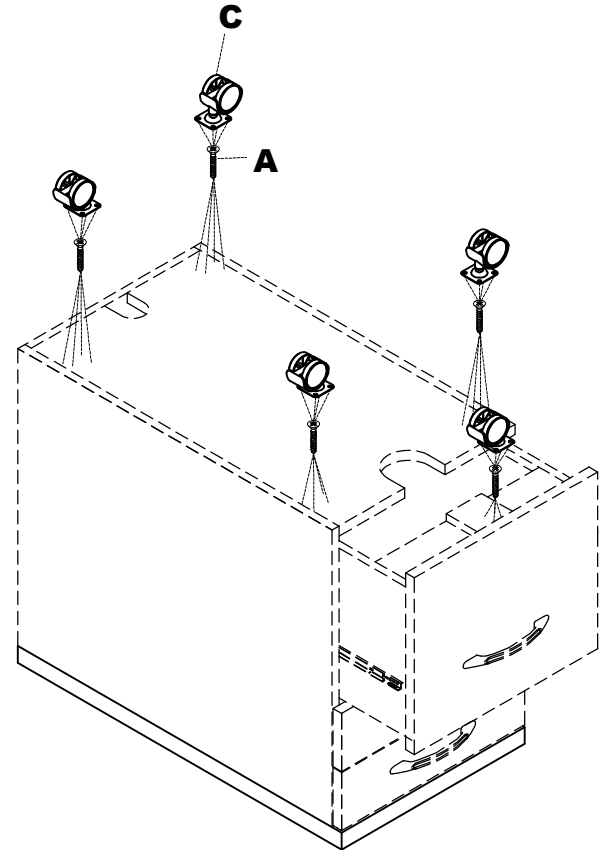

* Available in Cherry (LCR) or Mocha (LDC) finish only.

**Denotes Color Code

- 1** Attach Pedestal Top (B) to the APBF20 Pedestal (not included) using Screws provided with the pedestal.

2

- 2** Attach Casters (C) to bottom of pedestal using Screws (A).