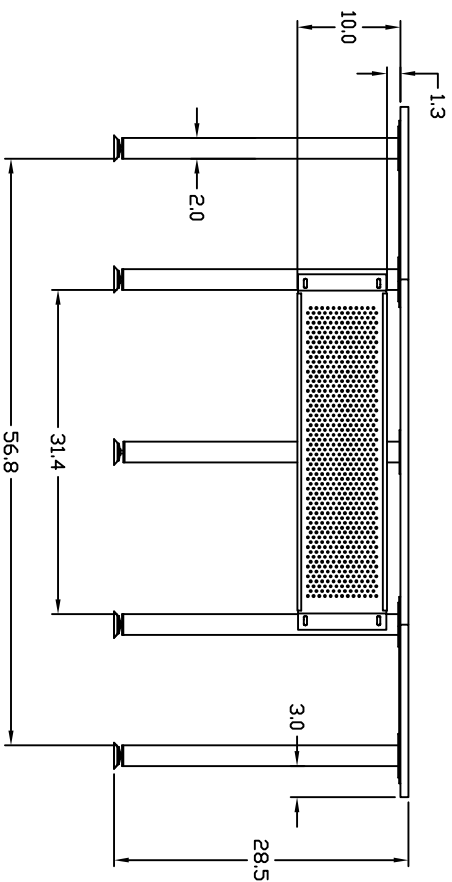

MODEL NUMBERS:
2448CE**

DIMENSIONAL DRAWING FOR
ENCOUNTER TABLES
24"W. CRESENT

REFERENCE