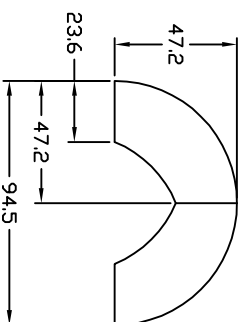

MODEL NUMBERS:
2448CE**

DIMENSIONAL DRAWING FOR
ENCOUNTER TABLES
24"W. CRESENT

REFERENCE