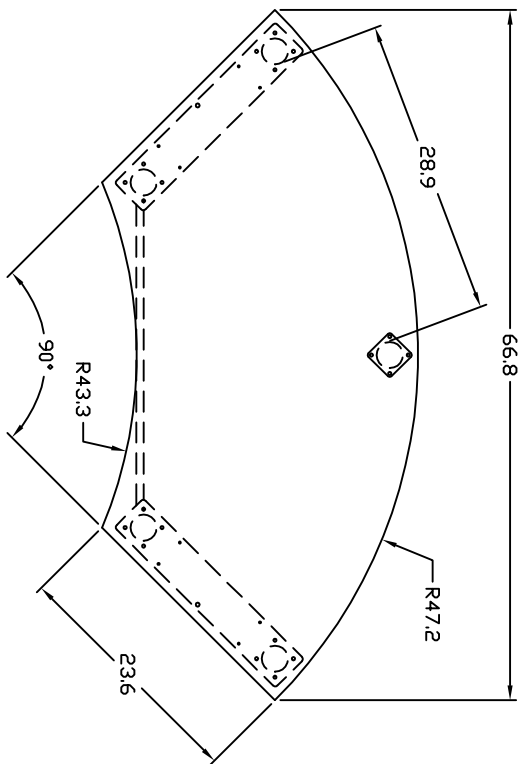

MODEL NUMBERS:
2448CE**

DIMENSIONAL DRAWING FOR
ENCOUNTER TABLES
24"W. CRESENT

REFERENCE