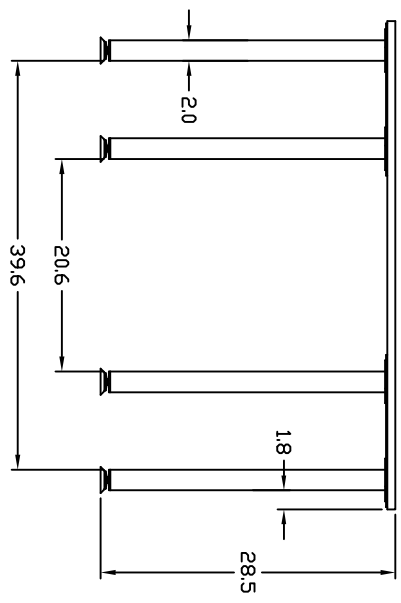

MODEL NUMBERS:
2448HE**

DIMENSIONAL DRAWING FOR
ENCOUNTER TABLES
48"W. HALF ROUND

Half Rnd Encounter dims, Rev. 01 03/01/11

® Moyline Company, LLC
619 N. Commerce, P.O. Box 728
Sheboygan, WI 53082-0728
Toll Free: 1-800-822-8037
FAX: 920-457-7388
On Line: www.moyline.com