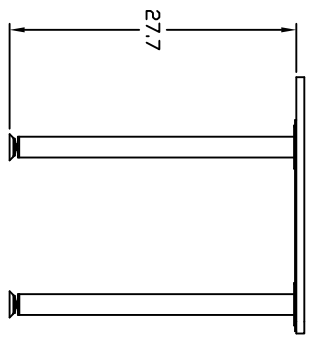

MODEL NUMBERS:
2448HE**

DIMENSIONAL DRAWING FOR
ENCOUNTER TABLES
48"W. HALF ROUND

Half Rnd Encounter dims, Rev. 01 03/01/11

® Moyline Company, LLC
619 N. Commerce, P.O. Box 728
Sheboygan, WI 53082-0728
Toll Free: 1-800-822-8037
FAX: 920-457-7388
On Line: www.moyline.com