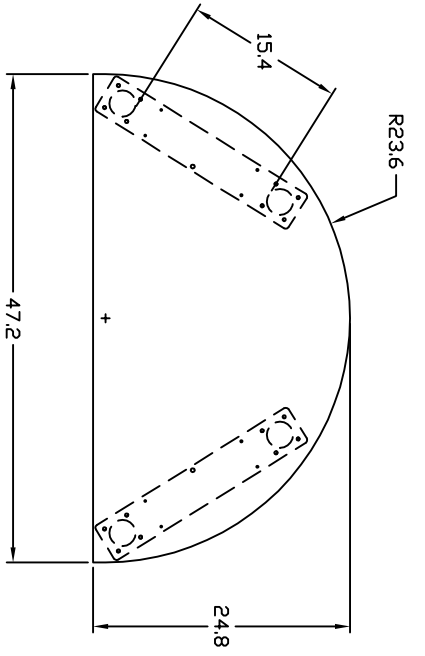

MODEL NUMBERS:
2448HE**

DIMENSIONAL DRAWING FOR
ENCOUNTER TABLES
48"W. HALF ROUND

Half Rnd Encounter dims, Rev. 01 03/01/11

® Moyline Company, LLC
619 N. Commerce, P.O. Box 728
Sheboygan, WI 53082-0728
Toll Free: 1-800-822-8037
FAX: 920-457-7388
On Line: www.moyline.com