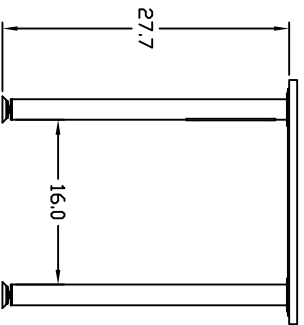

MODEL NUMBERS:
2448RE**

DIMENSIONAL DRAWING FOR
ENCOUNTER TABLES
48"W. RECTANGLE

MODEL NUMBERS:
 1860RE**
 2460RE**

**DIMENSIONAL DRAWING FOR
 ENCOUNTER TABLES
 60"W. RECTANGLE**

Rect Encounter dims, Rev. 01 03/01/11

© Moyline Company, LLC
 619 N. Commerce, P.O. Box 728
 Sheboygan, WI 53082-0728
 Toll Free: 1-800-822-8037
 FAX: 920-457-7388
 On Line: www.moyline.com

MODEL NUMBERS:
 1872RE**
 2472RE**

**DIMENSIONAL DRAWING FOR
 ENCOUNTER TABLES
 72"W. RECTANGLE**