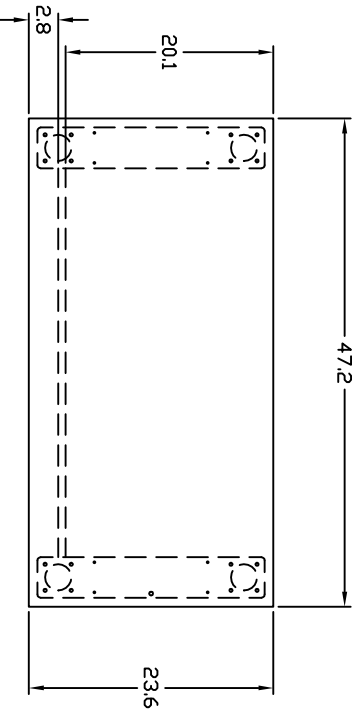

MODEL NUMBERS:
2448RE**

DIMENSIONAL DRAWING FOR
ENCOUNTER TABLES
48"W. RECTANGLE

MODEL NUMBERS:
 1860RE**
 2460RE**

**DIMENSIONAL DRAWING FOR
 ENCOUNTER TABLES
 60"W. RECTANGLE**

Rect Encounter dims, Rev. 01 03/01/11

© Moyline Company, LLC
 619 N. Commerce, P.O. Box 728
 Sheboygan, WI 53082-0728
 Toll Free: 1-800-822-8037
 FAX: 920-457-7388
 On Line: www.moyline.com

MODEL NUMBERS:
 1872RE**
 2472RE**

**DIMENSIONAL DRAWING FOR
 ENCOUNTER TABLES
 72"W. RECTANGLE**