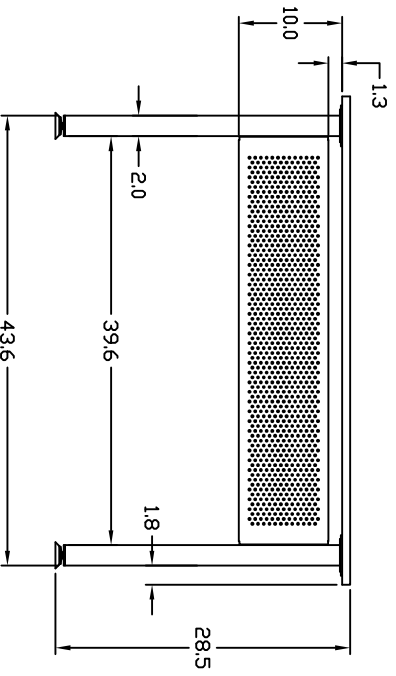

MODEL NUMBERS:
2448RE**

DIMENSIONAL DRAWING FOR
ENCOUNTER TABLES
48"W. RECTANGLE

MODEL NUMBERS:
 1860RE**
 2460RE**

**DIMENSIONAL DRAWING FOR
 ENCOUNTER TABLES
 60"W. RECTANGLE**

Rect Encounter dims, Rev. 01 03/01/11

© Moyline Company, LLC
 619 N. Commerce, P.O. Box 728
 Sheboygan, WI 53082-0728
 Toll Free: 1-800-822-8037
 FAX: 920-457-7388
 On Line: www.moyline.com

MODEL NUMBERS:
 1872RE**
 2472RE**

**DIMENSIONAL DRAWING FOR
 ENCOUNTER TABLES
 72"W. RECTANGLE**