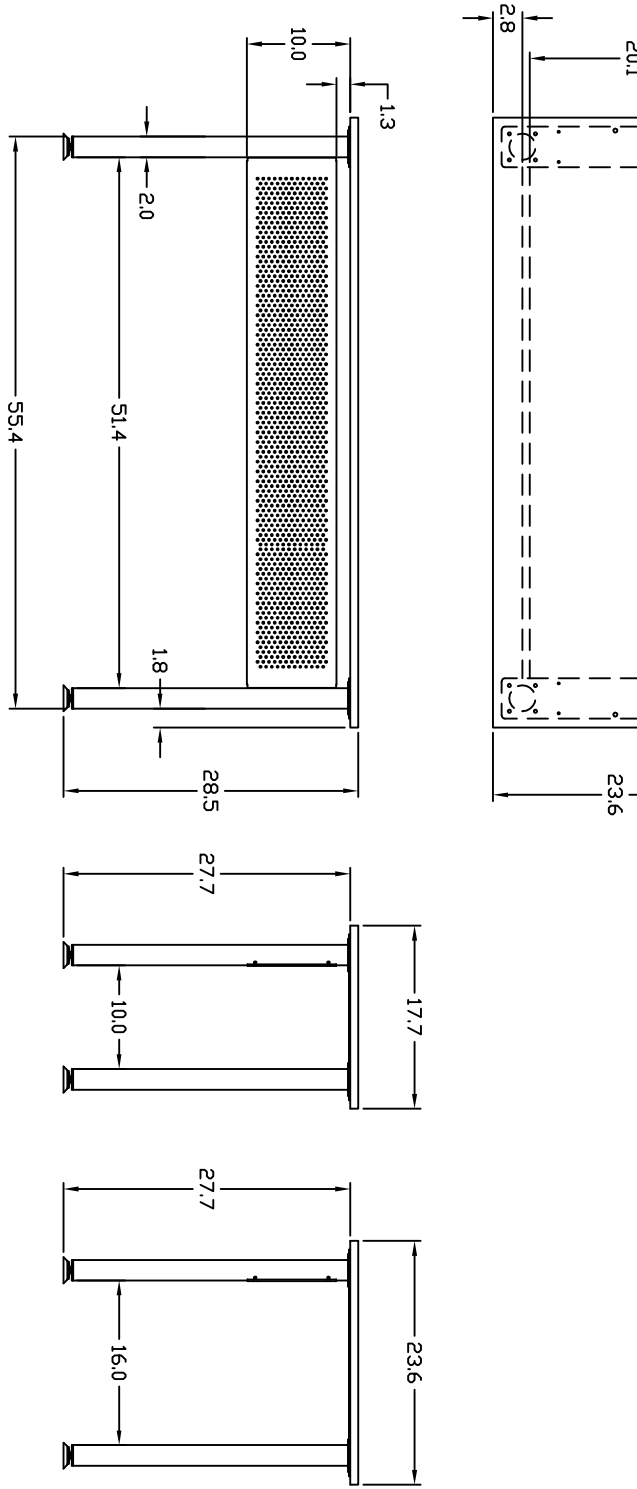

MODEL NUMBERS:
2448RE**

DIMENSIONAL DRAWING FOR
ENCOUNTER TABLES
48"W. RECTANGLE

MODEL NUMBERS:
 1860RE**
 2460RE**

**DIMENSIONAL DRAWING FOR
 ENCOUNTER TABLES
 60"W. RECTANGLE**

Rect Encounter dims, Rev. 01 03/01/11

© Moyline Company, LLC
 619 N. Commerce, P.O. Box 728
 Sheboygan, WI 53082-0728
 Toll Free: 1-800-822-8037
 FAX: 920-457-7388
 On Line: www.moyline.com

MODEL NUMBERS:
 1872RE**
 2472RE**

**DIMENSIONAL DRAWING FOR
 ENCOUNTER TABLES
 72"W. RECTANGLE**