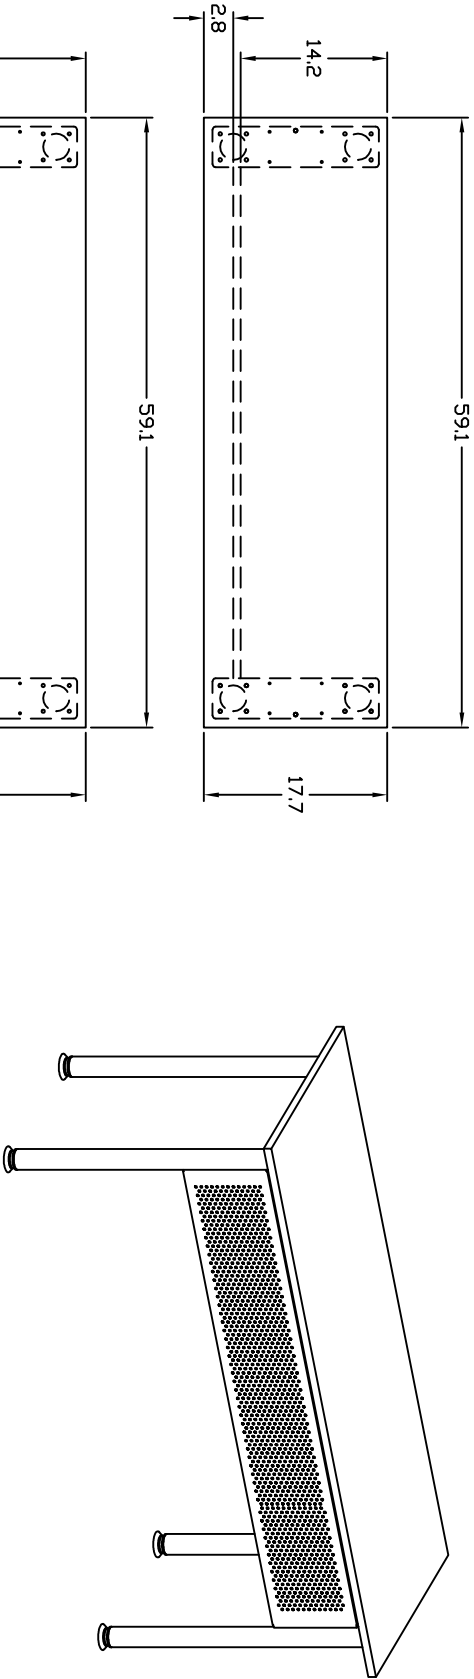

MODEL NUMBERS:
2448RE**

DIMENSIONAL DRAWING FOR
ENCOUNTER TABLES
48"W. RECTANGLE

MODEL NUMBERS:
 1860RE**
 2460RE**

**DIMENSIONAL DRAWING FOR
 ENCOUNTER TABLES
 60"W. RECTANGLE**

Rect Encounter dims, Rev. 01 03/01/11

© Moyline Company, LLC
 619 N. Commerce, P.O. Box 728
 Sheboygan, WI 53082-0728
 Toll Free: 1-800-822-8037
 FAX: 920-457-7388
 On Line: www.moyline.com

MODEL NUMBERS:
 1872RE**
 2472RE**

**DIMENSIONAL DRAWING FOR
 ENCOUNTER TABLES
 72"W. RECTANGLE**