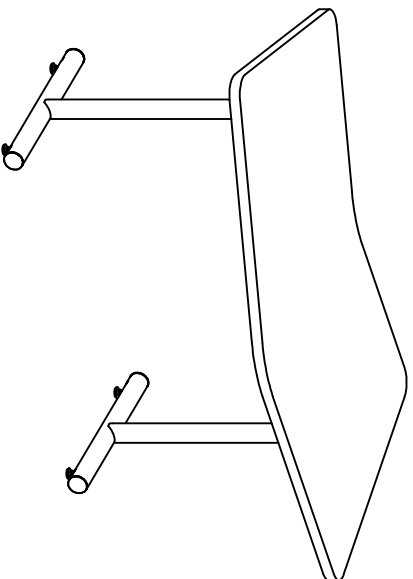

MODEL NUMBERS:
 PTS18**
 PTA18**

NOTE: ADD .25 TD TOP FOR KNIFE EDGE T-MIDL

**DIMENSIONAL DRAWING FOR
 T-MATE TABLES
 18" W. TRANSITION**

CONFERENCE

STADIUM

MODEL NUMBERS:
 PTS30**
 PTA30**

NOTE: ADD .25 TO TOP FOR KNIFE EDGE T-MOLD

**DIMENSIONAL DRAWING FOR
 T-MATE TABLES
 30" W. TRANSITION**

CONFERENCE

STADIUM