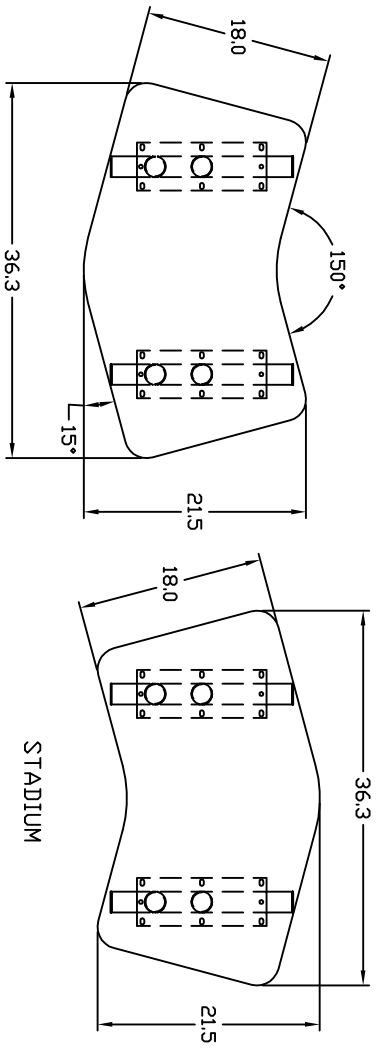

MODEL NUMBERS:
 PTS18**
 PTA18**

NOTE: ADD .25 TD TOP FOR KNIFE EDGE T-MIDL

**DIMENSIONAL DRAWING FOR
 T-MATE TABLES
 18" W. TRANSITION**

CONFERENCE

STADIUM

MODEL NUMBERS:
 PTS30**
 PTA30**

NOTE: ADD .25 TO TOP FOR KNIFE EDGE T-MOLD

**DIMENSIONAL DRAWING FOR
 T-MATE TABLES
 30" W. TRANSITION**

CONFERENCE

STADIUM