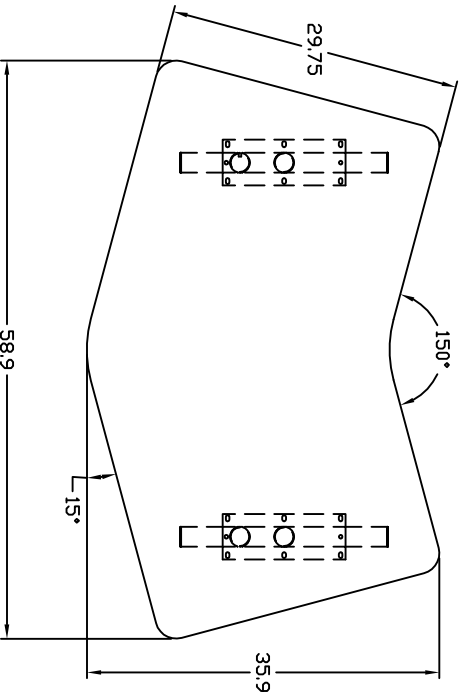

MODEL NUMBERS:
 PTS18**
 PTA18**

NOTE: ADD .25 TD TOP FOR KNIFE EDGE T-MIDL

**DIMENSIONAL DRAWING FOR
 T-MATE TABLES
 18" W. TRANSITION**

CONFERENCE

STADIUM

MODEL NUMBERS:
 PTS30**
 PTA30**

NOTE: ADD .25 TO TOP FOR KNIFE EDGE T-MOLD

**DIMENSIONAL DRAWING FOR
 T-MATE TABLES
 30" W. TRANSITION**

CONFERENCE

STADIUM