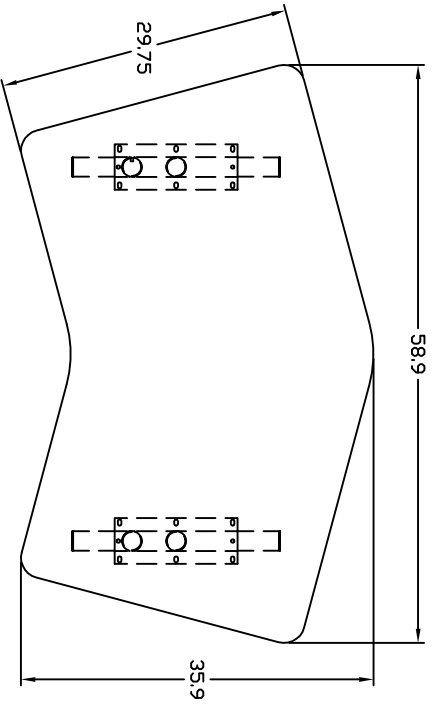

MODEL NUMBERS:
 PTS18**
 PTA18**

NOTE: ADD .25 TD TOP FOR KNIFE EDGE T-MIDL

**DIMENSIONAL DRAWING FOR
 T-MATE TABLES
 18" W. TRANSITION**

CONFERENCE

STADIUM

MODEL NUMBERS:
 PTS30**
 PTA30**

NOTE: ADD .25 TO TOP FOR KNIFE EDGE T-MOLD

**DIMENSIONAL DRAWING FOR
 T-MATE TABLES
 30" W. TRANSITION**

CONFERENCE

STADIUM