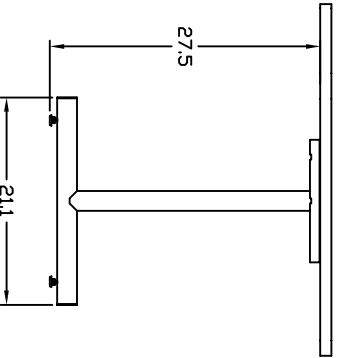

MODEL NUMBERS:
 PTS18**
 PTA18**

NOTE: ADD .25 TD TOP FOR KNIFE EDGE T-MIDL

**DIMENSIONAL DRAWING FOR
 T-MATE TABLES
 18" W. TRANSITION**

CONFERENCE

STADIUM

MODEL NUMBERS:
 PTS30**
 PTA30**

NOTE: ADD .25 TO TOP FOR KNIFE EDGE T-MOLD

**DIMENSIONAL DRAWING FOR
 T-MATE TABLES
 30" W. TRANSITION**

CONFERENCE

STADIUM