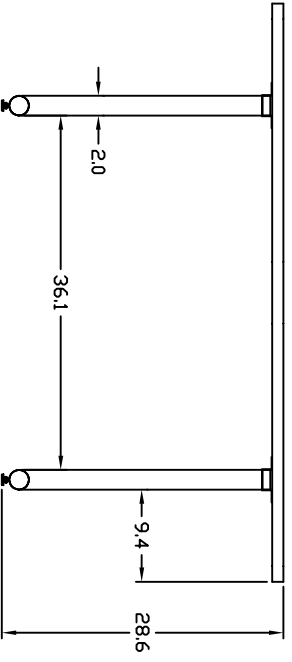

MODEL NUMBERS:
 PTS18**
 PTA18**

NOTE: ADD .25 TD TOP FOR KNIFE EDGE T-MIDL

**DIMENSIONAL DRAWING FOR
 T-MATE TABLES
 18" W. TRANSITION**

CONFERENCE

STADIUM

MODEL NUMBERS:
 PTS30**
 PTA30**

NOTE: ADD .25 TO TOP FOR KNIFE EDGE T-MOLD

**DIMENSIONAL DRAWING FOR
 T-MATE TABLES
 30" W. TRANSITION**

CONFERENCE

STADIUM