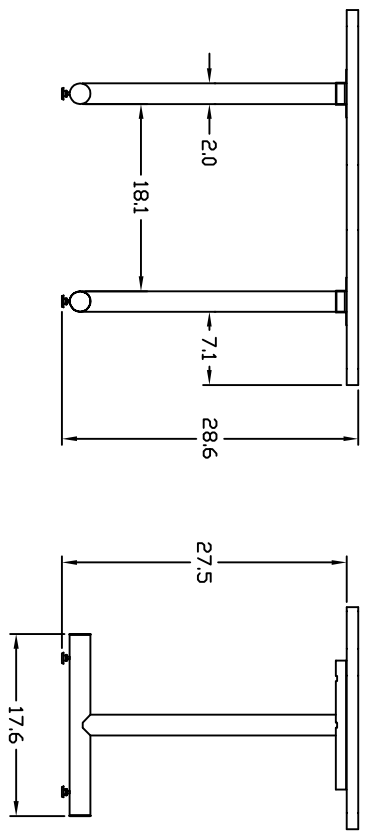

MODEL NUMBERS:
 PTS18**
 PTA18**

NOTE: ADD .25 TD TOP FOR KNIFE EDGE T-MIDL

**DIMENSIONAL DRAWING FOR
 T-MATE TABLES
 18" W. TRANSITION**

CONFERENCE

STADIUM

MODEL NUMBERS:
 PTS30**
 PTA30**

NOTE: ADD .25 TO TOP FOR KNIFE EDGE T-MOLD

**DIMENSIONAL DRAWING FOR
 T-MATE TABLES
 30" W. TRANSITION**

CONFERENCE

STADIUM