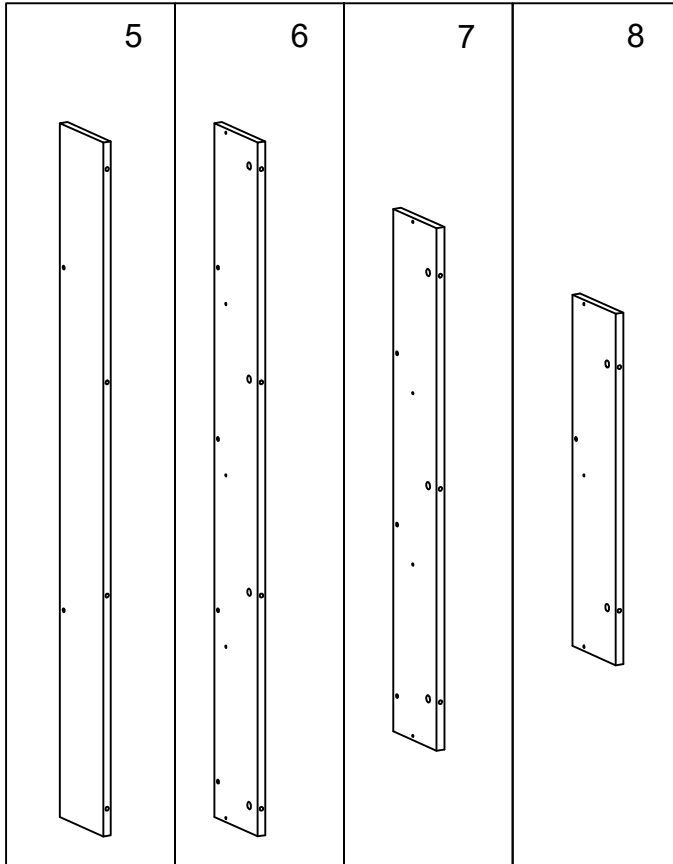

Multi Height Bookcase

Model No. 1003

ASSEMBLY INSTRUCTIONS

CALL 1-800-822-8037 FOR ASSISTANCE

■PARTS LIST

▪SCREWS LIST

PART	QTY.	ITEM		PART	QTY.	ITEM	
A	24	6x45 MM		E	61	φ15 MM	
B	5	5x40 MM		F	10	φ10 MM	
C	10	6x45 MM			1		
D	37	6x40 MM					

6x40MM & 6x45MM BOLT INSTALLATION AS BELOW:

Adjust connecting piece direction if condition as illustrated

Insert bolt when Connecting piece under Such condition

A1.

A2.

A3.

■ ASSEMBLY STEPS:

3

▪ SCREWS

[B] 5x40 MM

 5PCS

4

▪ SCREWS

[A] 6x45 MM

 6PCS

[C] 6x45 MM

 2PCS

[D] 6x40 MM

 6PCS

[E] Ø15 MM

 12PCS

▪ SCREWS

[F] Ø10 MM

 2PCS