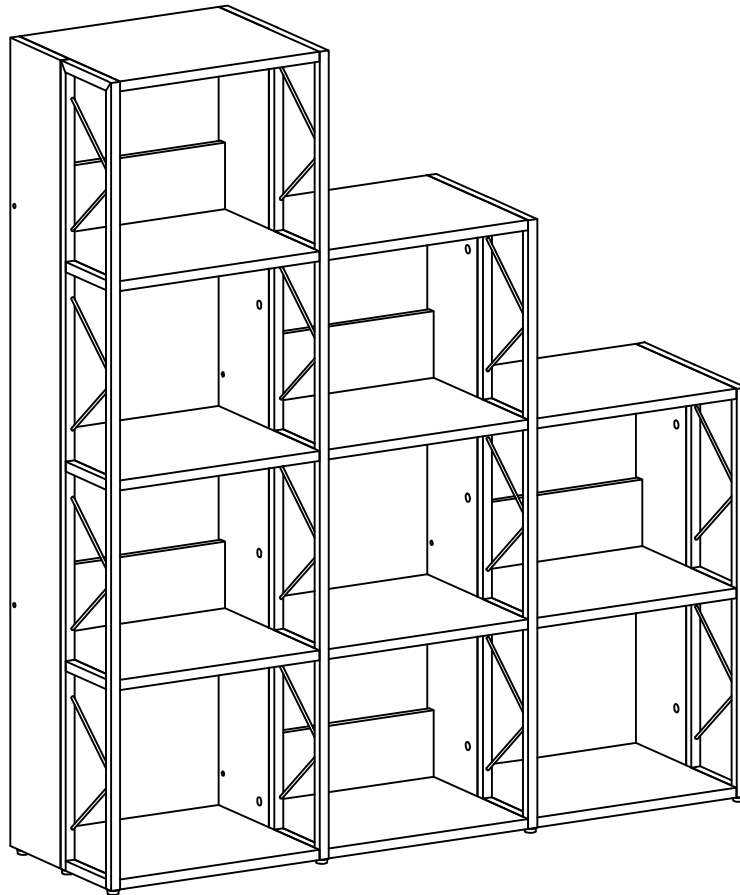

Multi Height Bookcase

Model No. 1003

ASSEMBLY INSTRUCTIONS

CALL 1-800-822-8037 FOR ASSISTANCE

■PARTS LIST

▪SCREWS LIST

PART	QTY.	ITEM		PART	QTY.	ITEM	
A	24	6x45 MM		E	61	φ15 MM	
B	5	5x40 MM		F	10	φ10 MM	
C	10	6x45 MM			1		
D	37	6x40 MM					

*For Replacement Hardware Box order Part# 1003HB

Thanks for purchasing one of our products, please carefully read the assembly instructions before beginning the installation.

General Care:

-Keep your furniture out direct sunlight-Use desk pads and coasters to protect the surface from dents,scratches,and moisture from hot or cold liquids.