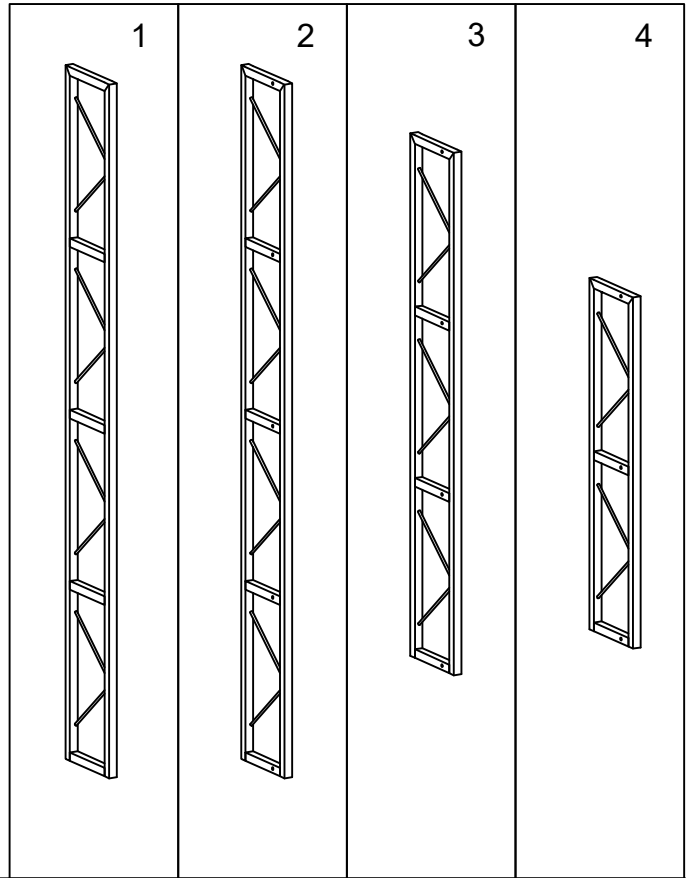

Multi Height Bookcase

Model No. 1003

ASSEMBLY INSTRUCTIONS

CALL 1-800-822-8037 FOR ASSISTANCE

■PARTS LIST

▪SCREWS LIST

PART	QTY.	ITEM		PART	QTY.	ITEM	
A	24	6x45 MM		E	61	φ15 MM	
B	5	5x40 MM		F	10	φ10 MM	
C	10	6x45 MM			1		
D	37	6x40 MM					

*For Replacement Hardware Box order Part# 1003HB

Thanks for purchasing one of our products, please carefully read the assembly instructions before beginning the installation.

General Care:

-Keep your furniture out direct sunlight-Use desk pads and coasters to protect the surface from dents,scratches,and moisture from hot or cold liquids.