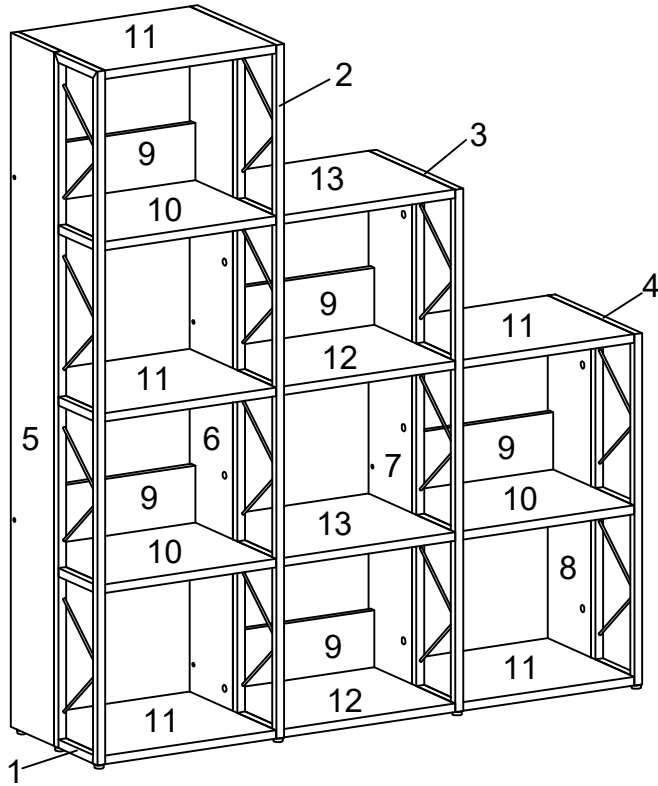

Multi Height Bookcase

Model No. 1003

ASSEMBLY INSTRUCTIONS

CALL 1-800-822-8037 FOR ASSISTANCE

■PARTS LIST

▪SCREWS LIST

PART	QTY.	ITEM		PART	QTY.	ITEM	
A	24	6x45 MM		E	61	φ15 MM	
B	5	5x40 MM		F	10	φ10 MM	
C	10	6x45 MM			1		
D	37	6x40 MM					

 2PCS

[D] 6x40 MM

 6PCS

[E] Ø15 MM

 12PCS

▪ SCREWS

[F] Ø10 MM

 2PCS