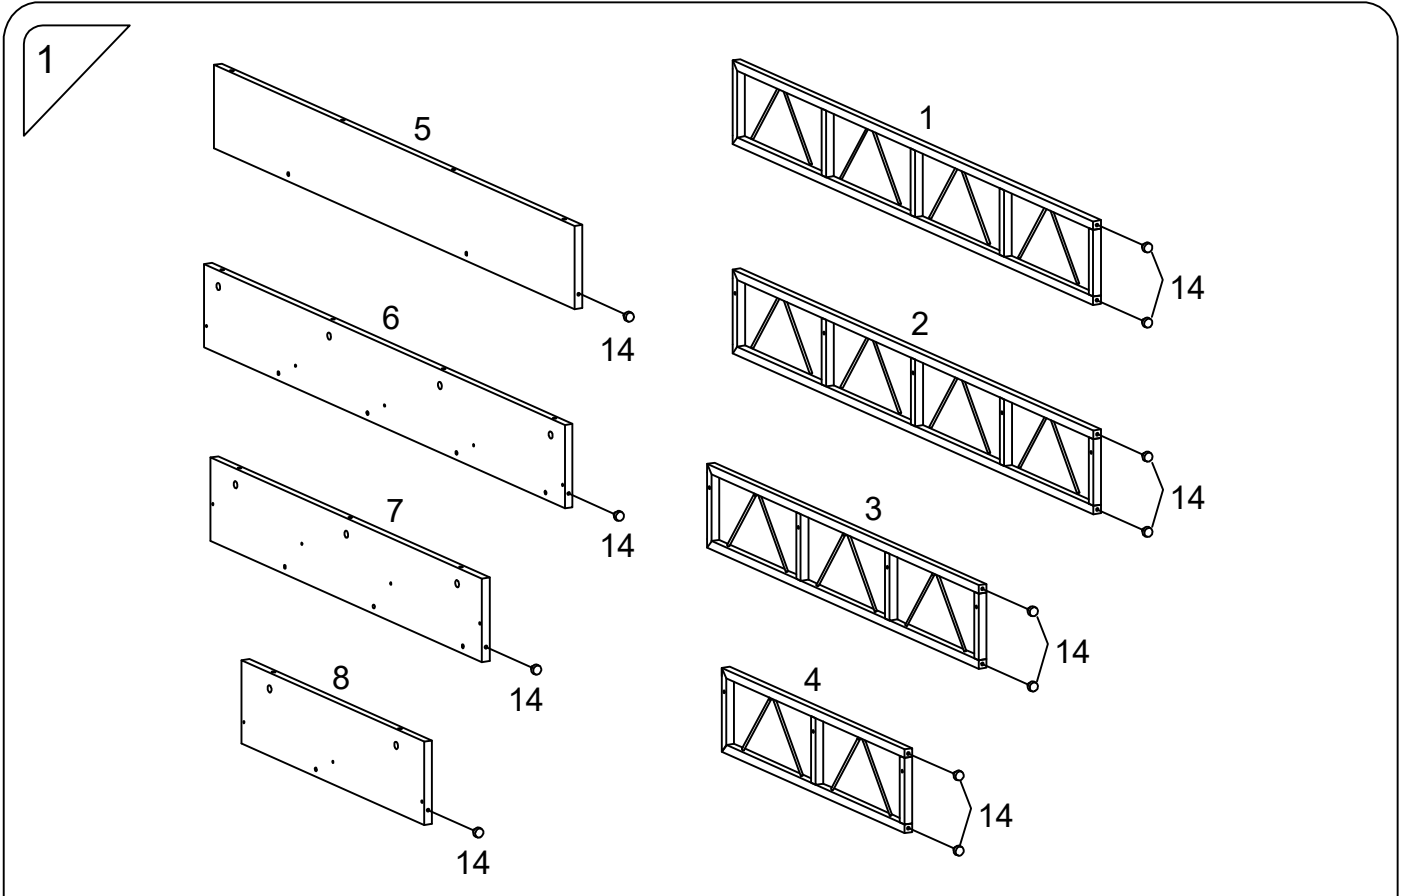

6x40MM & 6x45MM BOLT INSTALLATION AS BELOW:

Adjust connecting piece direction if condition as illustrated

Insert bolt when Connecting piece under Such condition

A1.

A2.

A3.

■ ASSEMBLY STEPS:

3

▪ SCREWS

[B] 5x40 MM

 5PCS

4

▪ SCREWS

[A] 6x45 MM

 6PCS

[C] 6x45 MM

 2PCS

[D] 6x40 MM

 6PCS

[E] Ø15 MM

 12PCS

▪ SCREWS

[F] Ø10 MM

 2PCS