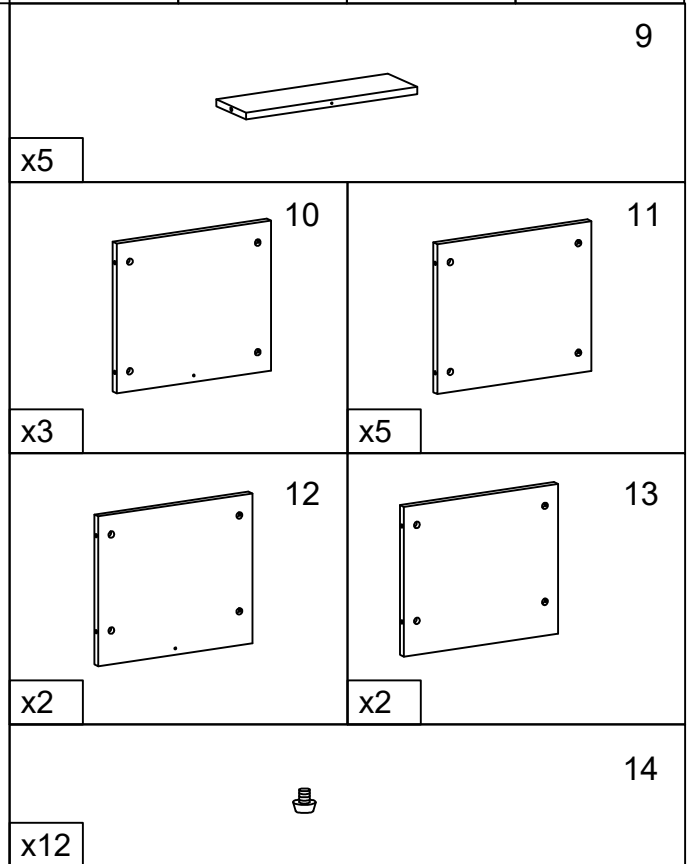

Multi Height Bookcase

Model No. 1003

ASSEMBLY INSTRUCTIONS

CALL 1-800-822-8037 FOR ASSISTANCE

■PARTS LIST

▪SCREWS LIST

PART	QTY.	ITEM		PART	QTY.	ITEM	
A	24	6x45 MM		E	61	φ15 MM	
B	5	5x40 MM		F	10	φ10 MM	
C	10	6x45 MM			1		
D	37	6x40 MM					

 2PCS

[D] 6x40 MM

 6PCS

[E] Ø15 MM

 12PCS

▪ SCREWS

[F] Ø10 MM

 2PCS