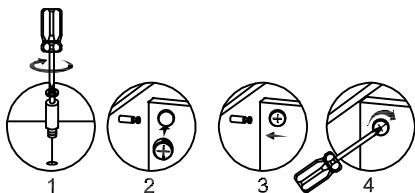

6x40MM & 6x45MM BOLT INSTALLATION AS BELOW:

Adjust connecting piece direction if condition as illustrated

Insert bolt when Connecting piece under Such condition

A1.

A2.

A3.

■ ASSEMBLY STEPS:

3

▪ SCREWS

[B] 5x40 MM

 5PCS

4

▪ SCREWS

[A] 6x45 MM

 6PCS

[C] 6x45 MM

 2PCS

[D] 6x40 MM

 6PCS

[E] Ø15 MM

 12PCS

▪ SCREWS

[F] Ø10 MM

 2PCS

5

■ SCREWS

- F Ø10 MM
- 4PCS

■ SCREWS

- A 6x45 MM
- 8PCS
- C 6x45 MM
- 4PCS

■ SCREWS

- D 6x40 MM
- 8PCS
- E Ø15 MM
- 16PCS

6