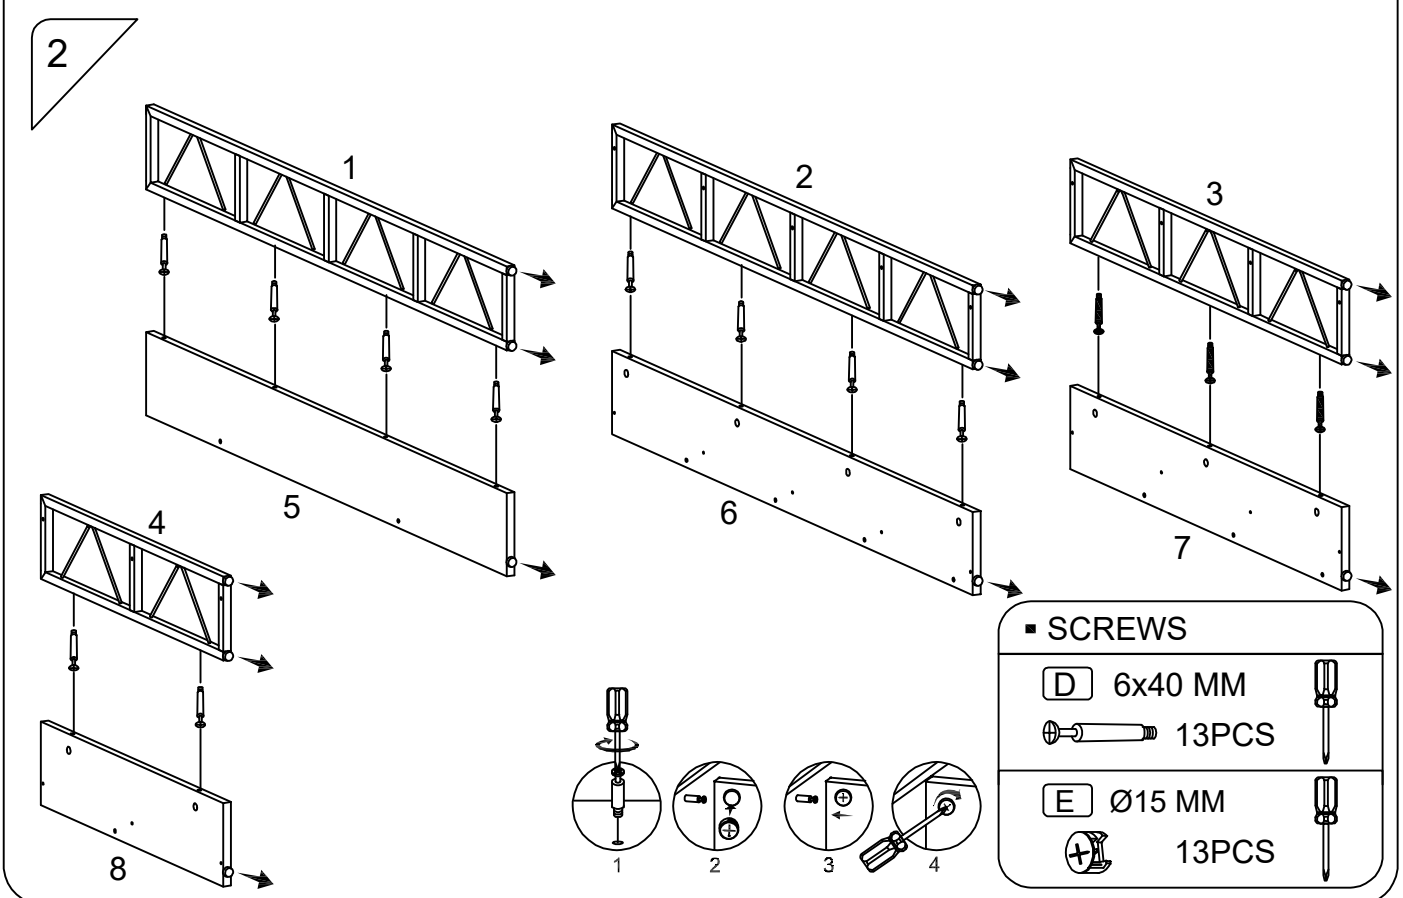

6x40MM & 6x45MM BOLT INSTALLATION AS BELOW:

Adjust connecting piece direction if condition as illustrated

Insert bolt when Connecting piece under Such condition

A1.

A2.

A3.

■ ASSEMBLY STEPS:

3

▪ SCREWS

[B] 5x40 MM

 5PCS

4

▪ SCREWS

[A] 6x45 MM

 6PCS

[C] 6x45 MM

 2PCS

[D] 6x40 MM

 6PCS

[E] Ø15 MM

 12PCS

▪ SCREWS

[F] Ø10 MM

 2PCS